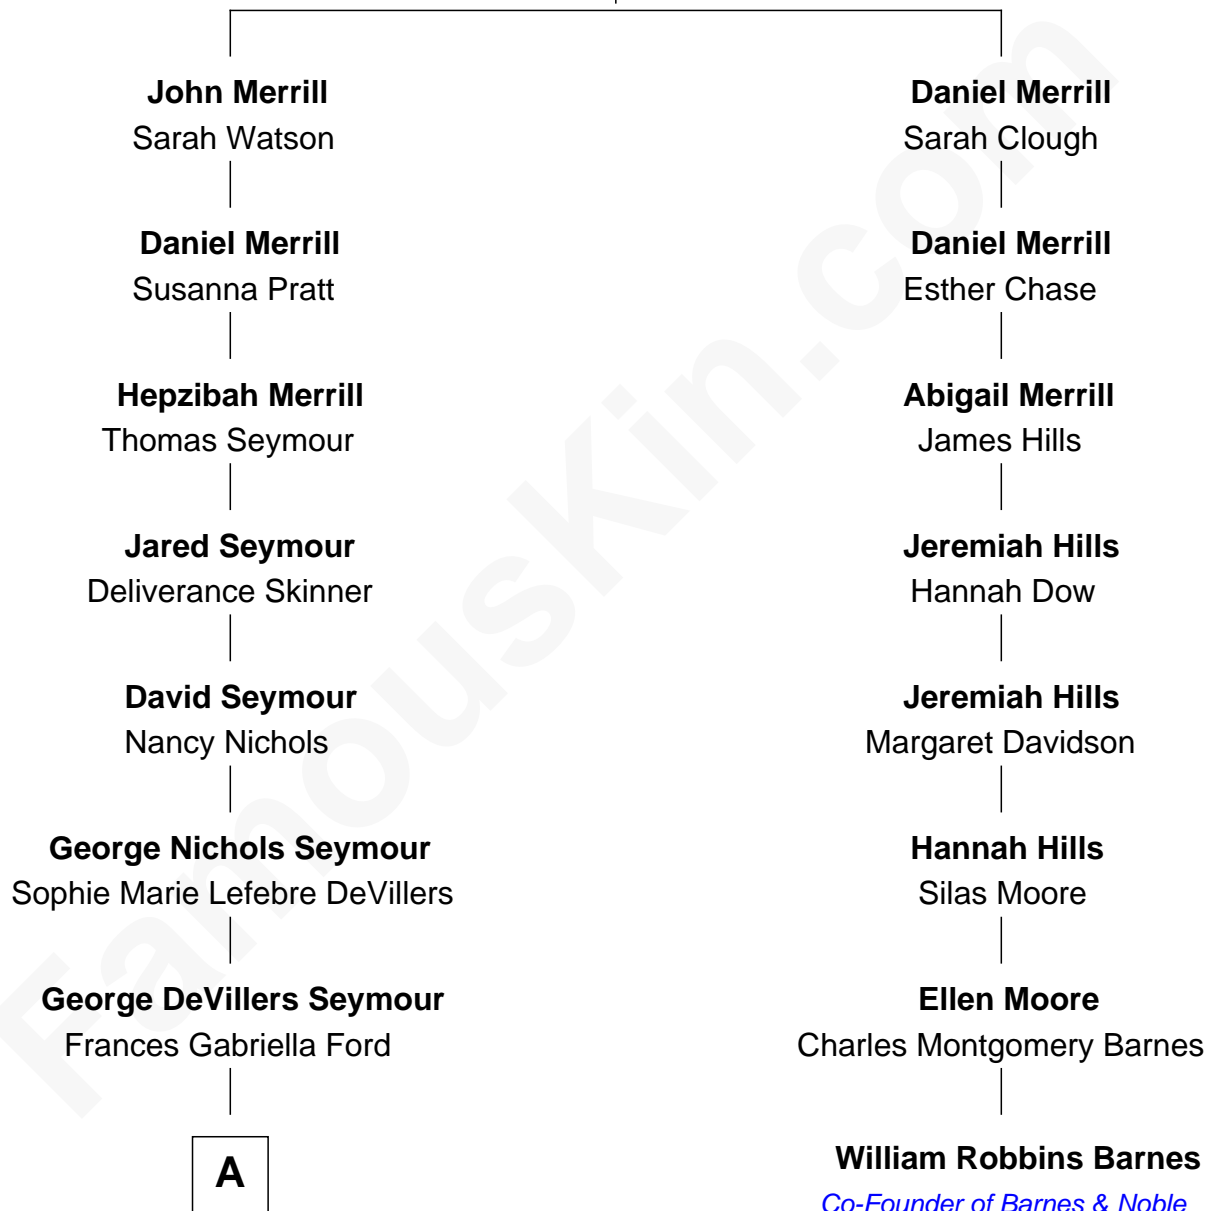

FamousKin.com Relationship Chart of

Peter Fonda

TV and Movie Actor

7th cousin 2 times removed of

William Robbins Barnes

Co-Founder of Barnes & Noble

Nathaniel Merrill

Susanna - - - - -

A

—
Eugene Ford Seymour

Sophie Mildred Bower

—
Frances Ford Seymour

Henry Jaynes Fonda

—
Peter Fonda

TV and Movie Actor