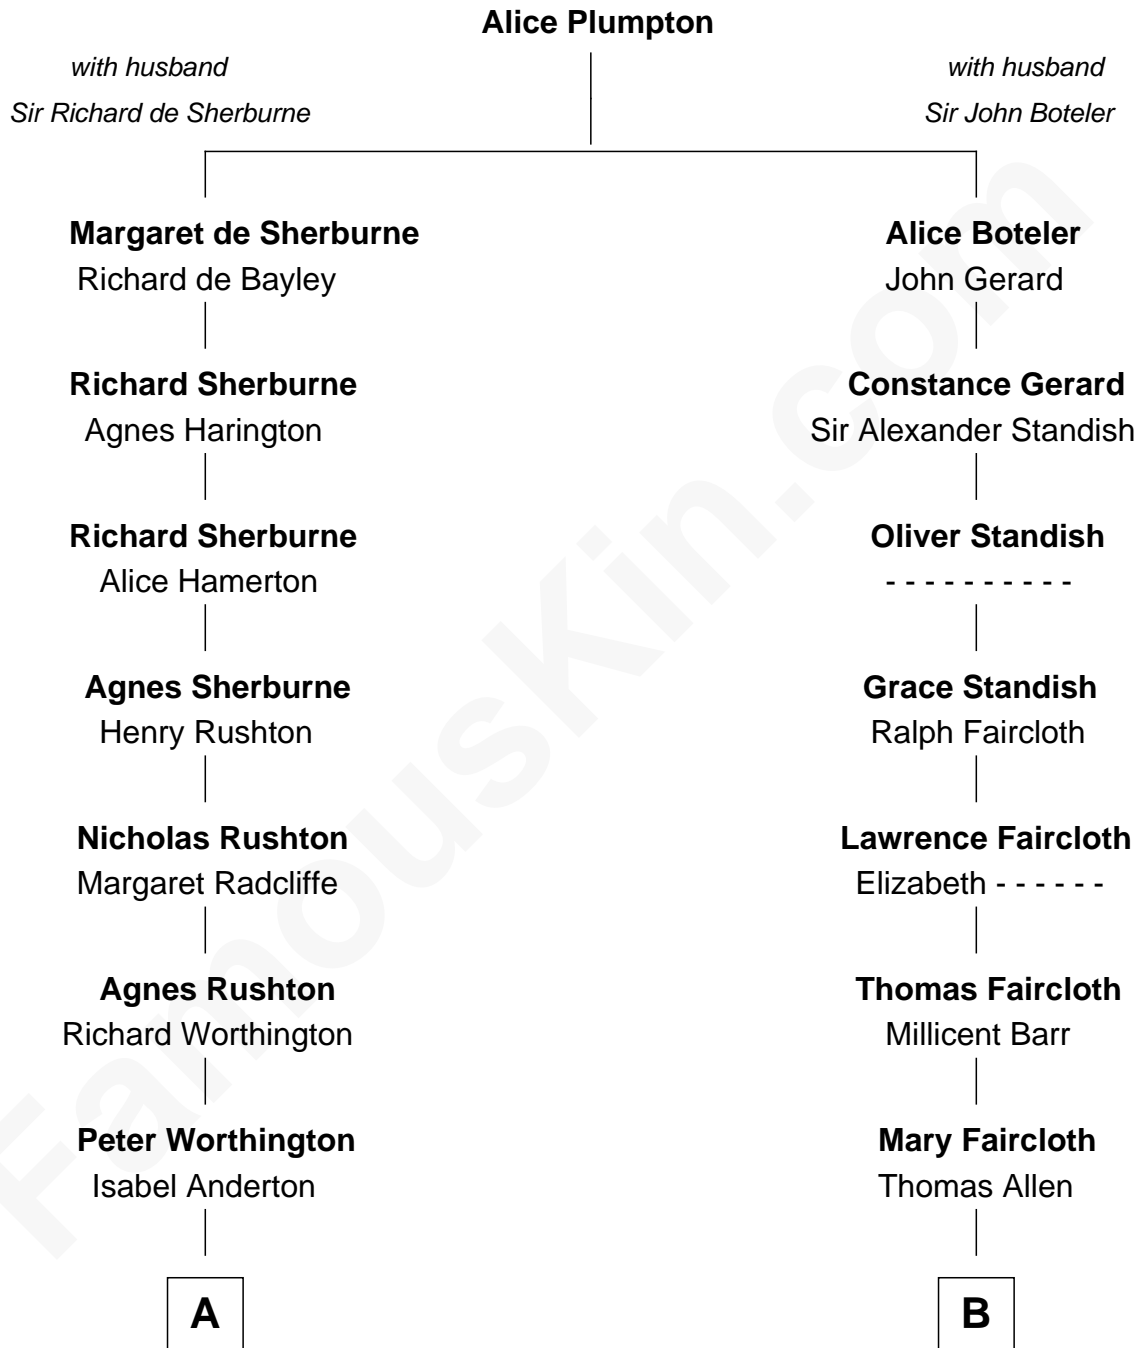

FamousKin.com Relationship Chart of

Peter Fonda

TV and Movie Actor

19th cousin 1 time removed of

Mizuo Peck

TV and Movie Actress

C

Eugene Ford Seymour
Sophie Mildred Bower

Frances Ford Seymour
Henry Jaynes Fonda

Peter Fonda
TV and Movie Actor

D

George Leete Peck
Katharine May Tolles

Laurence Tolles Peck
Barbara Field

George Leete Peck
Sanae Mizusawa

Mizuo Peck
TV and Movie Actress