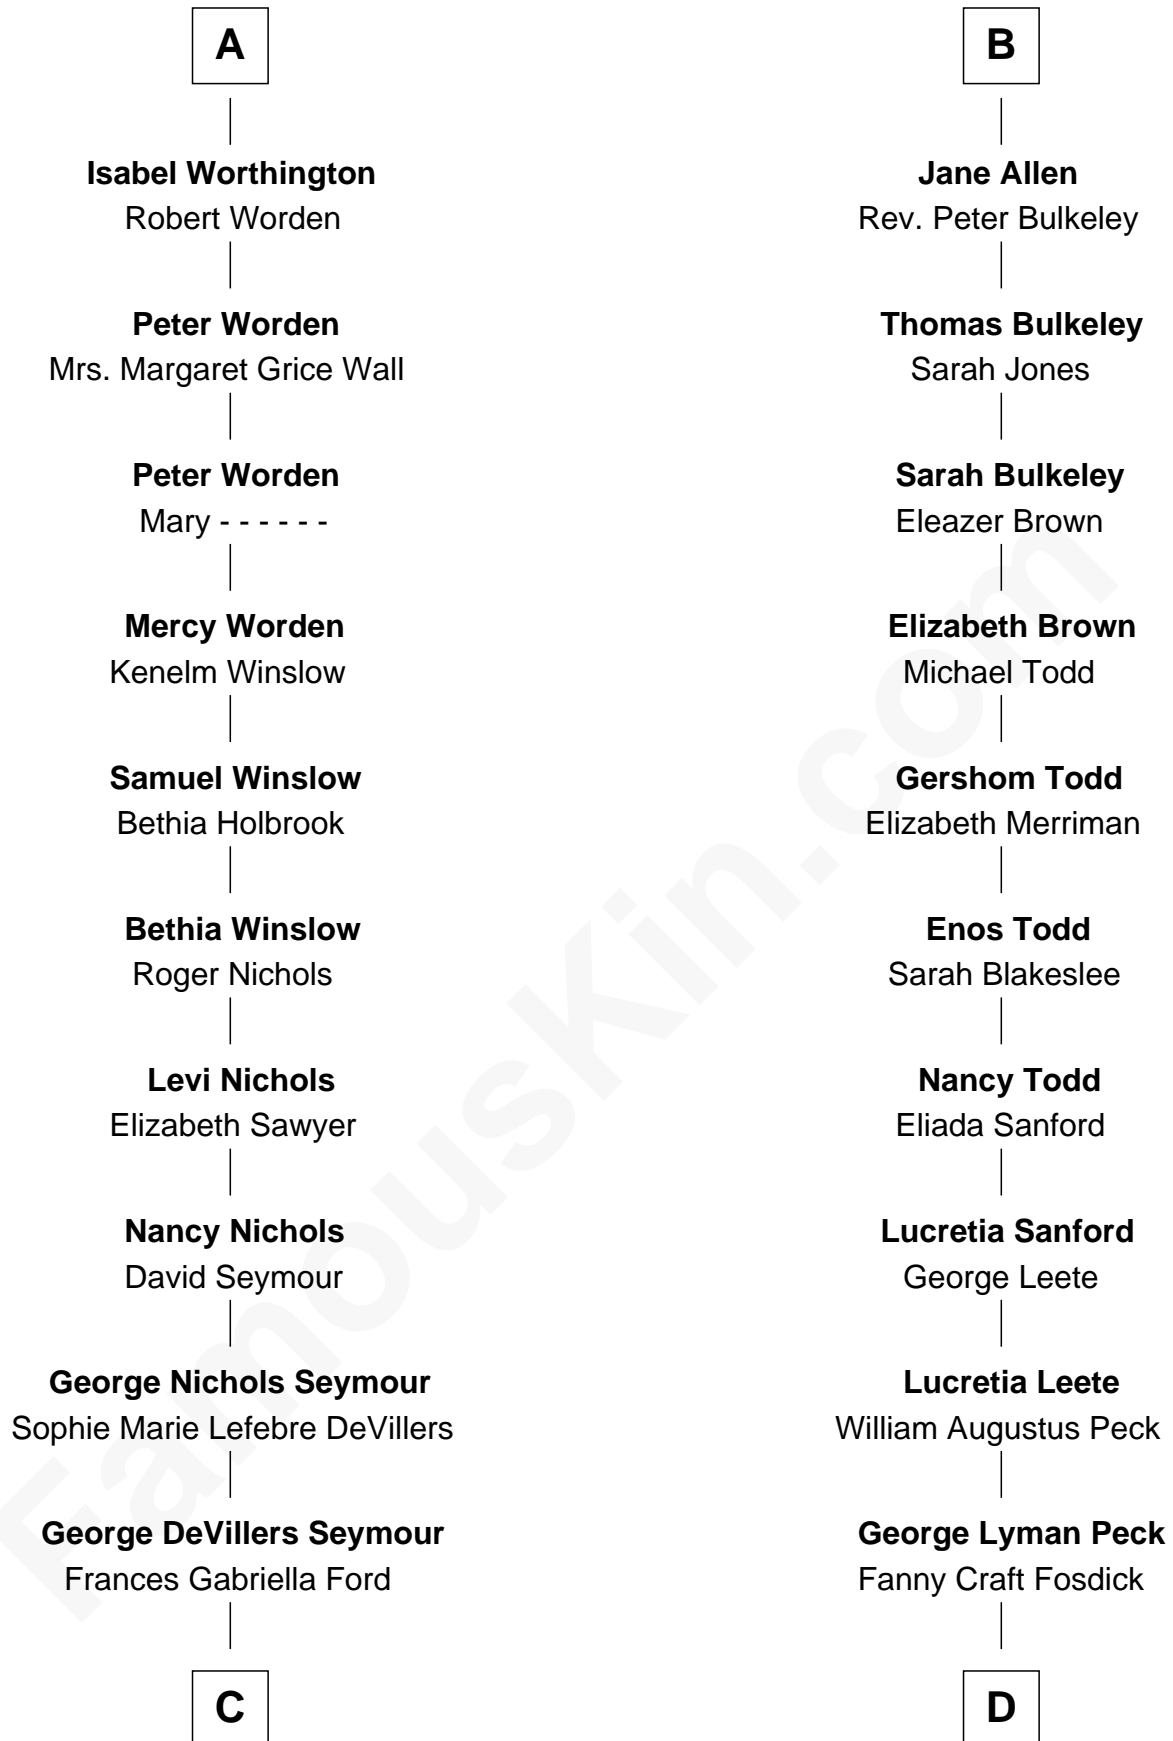

FamousKin.com Relationship Chart of

Peter Fonda

TV and Movie Actor

19th cousin 1 time removed of

Mizuo Peck

TV and Movie Actress

C

Eugene Ford Seymour
Sophie Mildred Bower