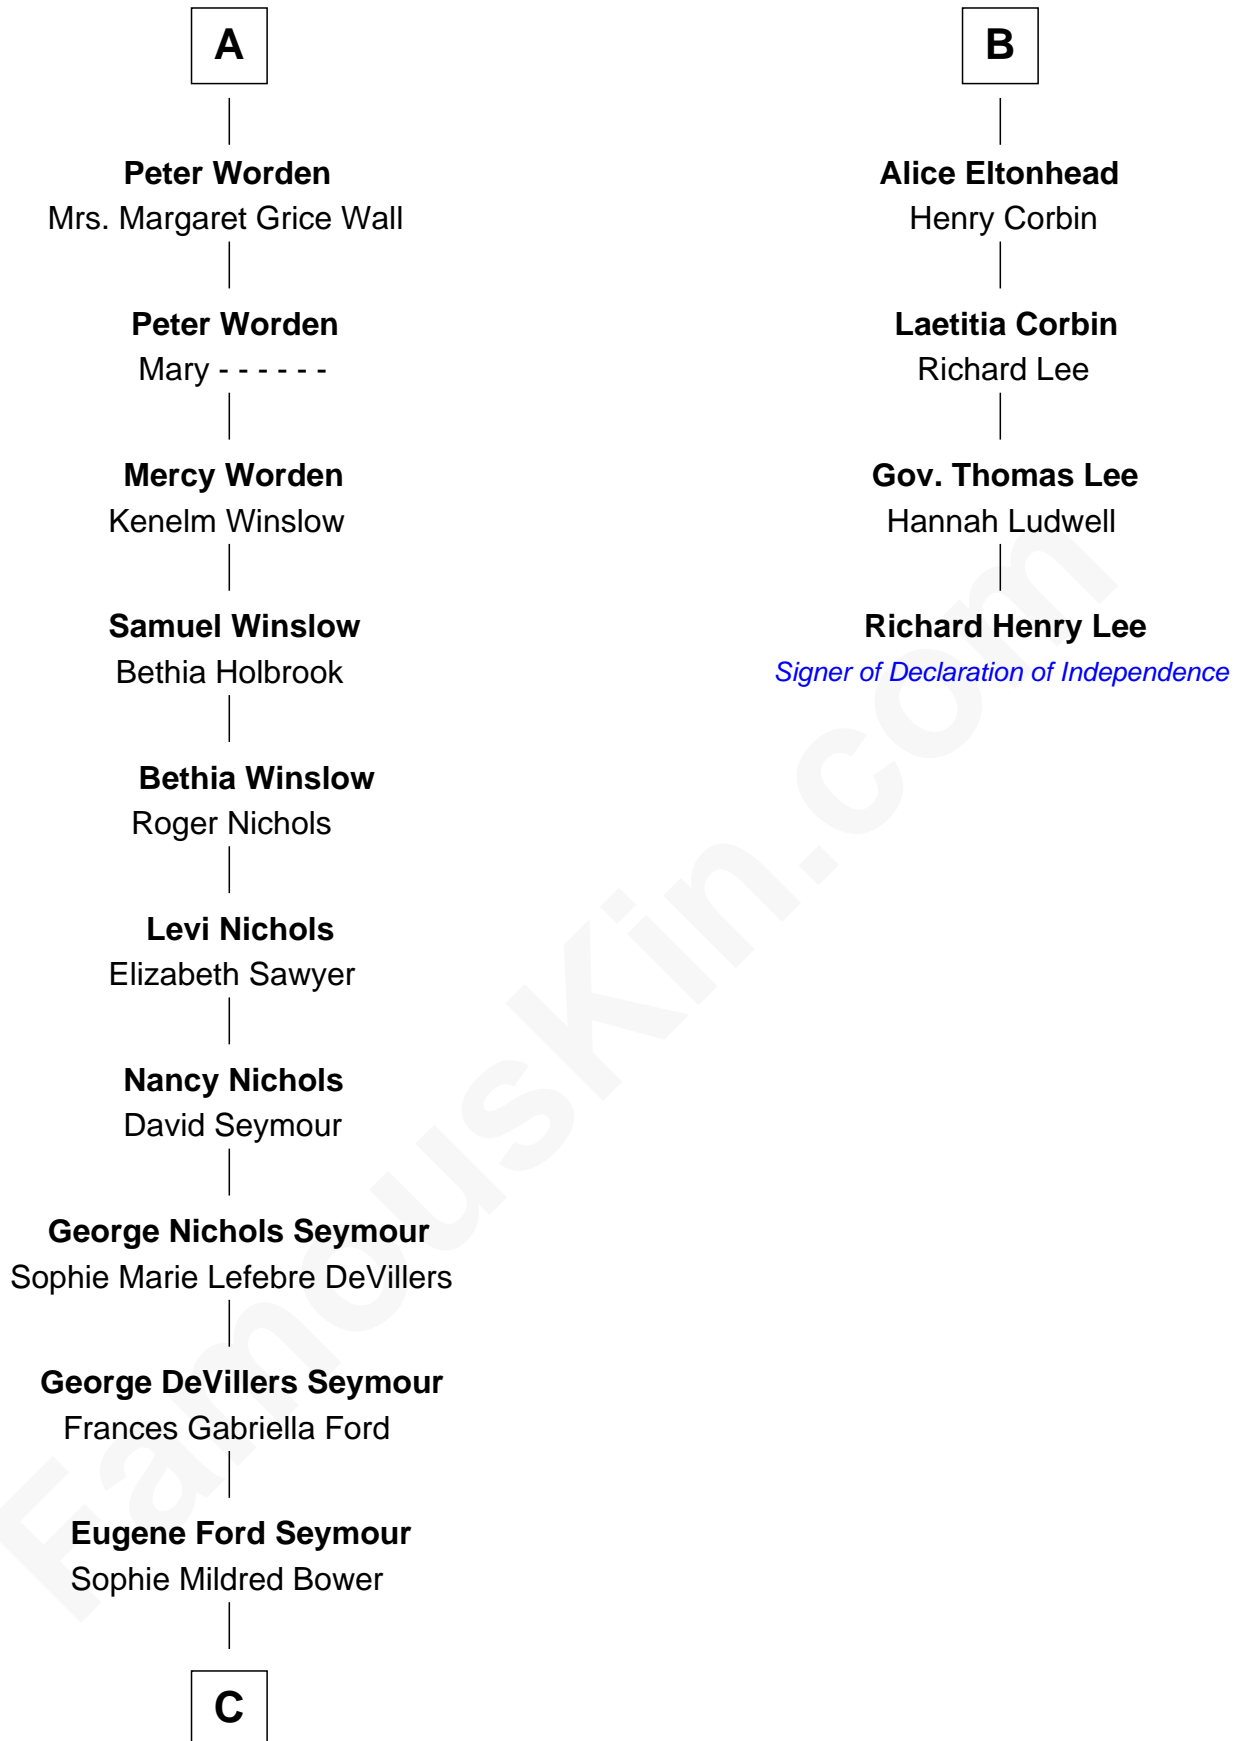

FamousKin.com Relationship Chart of

Peter Fonda

TV and Movie Actor

10th cousin 8 times removed of

Richard Henry Lee

Signer of the Declaration of Independence

Sir Nicholas Harington

Isabel English

Agnes Harington

Richard Sherburne

Richard Sherburne

Alice Hamerton

Agnes Sherburne

Henry Rushton

Nicholas Rushton

Margaret Radcliffe

Agnes Rushton

Richard Worthington

Peter Worthington

Isabel Anderton

Isabel Worthington

Robert Worden

A

Sir William Harington

Cecily Tarleton

Anne Stanley

Edward Sutton

Anne Sutton

Richard Eltonhead

B

C

—
Frances Ford Seymour