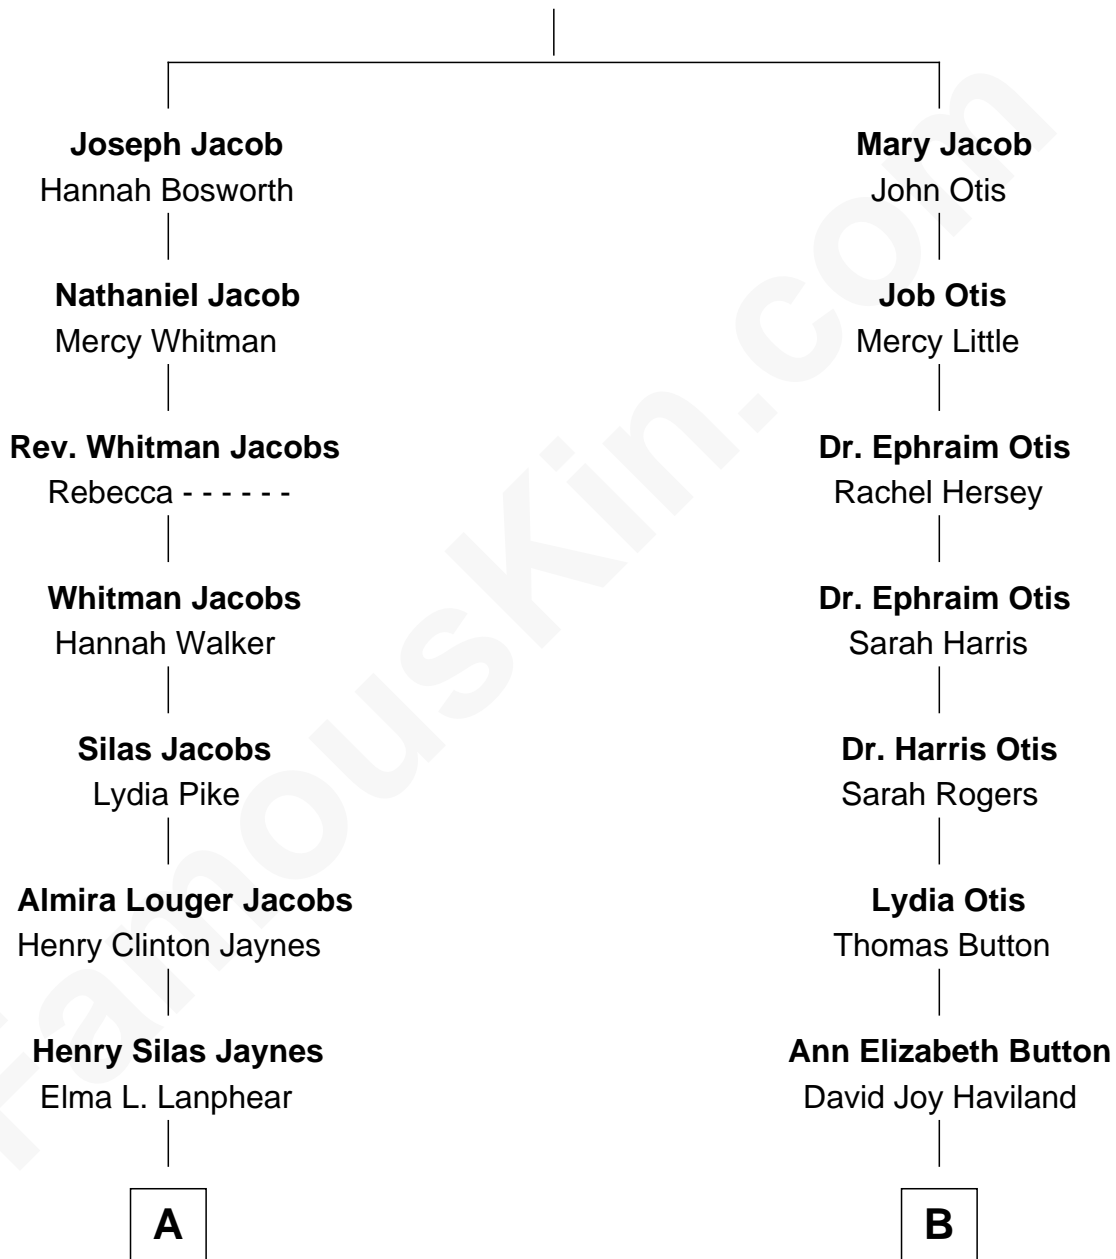

FamousKin.com Relationship Chart of

Peter Fonda

TV and Movie Actor

8th cousin 1 time removed of

Willis Carrier

Inventor of Air Conditioning

Nicholas Jacob

Mary Gilman

FamousKin.com