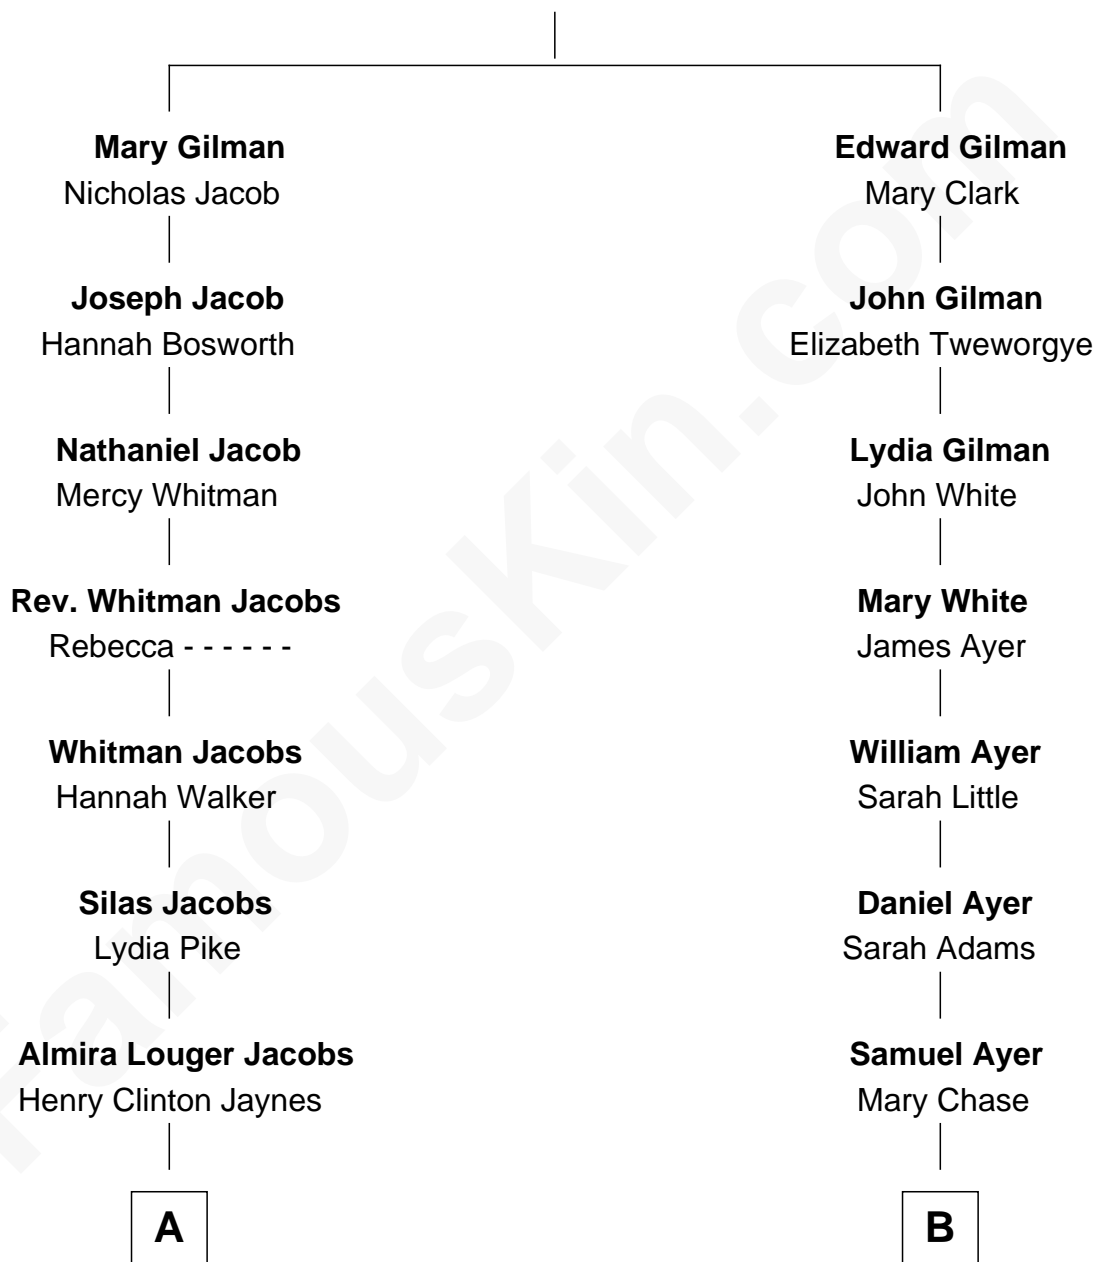

FamousKin.com Relationship Chart of

Peter Fonda

TV and Movie Actor

10th cousin 1 time removed of

Gerald Ford

38th U.S. President

Edward Gilman

A

Henry Silas Jaynes

Elma L. Lanphear

Herberta Elma Jaynes

William Brace Fonda

Henry Jaynes Fonda

Frances Ford Seymour

Peter Fonda

TV and Movie Actor

B

John Varnum Ayer

Elida Vanderburgh Manney

George Manney Ayer

Amy Gridley Butler

Adele Augusta Ayer

Levi Addison Gardner

Dorothy Ayer Gardner

Leslie Lynch King

Gerald Ford

38th U.S. President