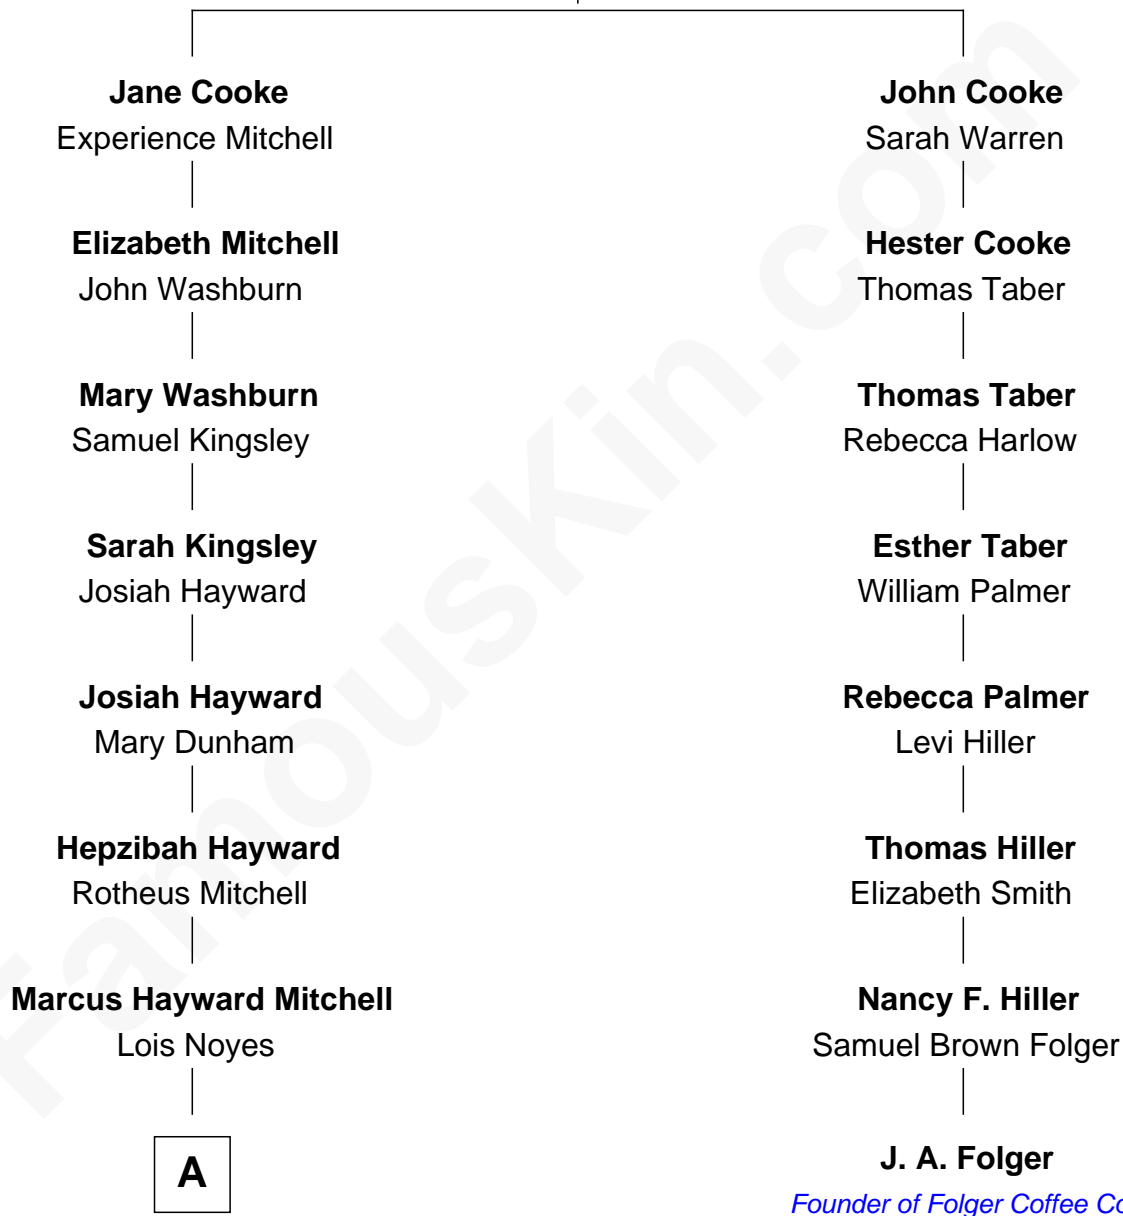

# FamousKin.com Relationship Chart of

**Peter Fonda**

*TV and Movie Actor*

7th cousin 4 times removed of

**J. A. Folger**

*Founder of Folger Coffee Company*

**Francis Cooke**  
Hester le Mahieu

**A**

Marie Louise Mitchell

Allan Lanphear

Elma L. Lanphear

Henry Silas Jaynes

Herberta Elma Jaynes

William Brace Fonda

Henry Jaynes Fonda

Frances Ford Seymour