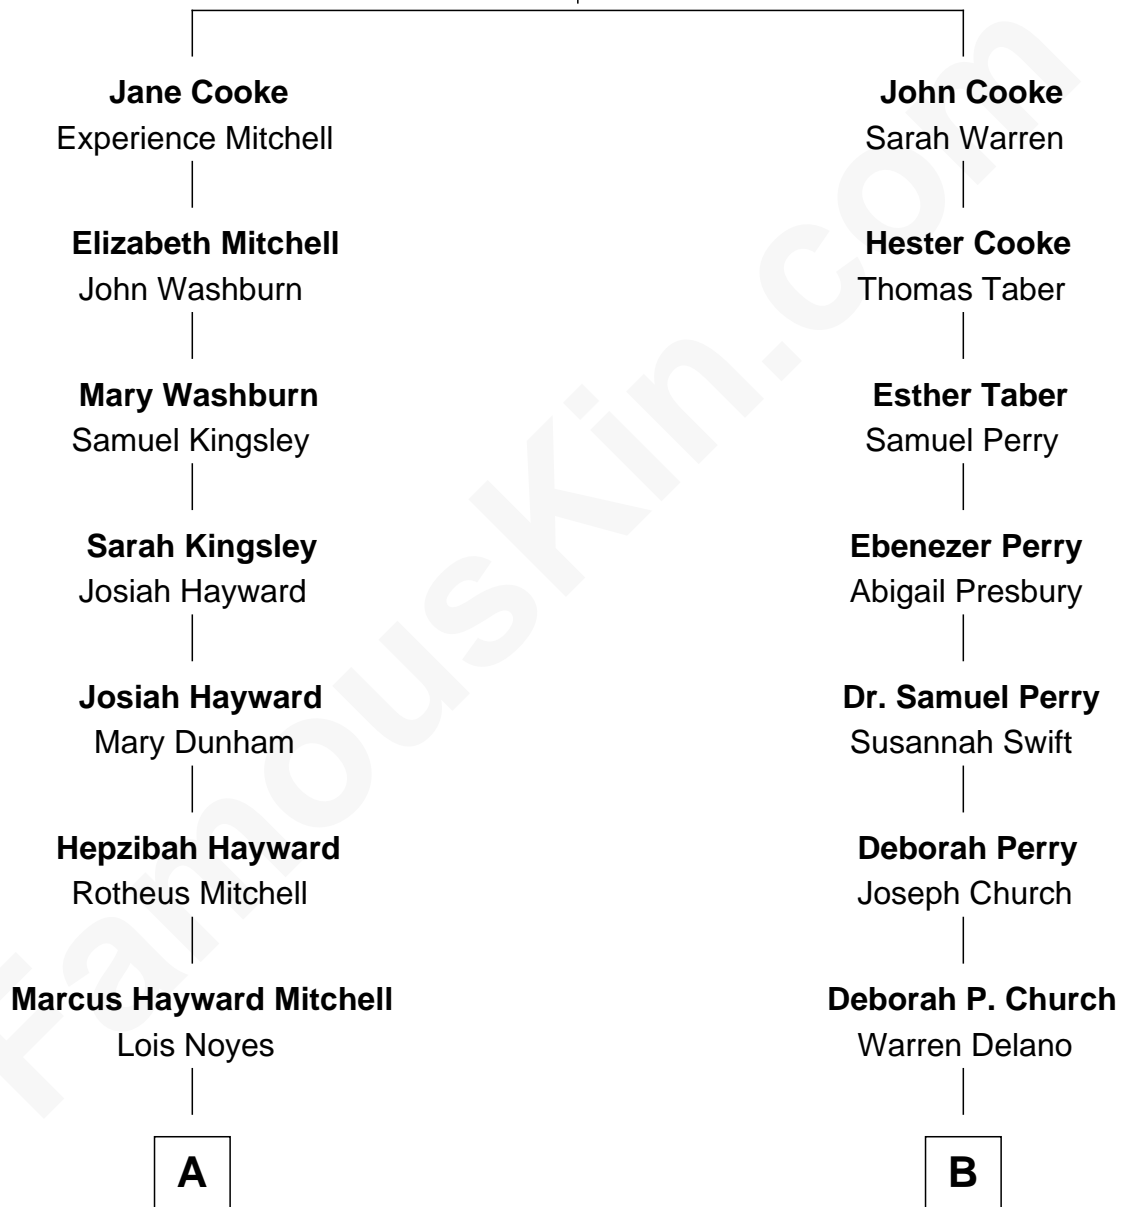

# FamousKin.com Relationship Chart of

**Peter Fonda**

*TV and Movie Actor*

9th cousin 2 times removed of

**Franklin D. Roosevelt**

*32nd U.S. President*

**Francis Cooke**

Hester le Mahieu

FamousKin.com