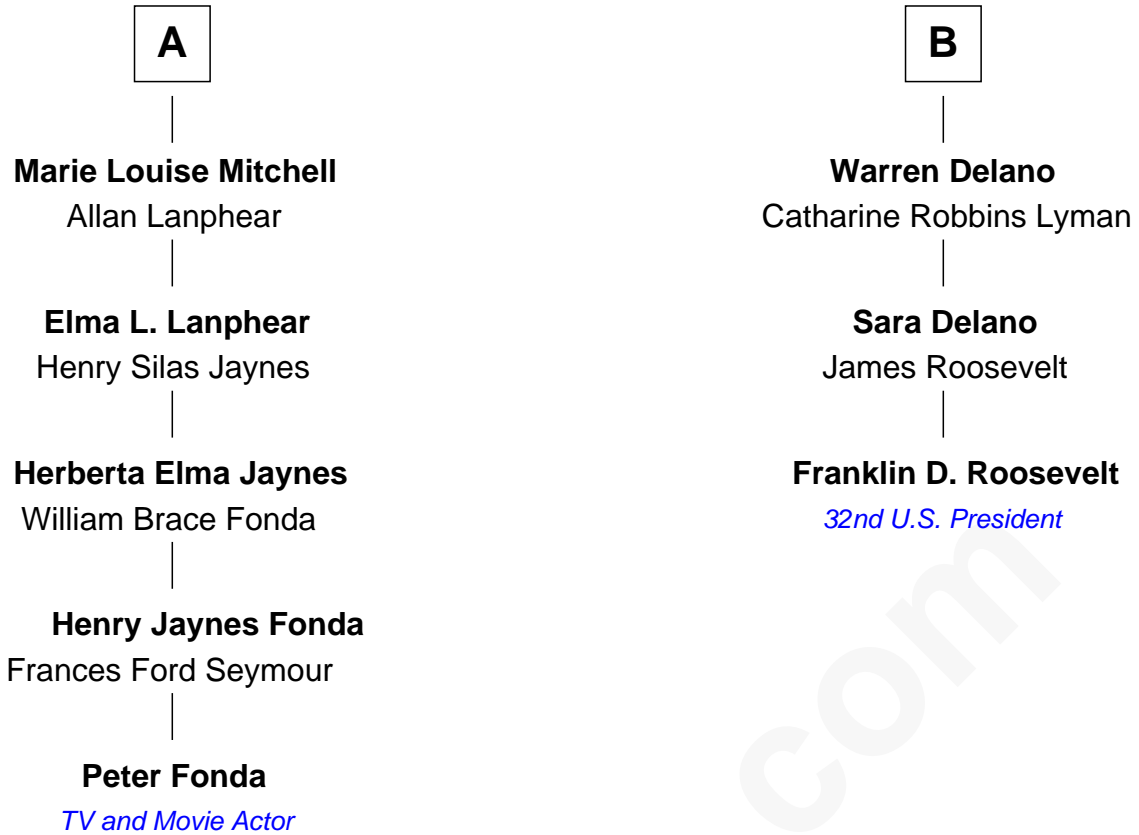

# FamousKin.com Relationship Chart of

**Peter Fonda**

*TV and Movie Actor*

9th cousin 2 times removed of

**Franklin D. Roosevelt**

*32nd U.S. President*

**Francis Cooke**

Hester le Mahieu

FamousKin.com