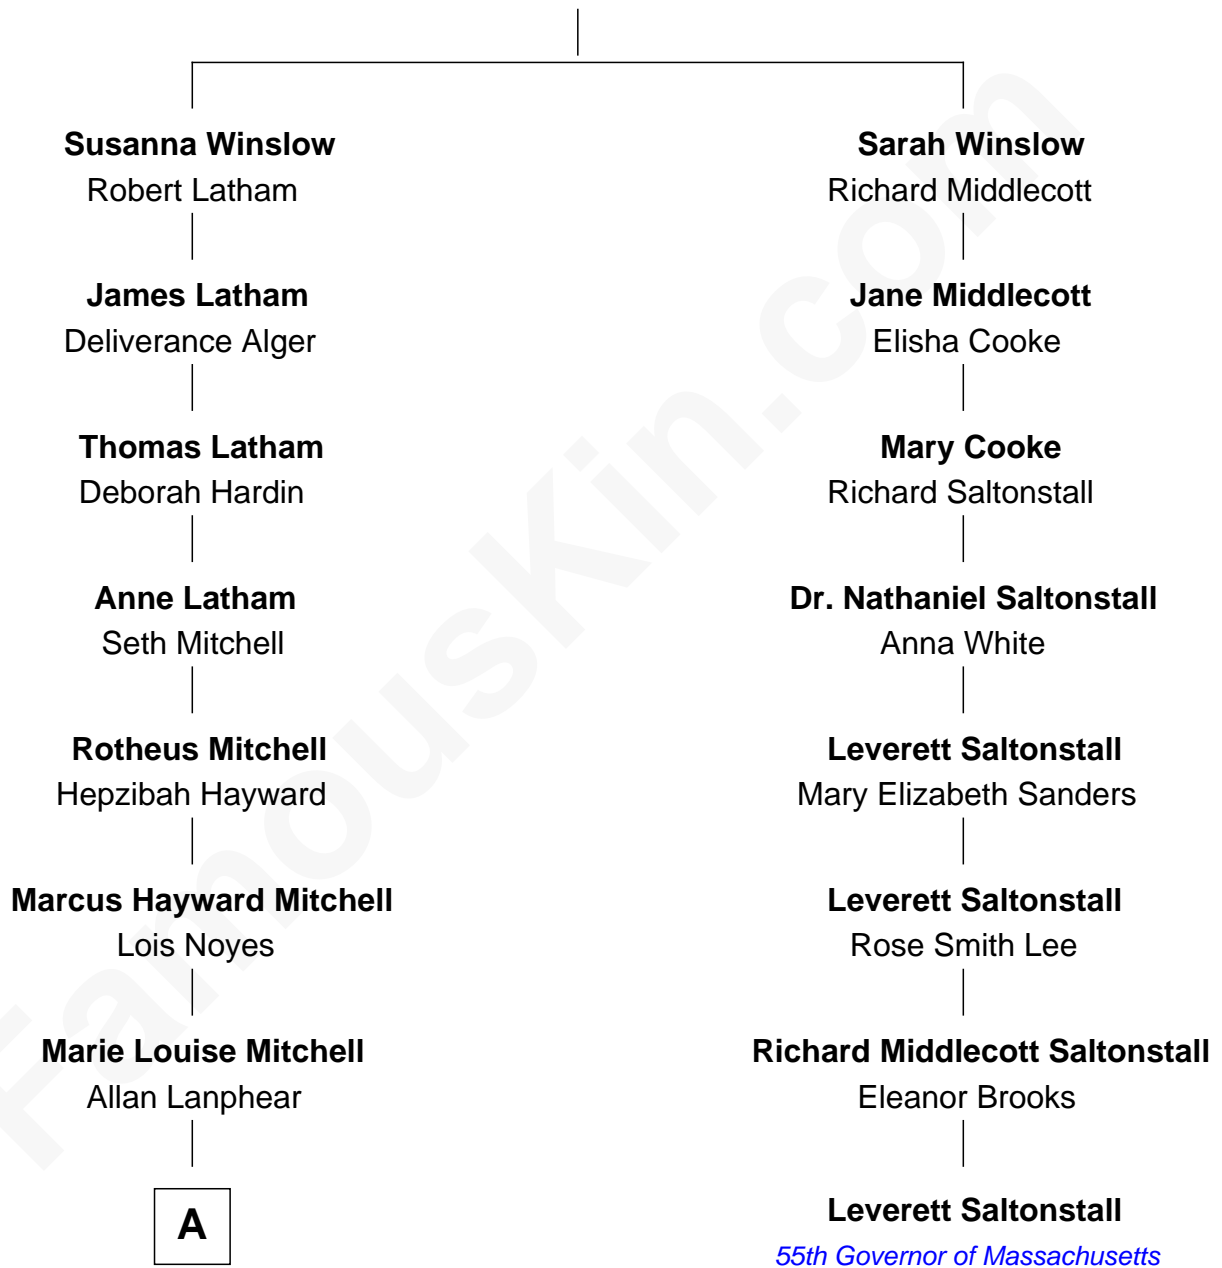

# FamousKin.com Relationship Chart of

**Peter Fonda**

*TV and Movie Actor*

7th cousin 3 times removed of

**Leverett Saltonstall**

*55th Governor of Massachusetts*

**John Winslow**

Mary Chilton

**A**

—  
**Elma L. Lanphear**  
Henry Silas Jaynes

—  
**Herberta Elma Jaynes**  
William Brace Fonda

—  
**Henry Jaynes Fonda**  
Frances Ford Seymour

—  
**Peter Fonda**  
*TV and Movie Actor*

FamousKin.com