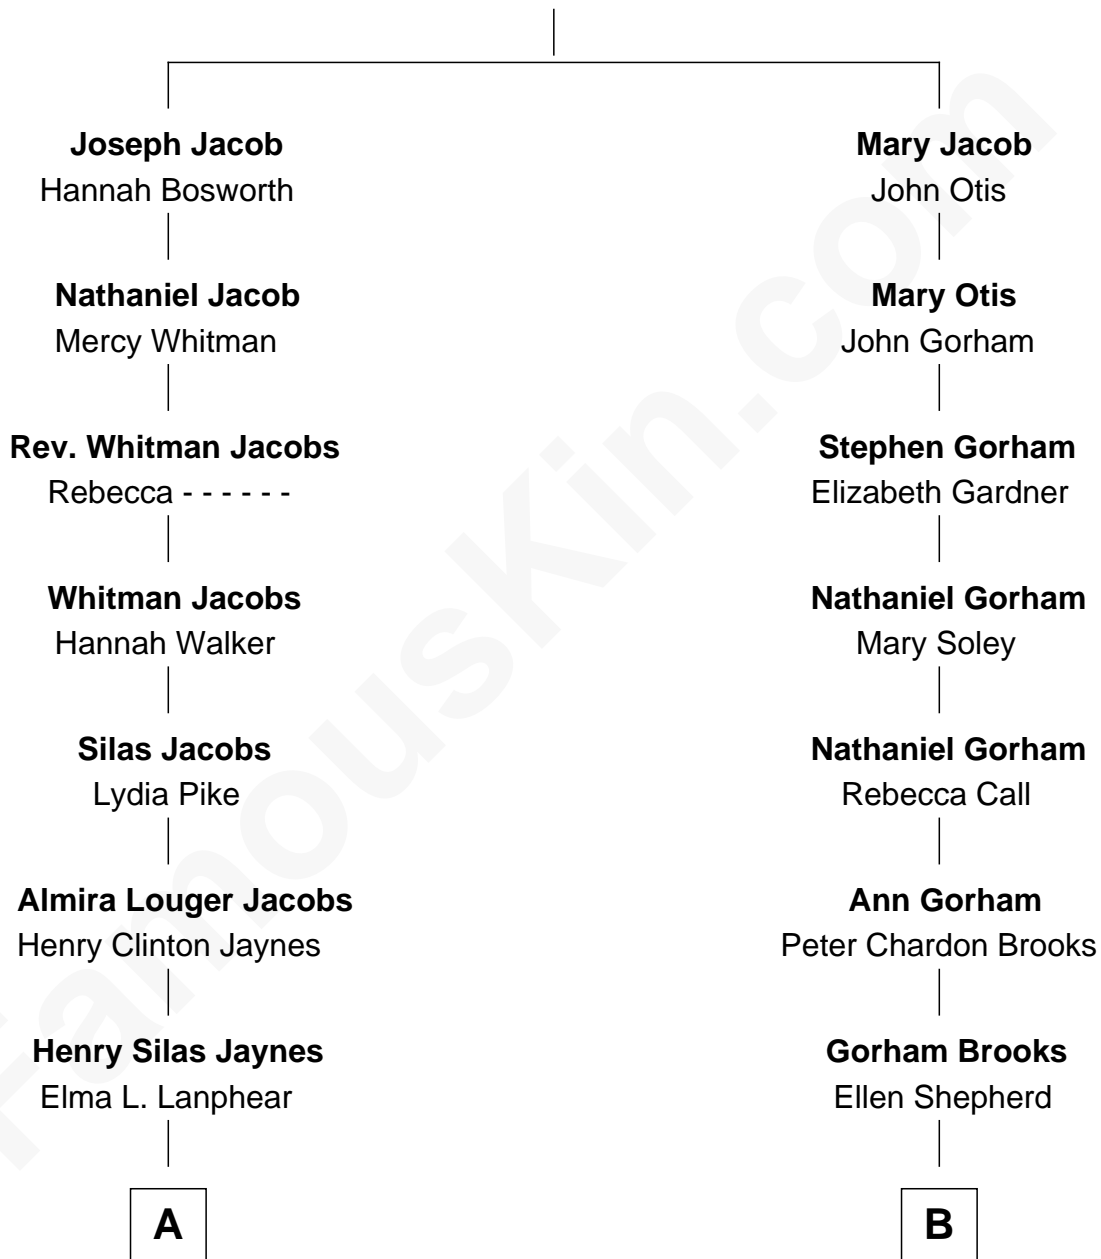

FamousKin.com Relationship Chart of

Peter Fonda

TV and Movie Actor

9th cousin of

Leverett Saltonstall

55th Governor of Massachusetts

Nicholas Jacob

Mary Gilman

A

Herberta Elma Jaynes

William Brace Fonda

Henry Jaynes Fonda

Frances Ford Seymour

Peter Fonda

TV and Movie Actor

B

Peter Chardon Brooks

Sarah Lawrence

Eleanor Brooks

Richard Middlecott Saltonstall

Leverett Saltonstall

55th Governor of Massachusetts

FamousKin.com