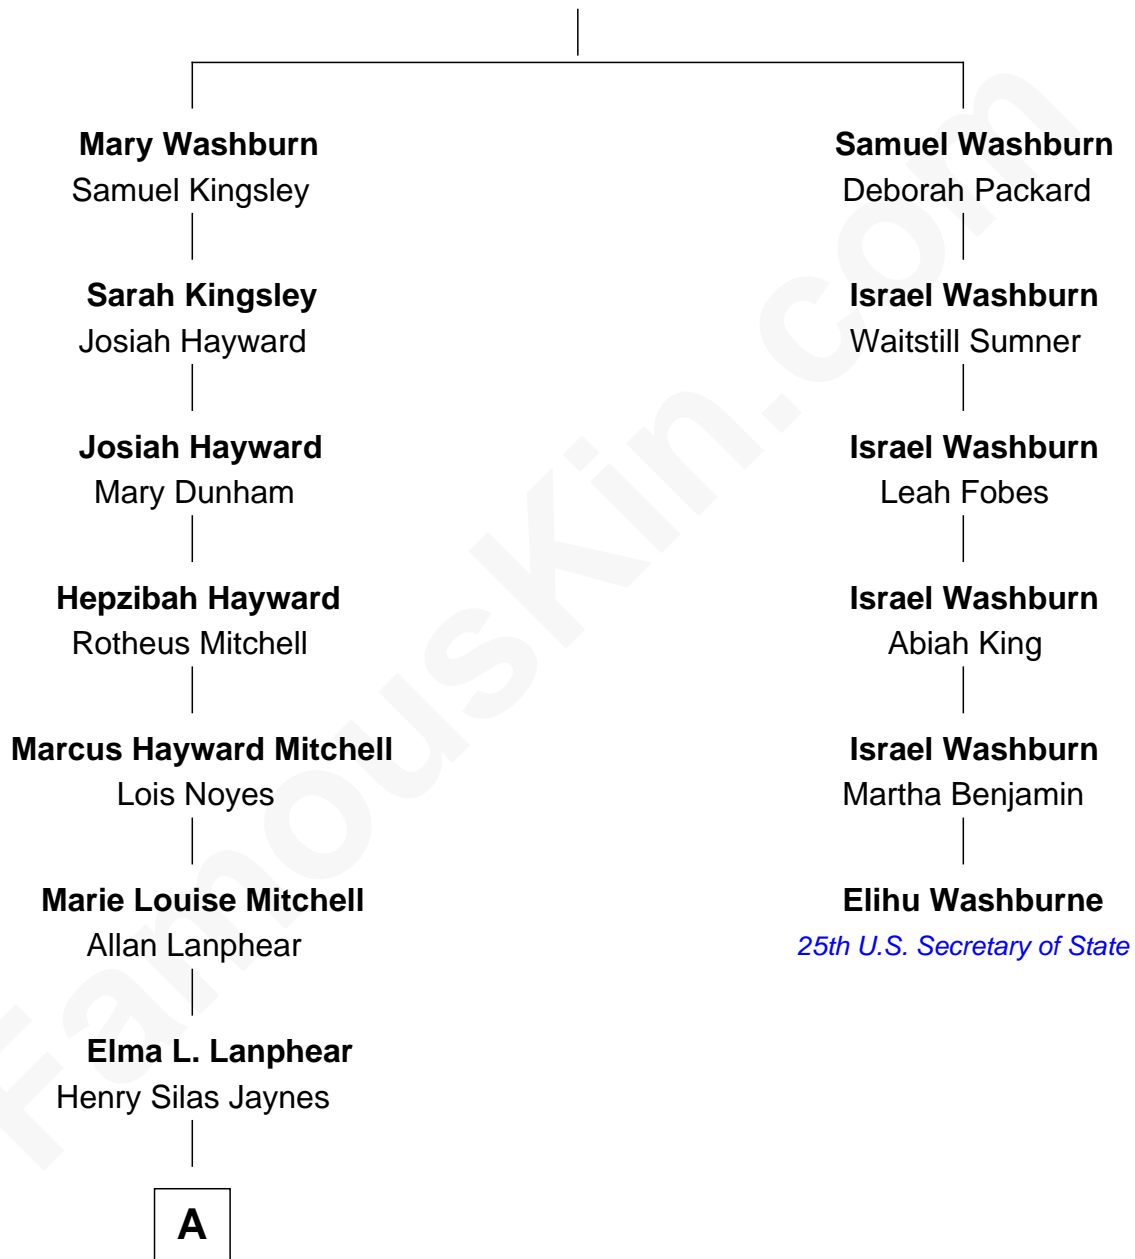

FamousKin.com Relationship Chart of

Bridget Fonda

Movie Actress

5th cousin 5 times removed of

Elihu Washburne

25th U.S. Secretary of State

John Washburn

Elizabeth Mitchell

A

Herberta Elma Jaynes

William Brace Fonda

Henry Jaynes Fonda

Frances Ford Seymour

Peter H. Fonda

Susan Jane Brewer

Bridget Fonda