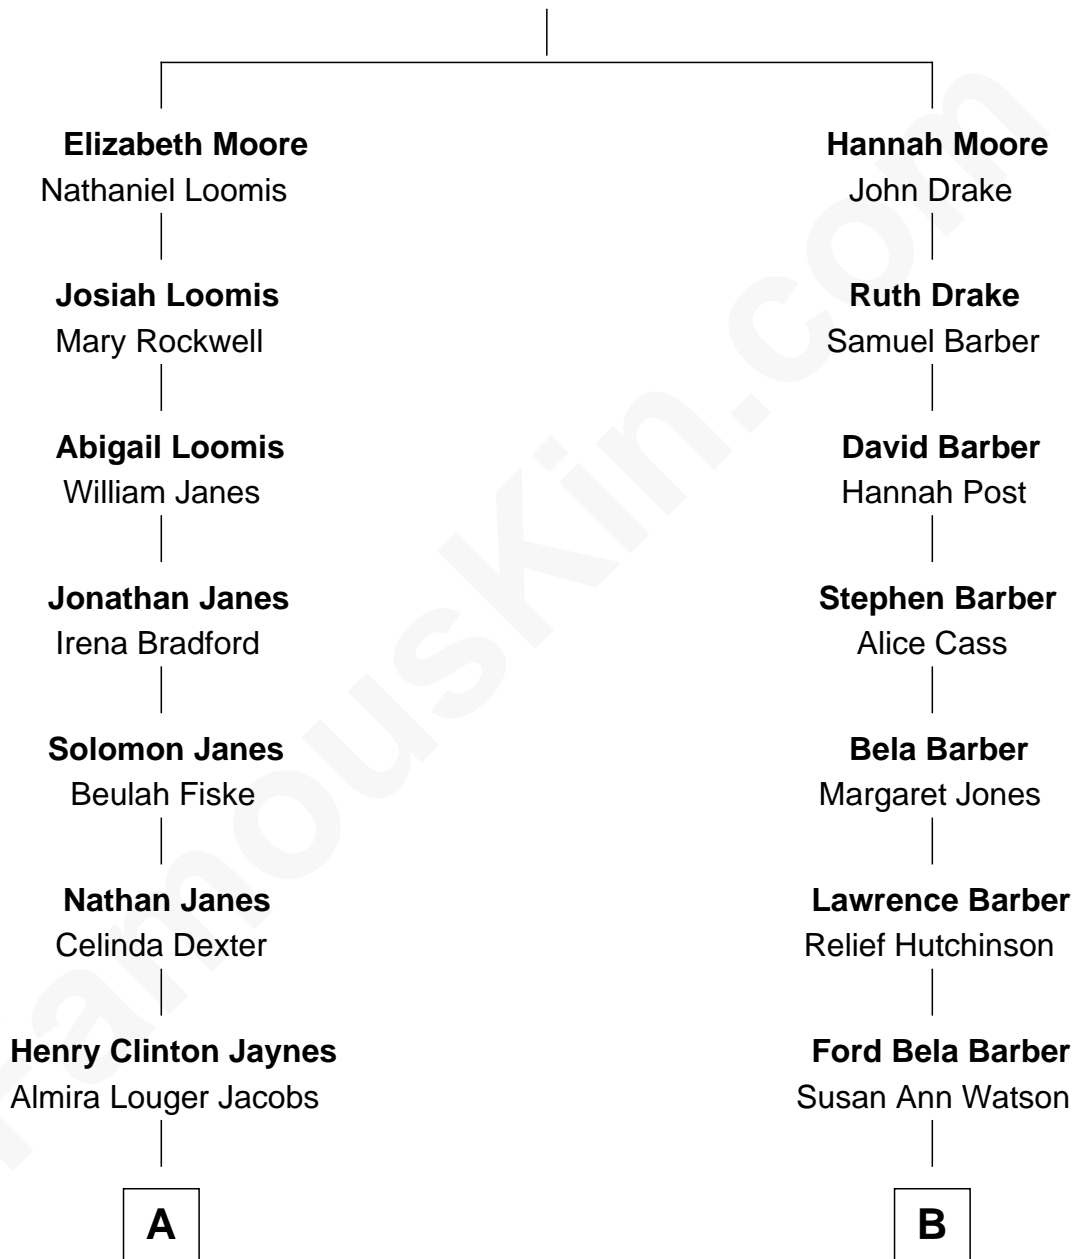

FamousKin.com Relationship Chart of

Bridget Fonda

Movie Actress

9th cousin 2 times removed of

Warren Buffett

Chairman & CEO, Berkshire Hathaway

John Moore

A

Henry Silas Jaynes

Elma L. Lanphear

Herberta Elma Jaynes

William Brace Fonda

Henry Jaynes Fonda

Frances Ford Seymour

Peter H. Fonda

Susan Jane Brewer