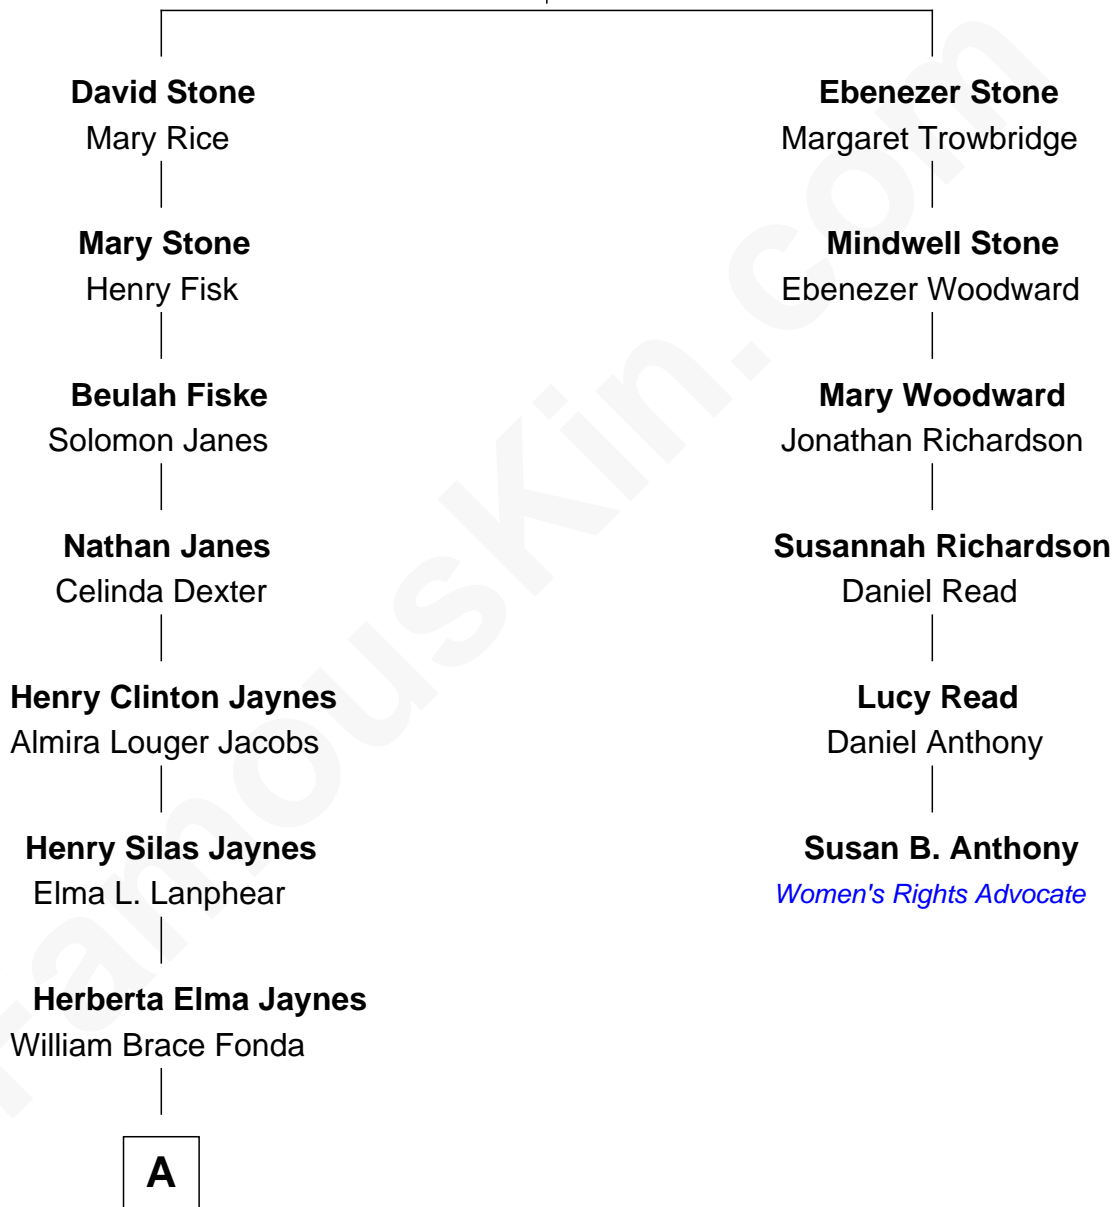

FamousKin.com Relationship Chart of

Bridget Fonda

Movie Actress

5th cousin 4 times removed of

Susan B. Anthony

Women's Rights Advocate

Simon Stone

Mary Whipple

A

Henry Jaynes Fonda
Frances Ford Seymour

Peter H. Fonda
Susan Jane Brewer

Bridget Fonda
Movie Actress

FamousKin.com