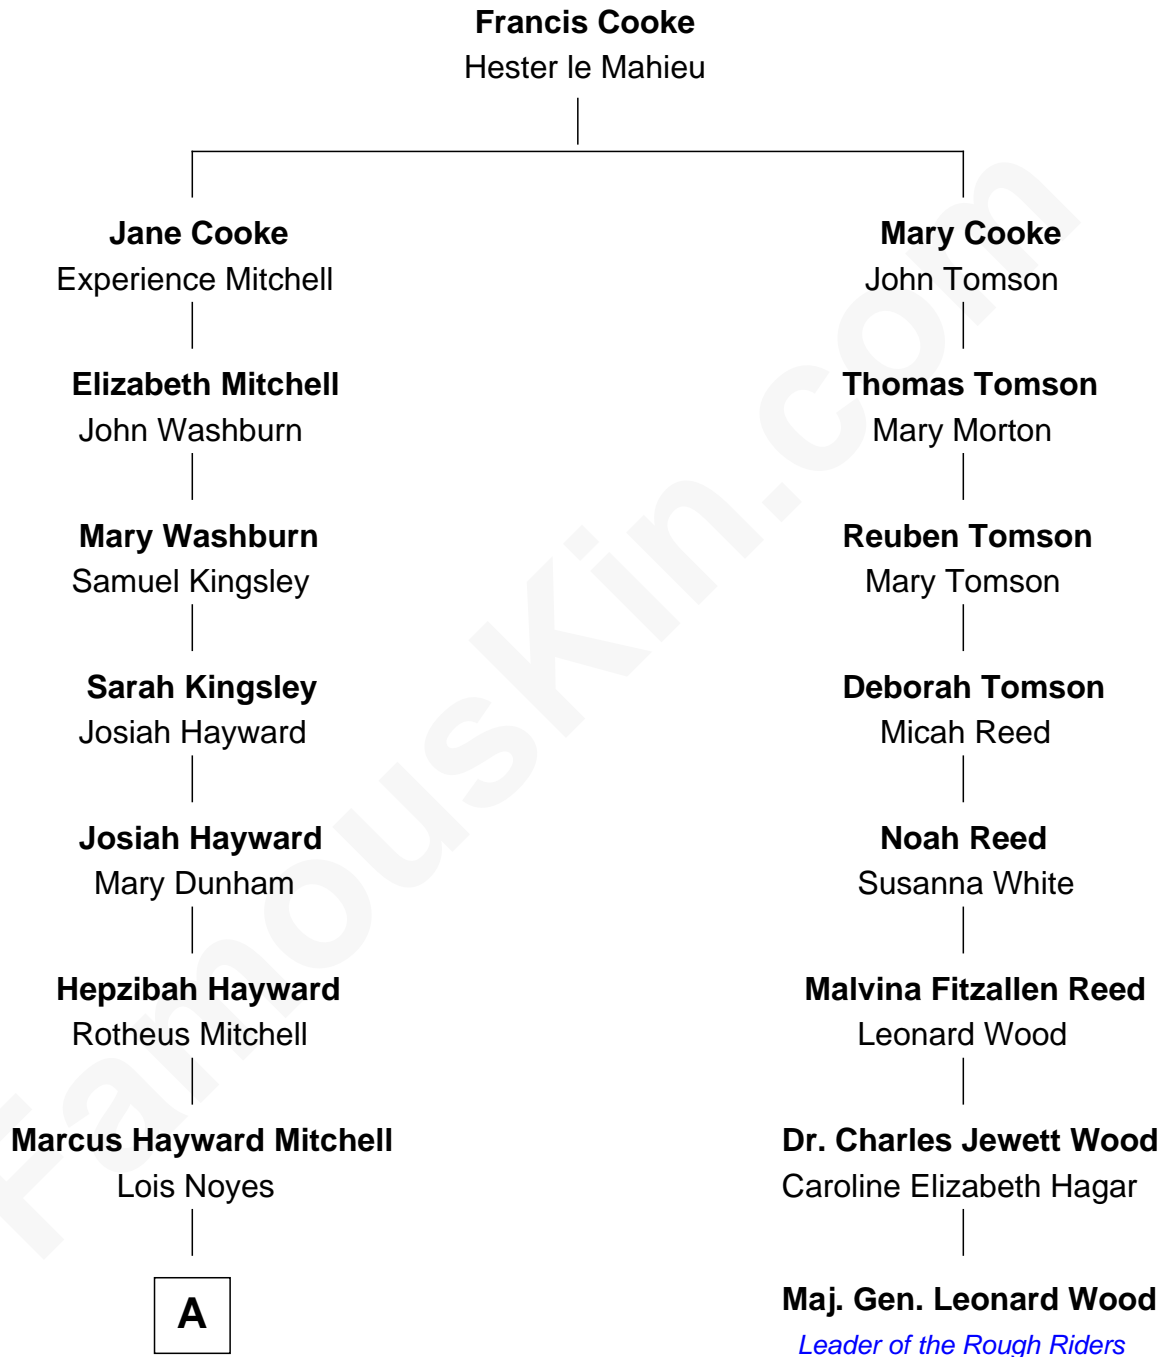

FamousKin.com
Relationship Chart of
Bridget Fonda
Movie Actress

7th cousin 5 times removed of
Maj. Gen. Leonard Wood
Leader of the Rough Riders

A

—
Marie Louise Mitchell

Allan Lanphear

—
Elma L. Lanphear

Henry Silas Jaynes

—
Herberta Elma Jaynes

William Brace Fonda

—
Henry Jaynes Fonda

Frances Ford Seymour

—
Peter H. Fonda

Susan Jane Brewer

—
Bridget Fonda

Movie Actress