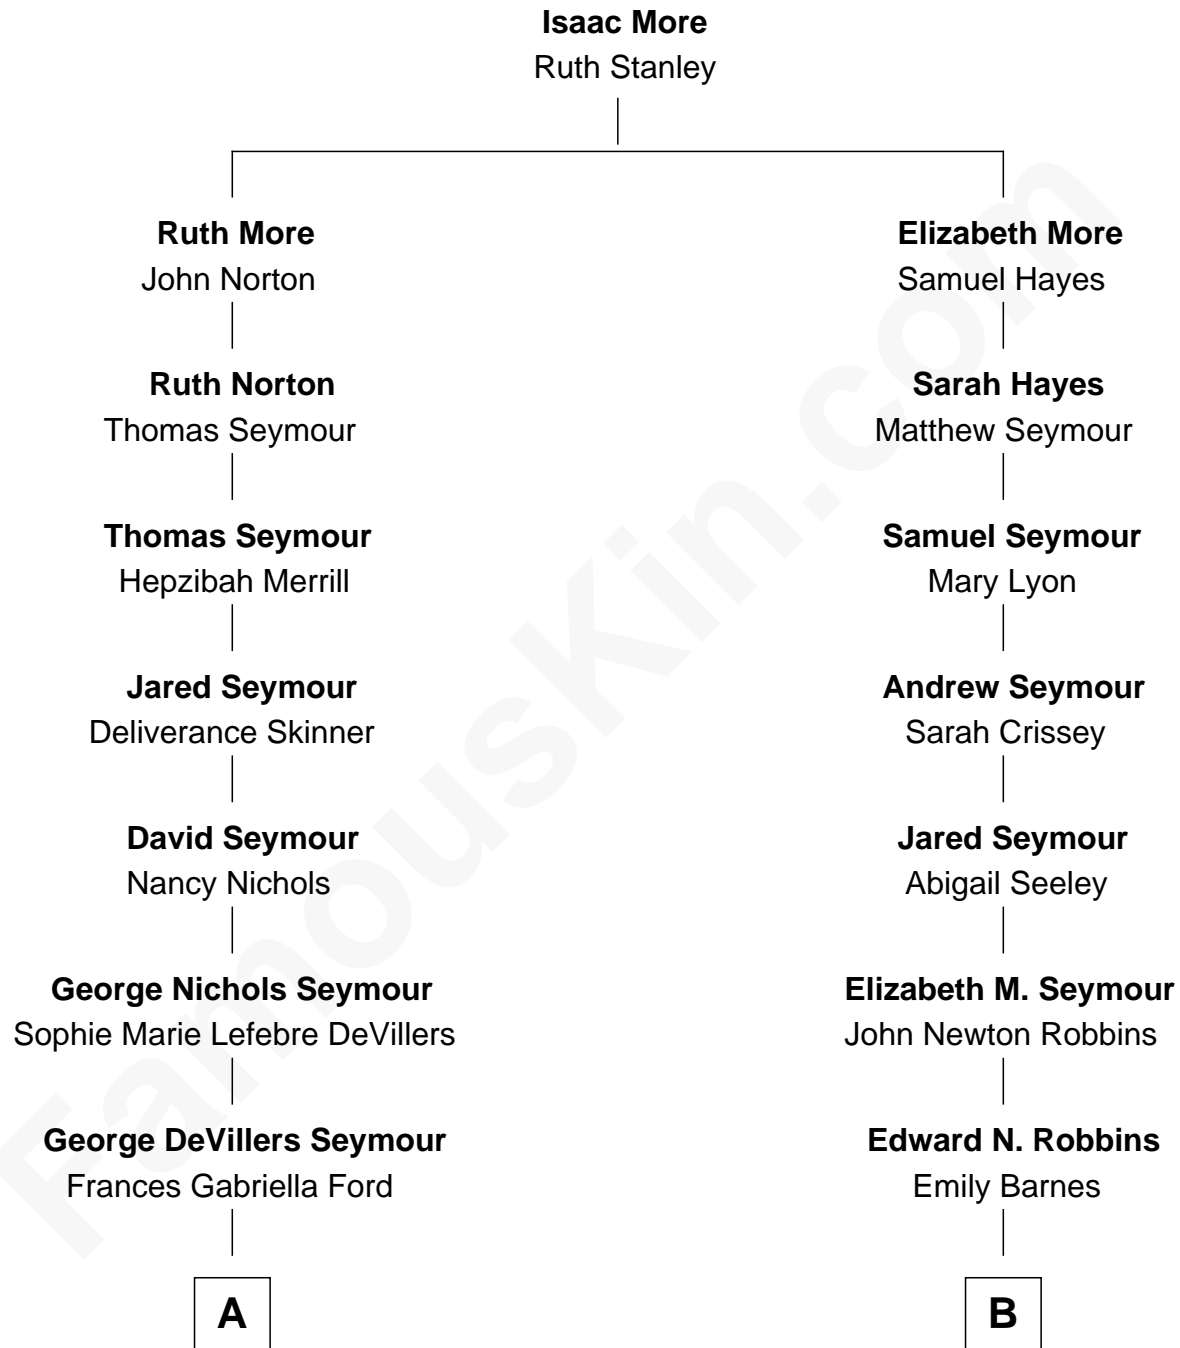

FamousKin.com
Relationship Chart of
Bridget Fonda
Movie Actress

9th cousin 1 time removed of
Nancy (Davis) Reagan
First Lady of President Ronald Reagan

A

Eugene Ford Seymour

Sophie Mildred Bower

Frances Ford Seymour

Henry Jaynes Fonda

Peter H. Fonda

Susan Jane Brewer

Bridget Fonda

Movie Actress

B

John Newell Robbins

Anne Ayers Francis

Kenneth Seymour Robbins

Edith Prescott Lockett

Nancy (Davis) Reagan

First Lady of Ronald Reagan