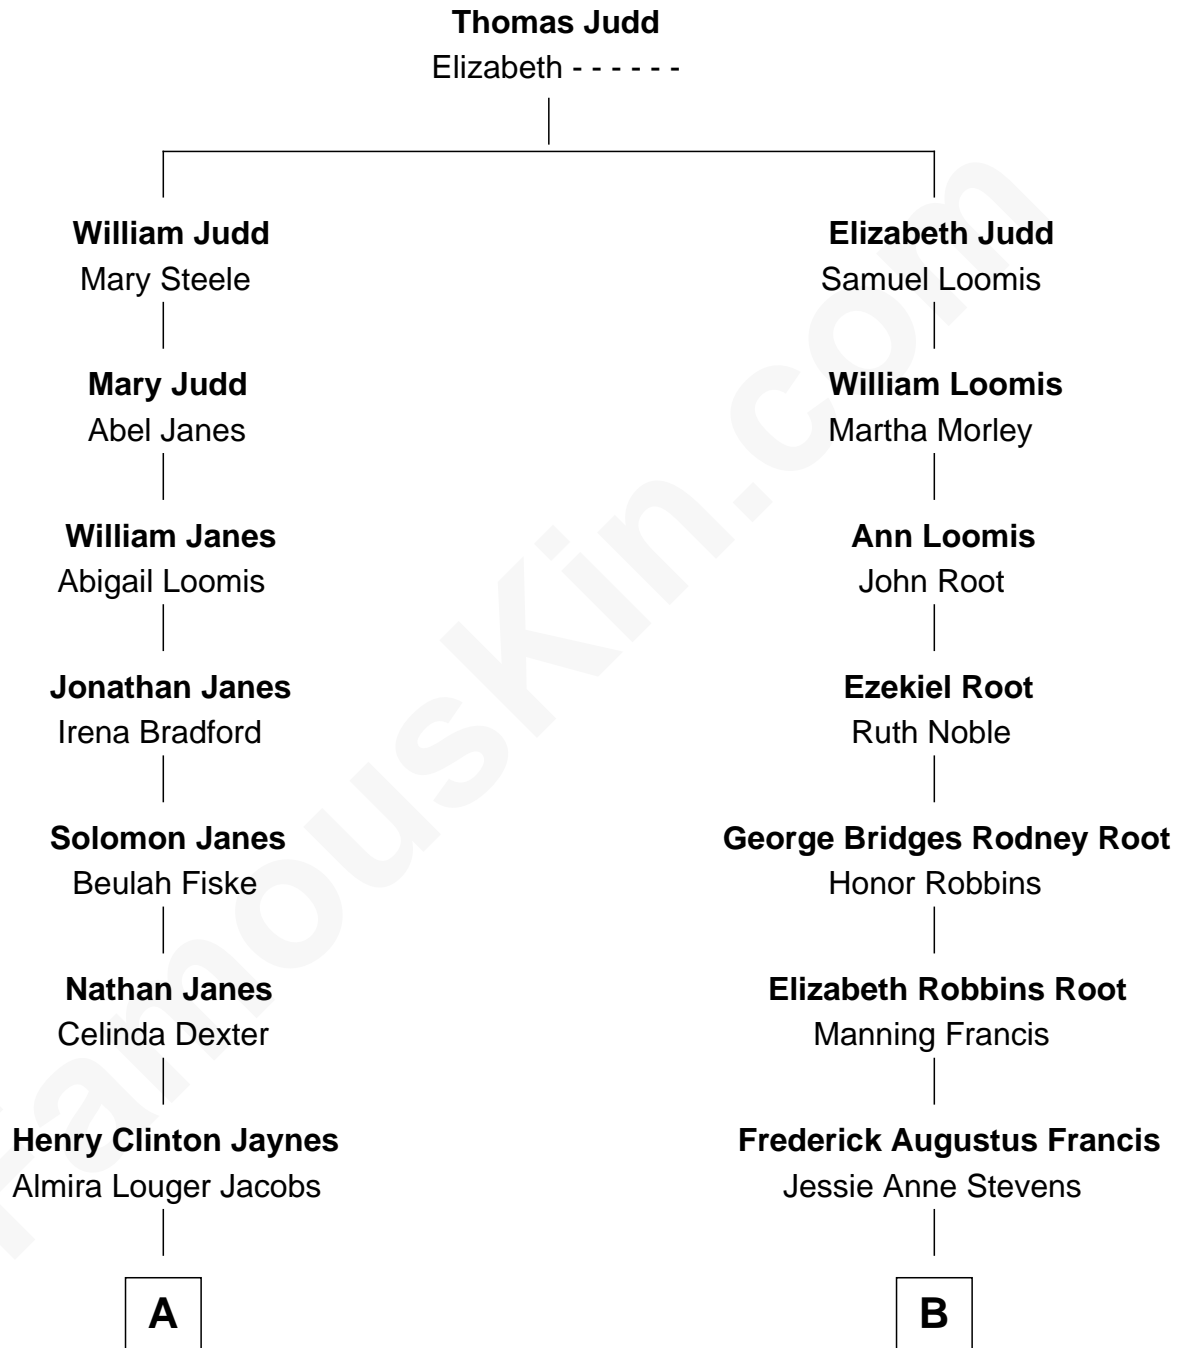

**FamousKin.com**  
**Relationship Chart of**  
**Bridget Fonda**  
*Movie Actress*

9th cousin 2 times removed of  
**Nancy (Davis) Reagan**  
*First Lady of President Ronald Reagan*

**A**

**Henry Silas Jaynes**

Elma L. Lanphear

**Herberta Elma Jaynes**

William Brace Fonda

**Henry Jaynes Fonda**

Frances Ford Seymour

**Peter H. Fonda**

Susan Jane Brewer

**Bridget Fonda**