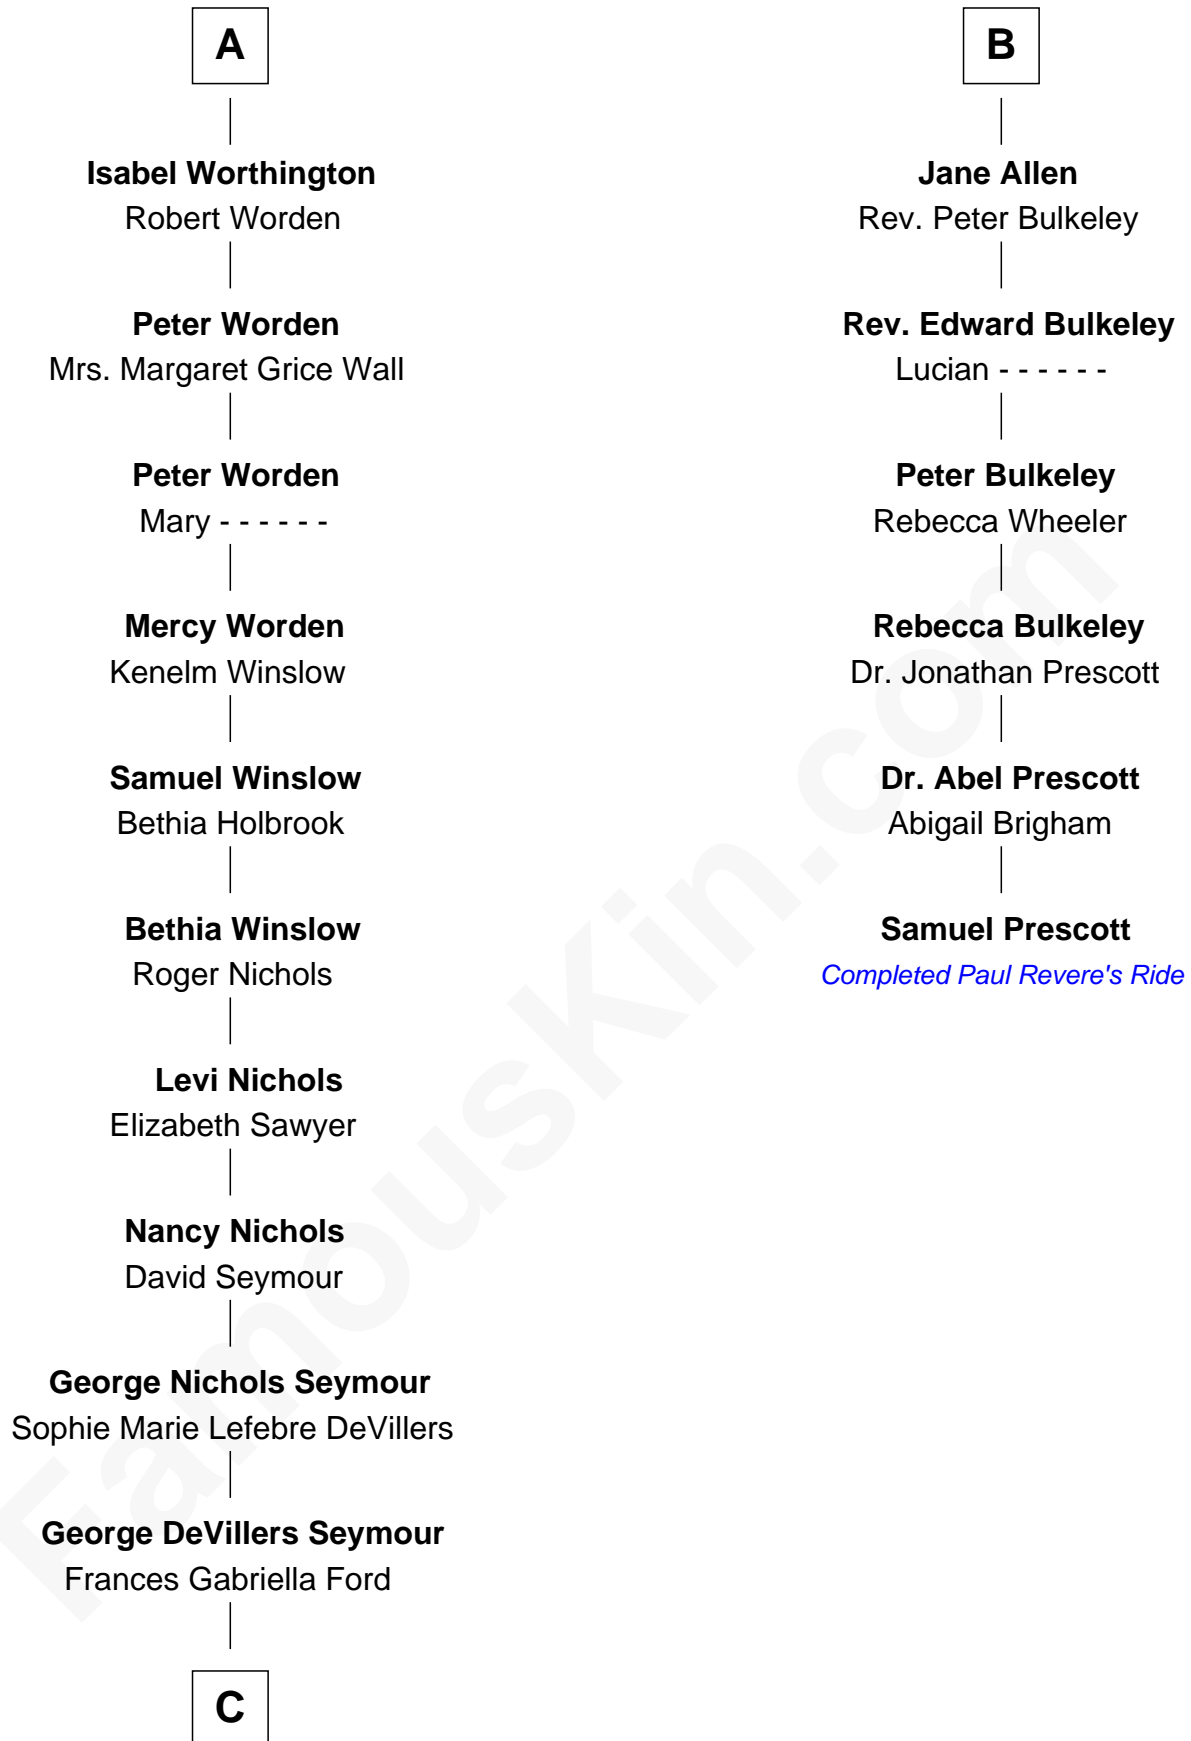

FamousKin.com

Relationship Chart of

Bridget Fonda

Movie Actress

12th cousin 8 times removed of

Samuel Prescott

Completed Paul Revere's Midnight Ride

C