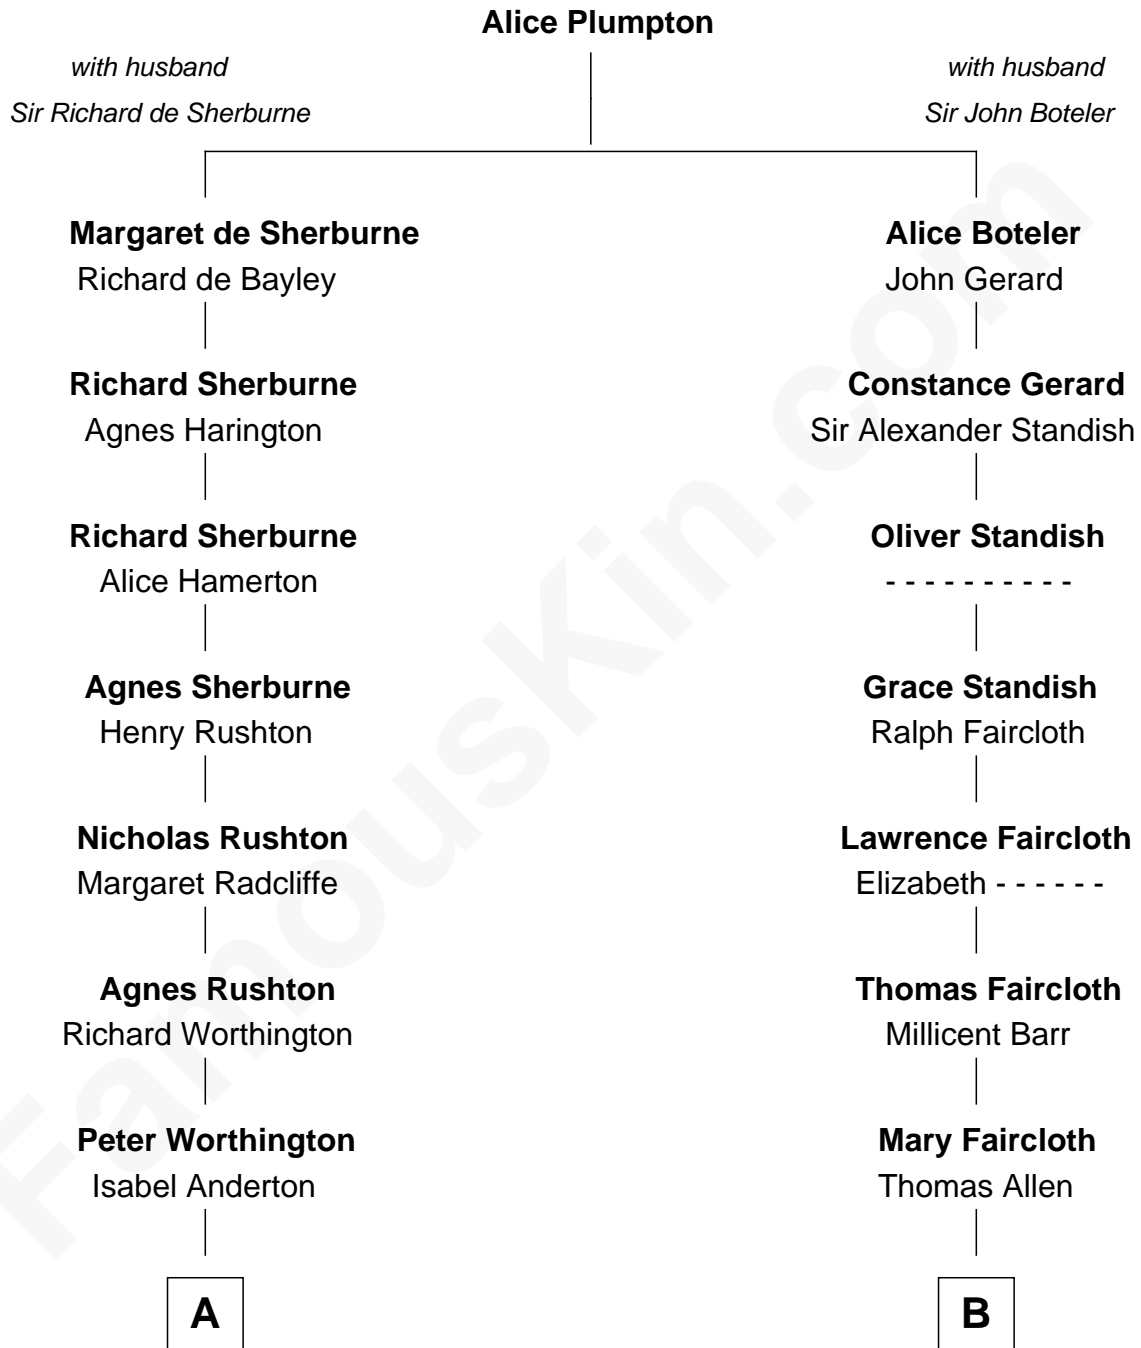

FamousKin.com

Relationship Chart of

Bridget Fonda

Movie Actress

12th cousin 8 times removed of

Samuel Prescott

Completed Paul Revere's Midnight Ride

C

Eugene Ford Seymour

Sophie Mildred Bower

Frances Ford Seymour

Henry Jaynes Fonda

Peter H. Fonda

Susan Jane Brewer

Bridget Fonda

Movie Actress