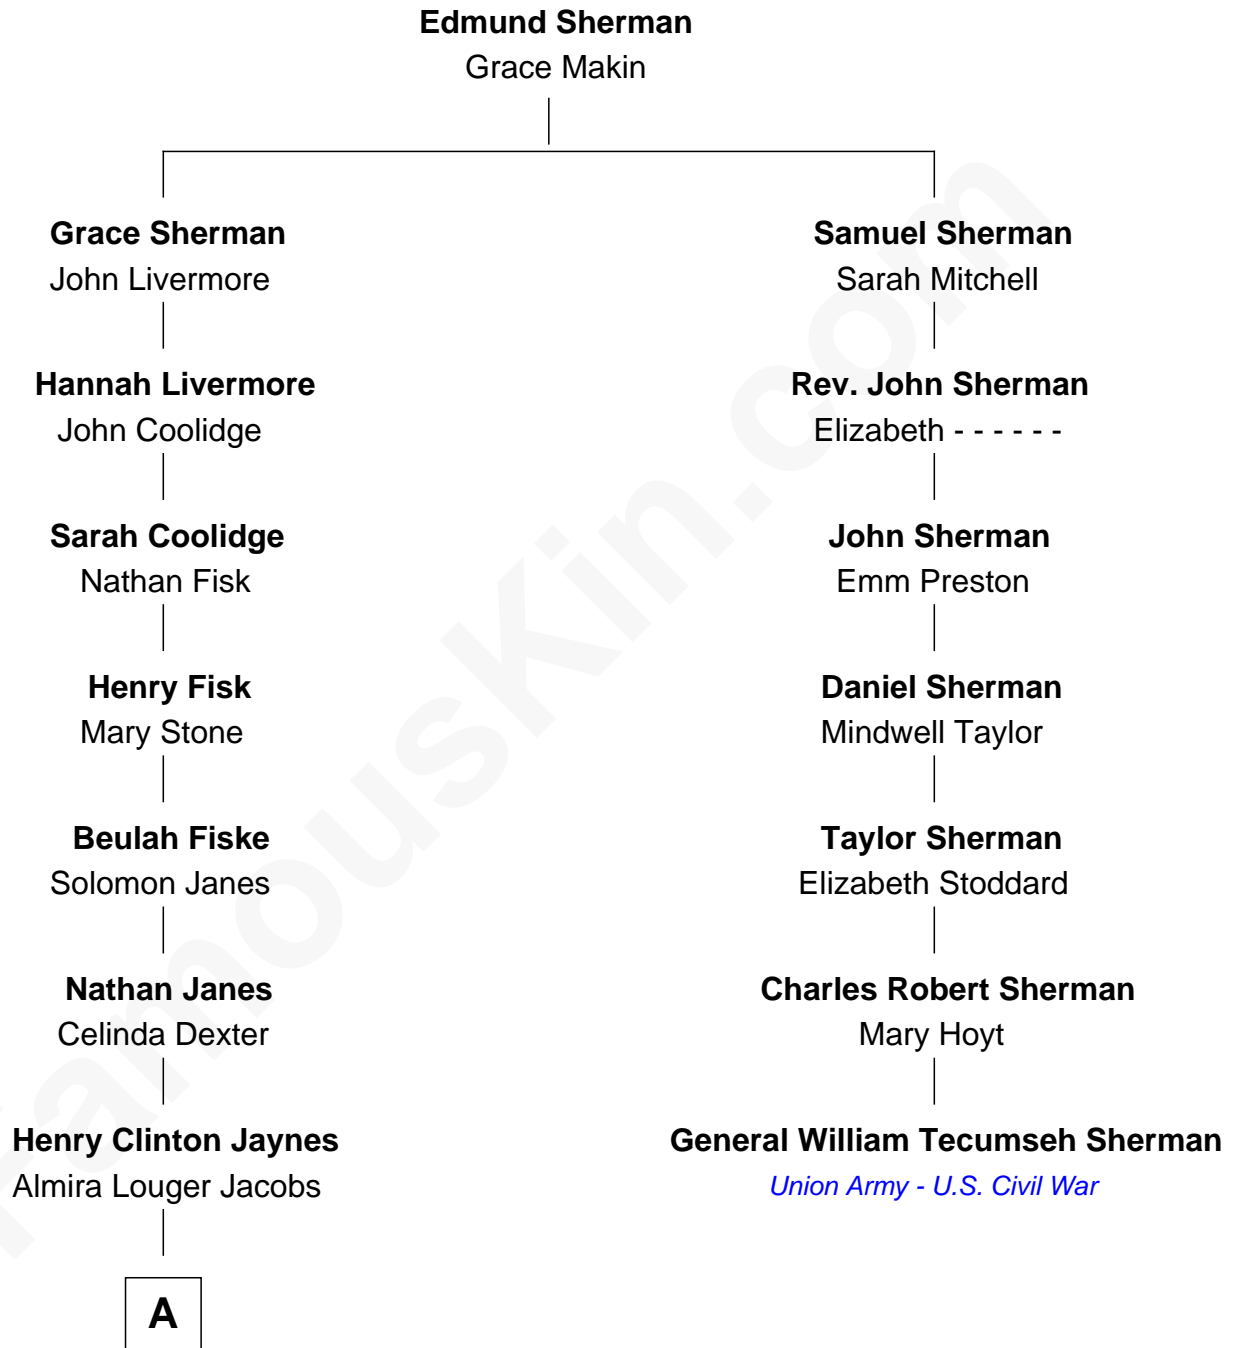

FamousKin.com
Relationship Chart of
Bridget Fonda
Movie Actress

6th cousin 5 times removed of

General William Tecumseh Sherman
Union Army - U.S. Civil War

A

Henry Silas Jaynes

Elma L. Lanphear

Herberta Elma Jaynes

William Brace Fonda

Henry Jaynes Fonda

Frances Ford Seymour

Peter H. Fonda

Susan Jane Brewer

Bridget Fonda

Movie Actress