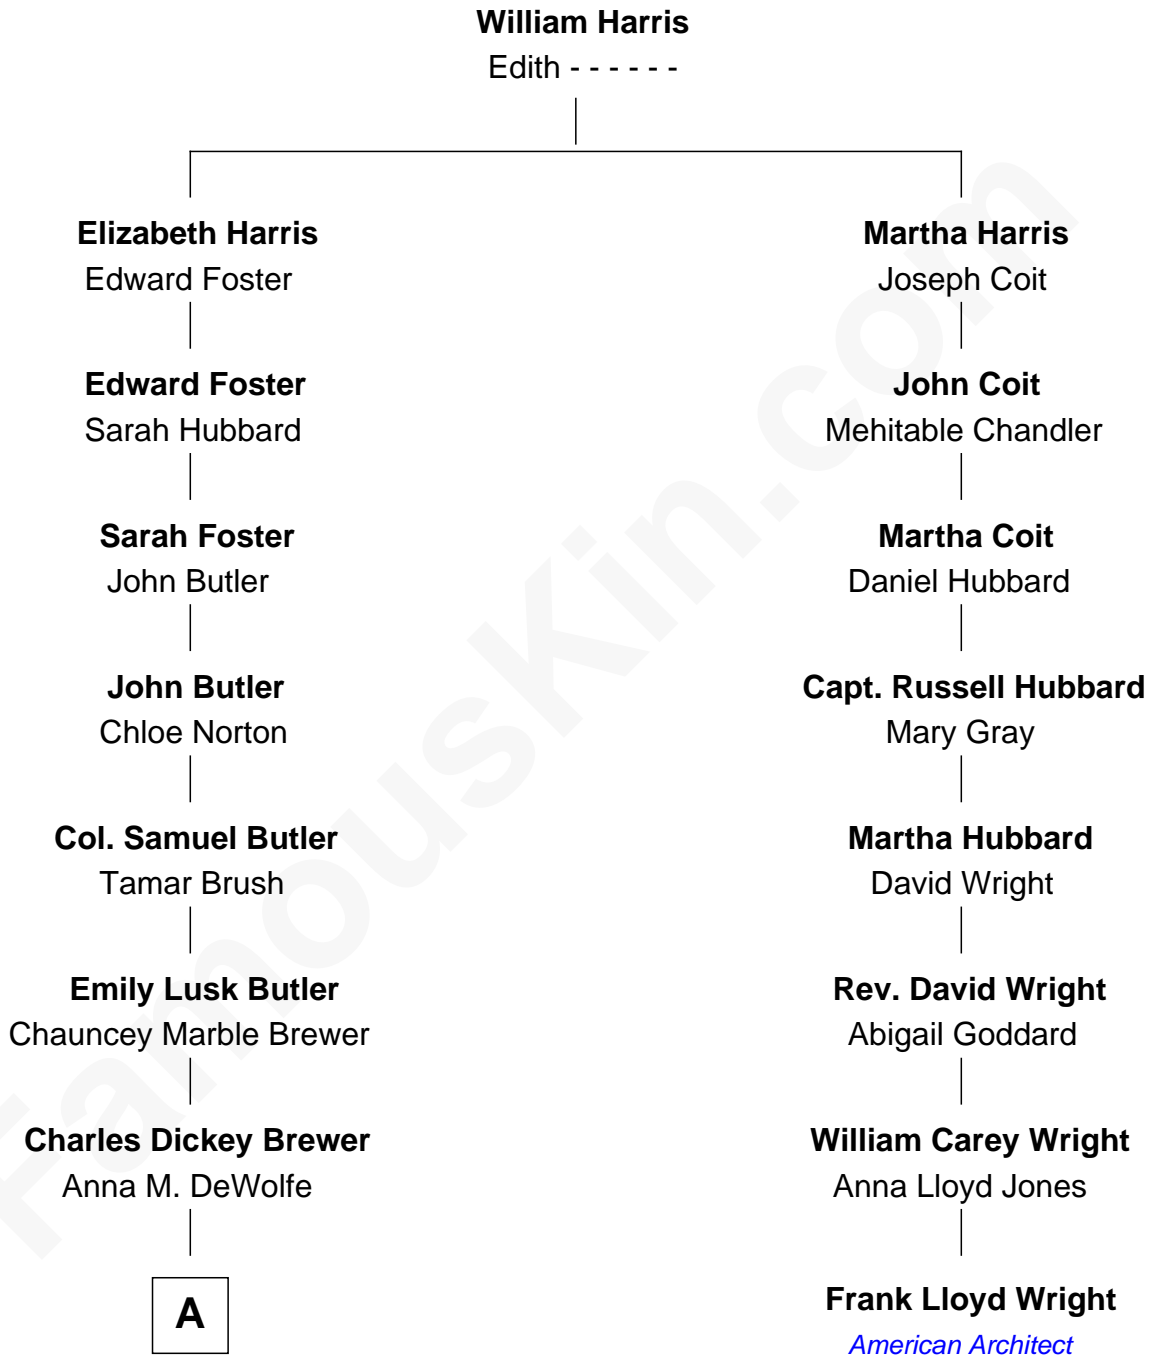

**FamousKin.com**  
**Relationship Chart of**  
**Bridget Fonda**  
*Movie Actress*

7th cousin 3 times removed of  
**Frank Lloyd Wright**  
*American Architect*

**A**

—  
**Chauncey M. Brewer**

Anna E. Gauslin

—  
**Chauncey Marble Brewer**

Mary Alice Sweet

—  
**Susan Jane Brewer**

Peter H. Fonda

—  
**Bridget Fonda**

*Movie Actress*