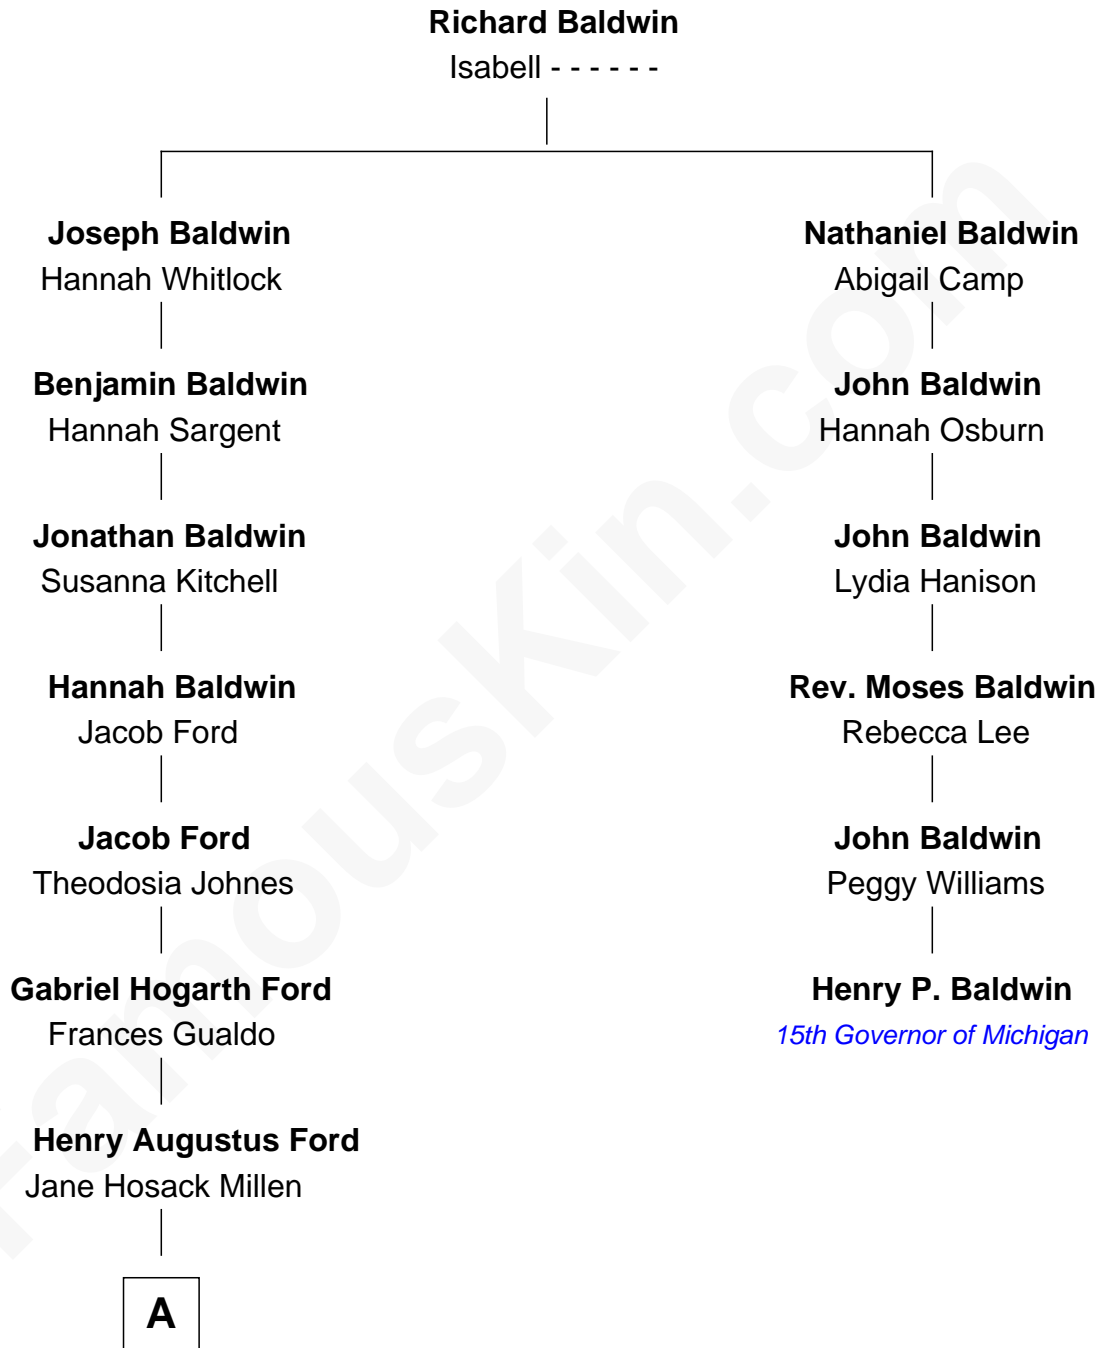

FamousKin.com
Relationship Chart of
Bridget Fonda
Movie Actress

5th cousin 6 times removed of
Henry P. Baldwin
15th Governor of Michigan

A

—
Frances Gabriella Ford
George DeVillers Seymour

—
Eugene Ford Seymour
Sophie Mildred Bower

—
Frances Ford Seymour
Henry Jaynes Fonda

—
Peter H. Fonda
Susan Jane Brewer

—
Bridget Fonda
Movie Actress