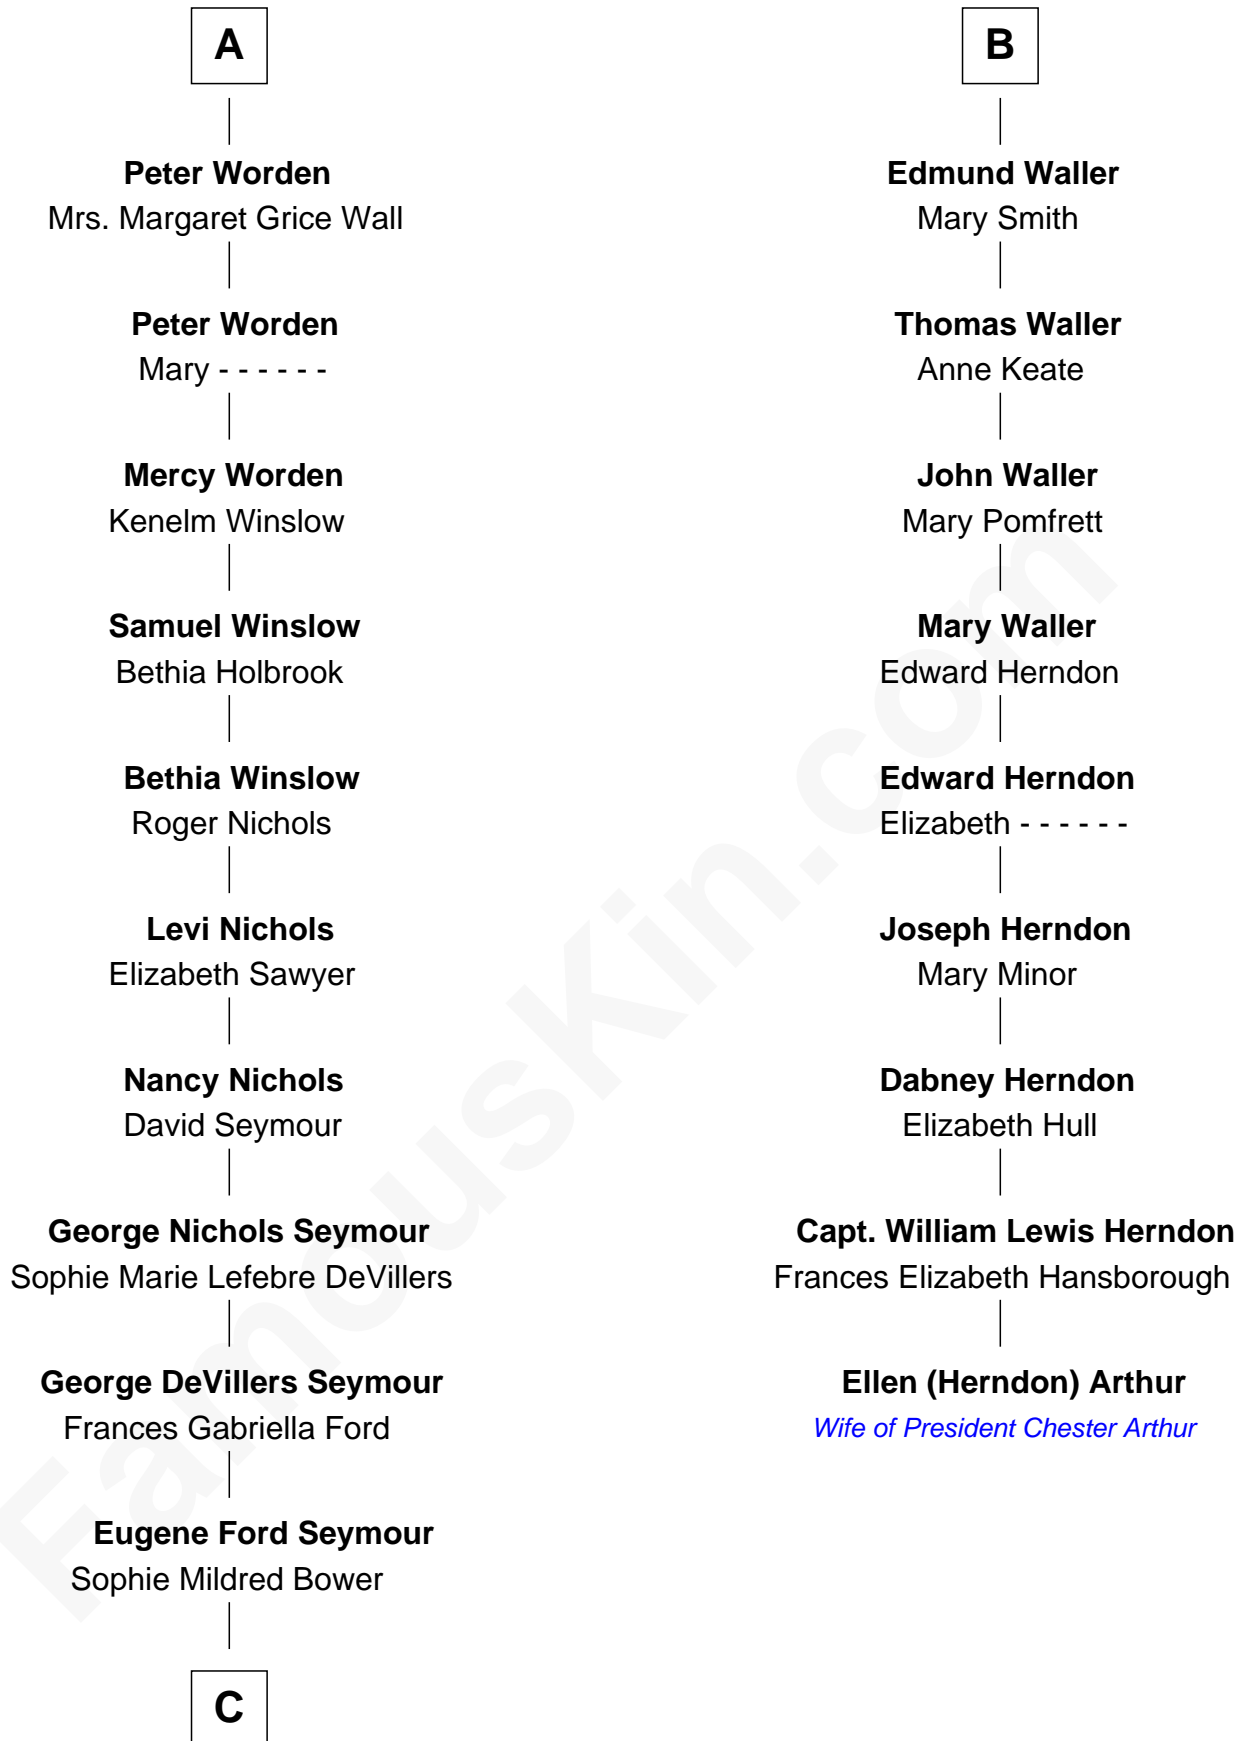

FamousKin.com
Relationship Chart of
Bridget Fonda
Movie Actress

15th cousin 4 times removed of
Ellen (Herndon) Arthur
Wife of President Chester A. Arthur

C

—
Frances Ford Seymour

Henry Jaynes Fonda

—
Peter H. Fonda