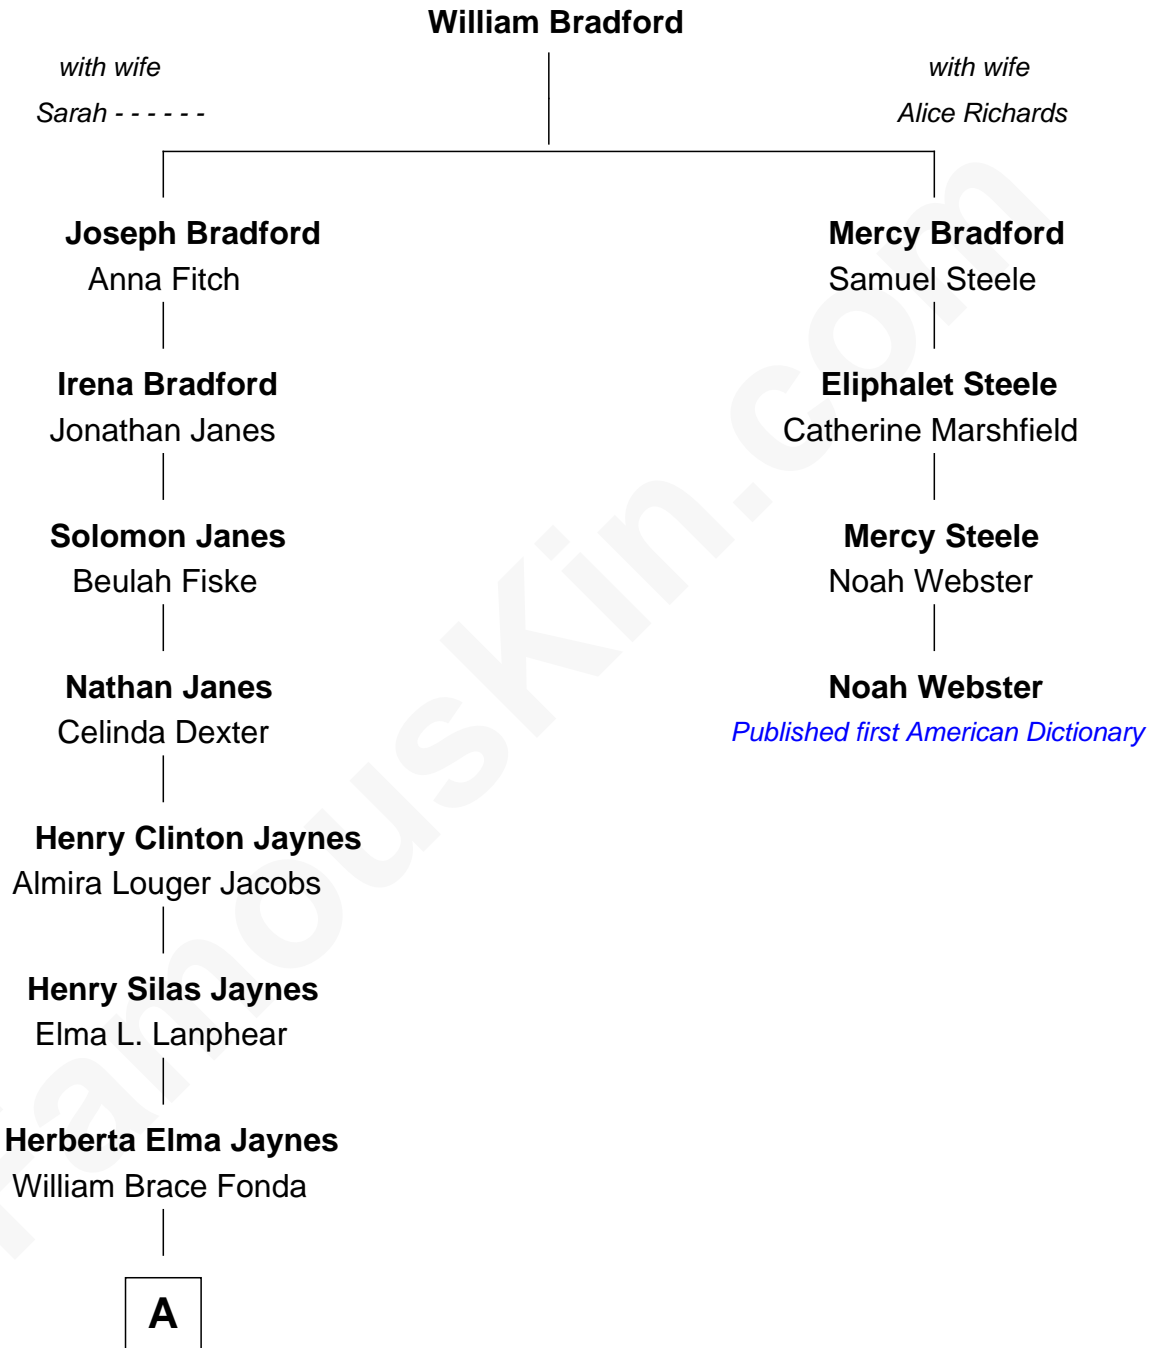

# FamousKin.com Relationship Chart of

**Bridget Fonda**

*Movie Actress*

3rd cousin 6 times removed of

**Noah Webster**

*Published first American Dictionary*

**A**

Henry Jaynes Fonda  
Frances Ford Seymour

Peter H. Fonda  
Susan Jane Brewer

**Bridget Fonda**  
*Movie Actress*

FamousKin.com