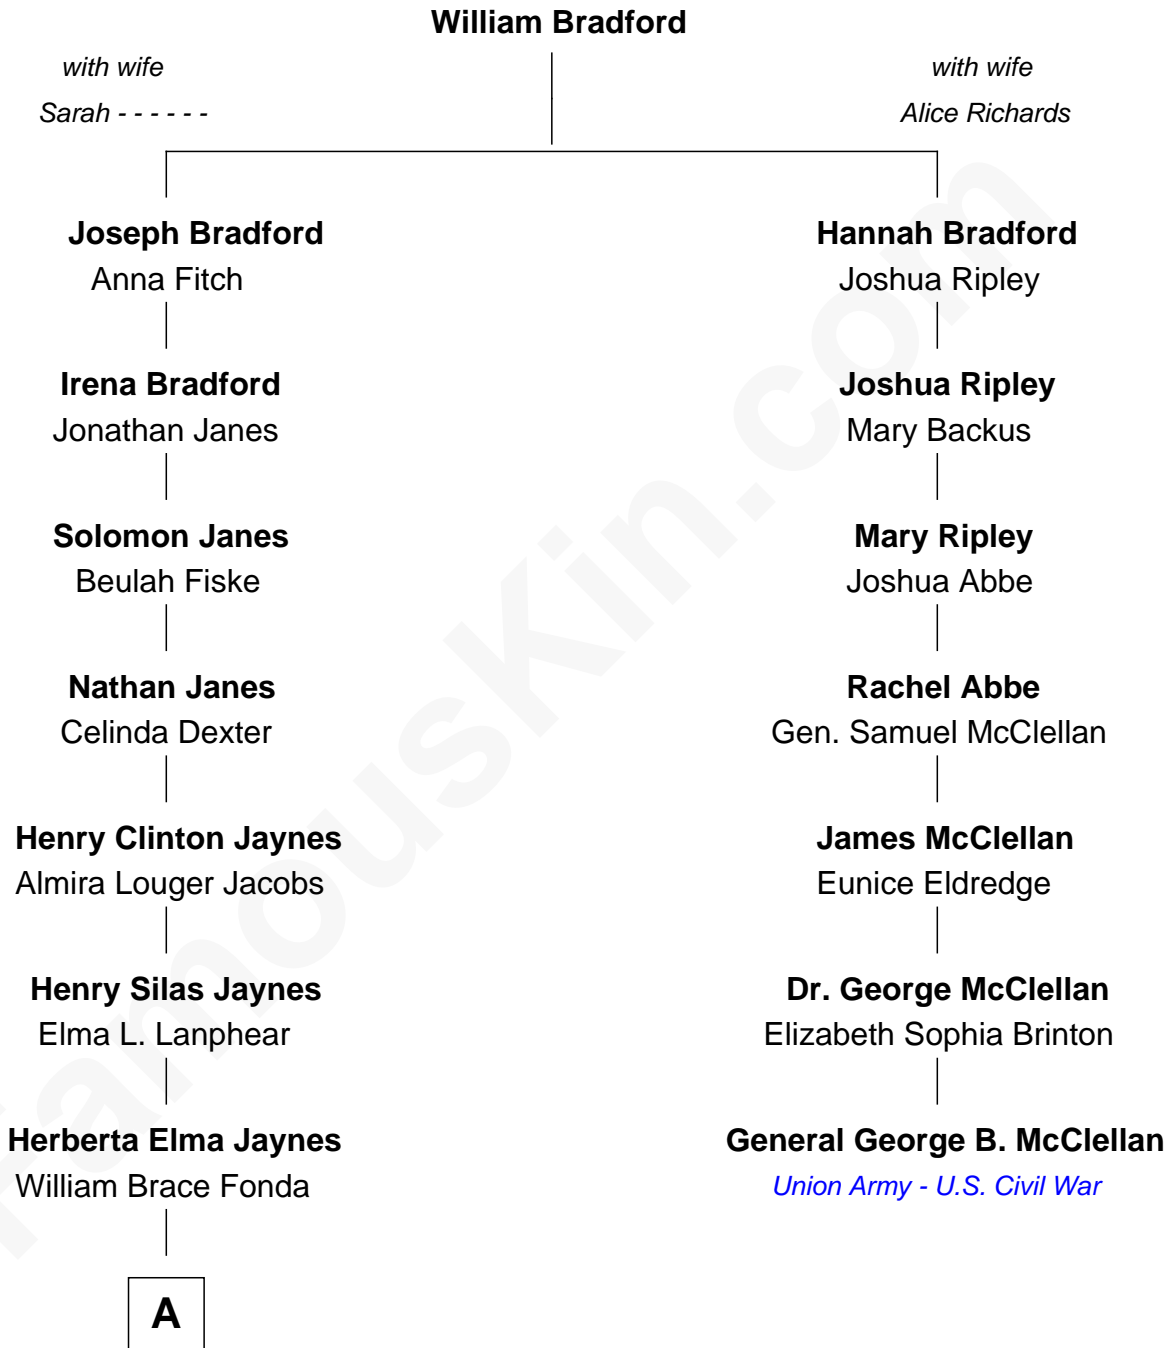

**FamousKin.com**  
**Relationship Chart of**  
**Bridget Fonda**  
*Movie Actress*

6th cousin 3 times removed of  
**General George B. McClellan**  
*Union Army - U.S. Civil War*

**A**

Henry Jaynes Fonda  
Frances Ford Seymour

Peter H. Fonda  
Susan Jane Brewer

**Bridget Fonda**  
*Movie Actress*

FamousKin.com