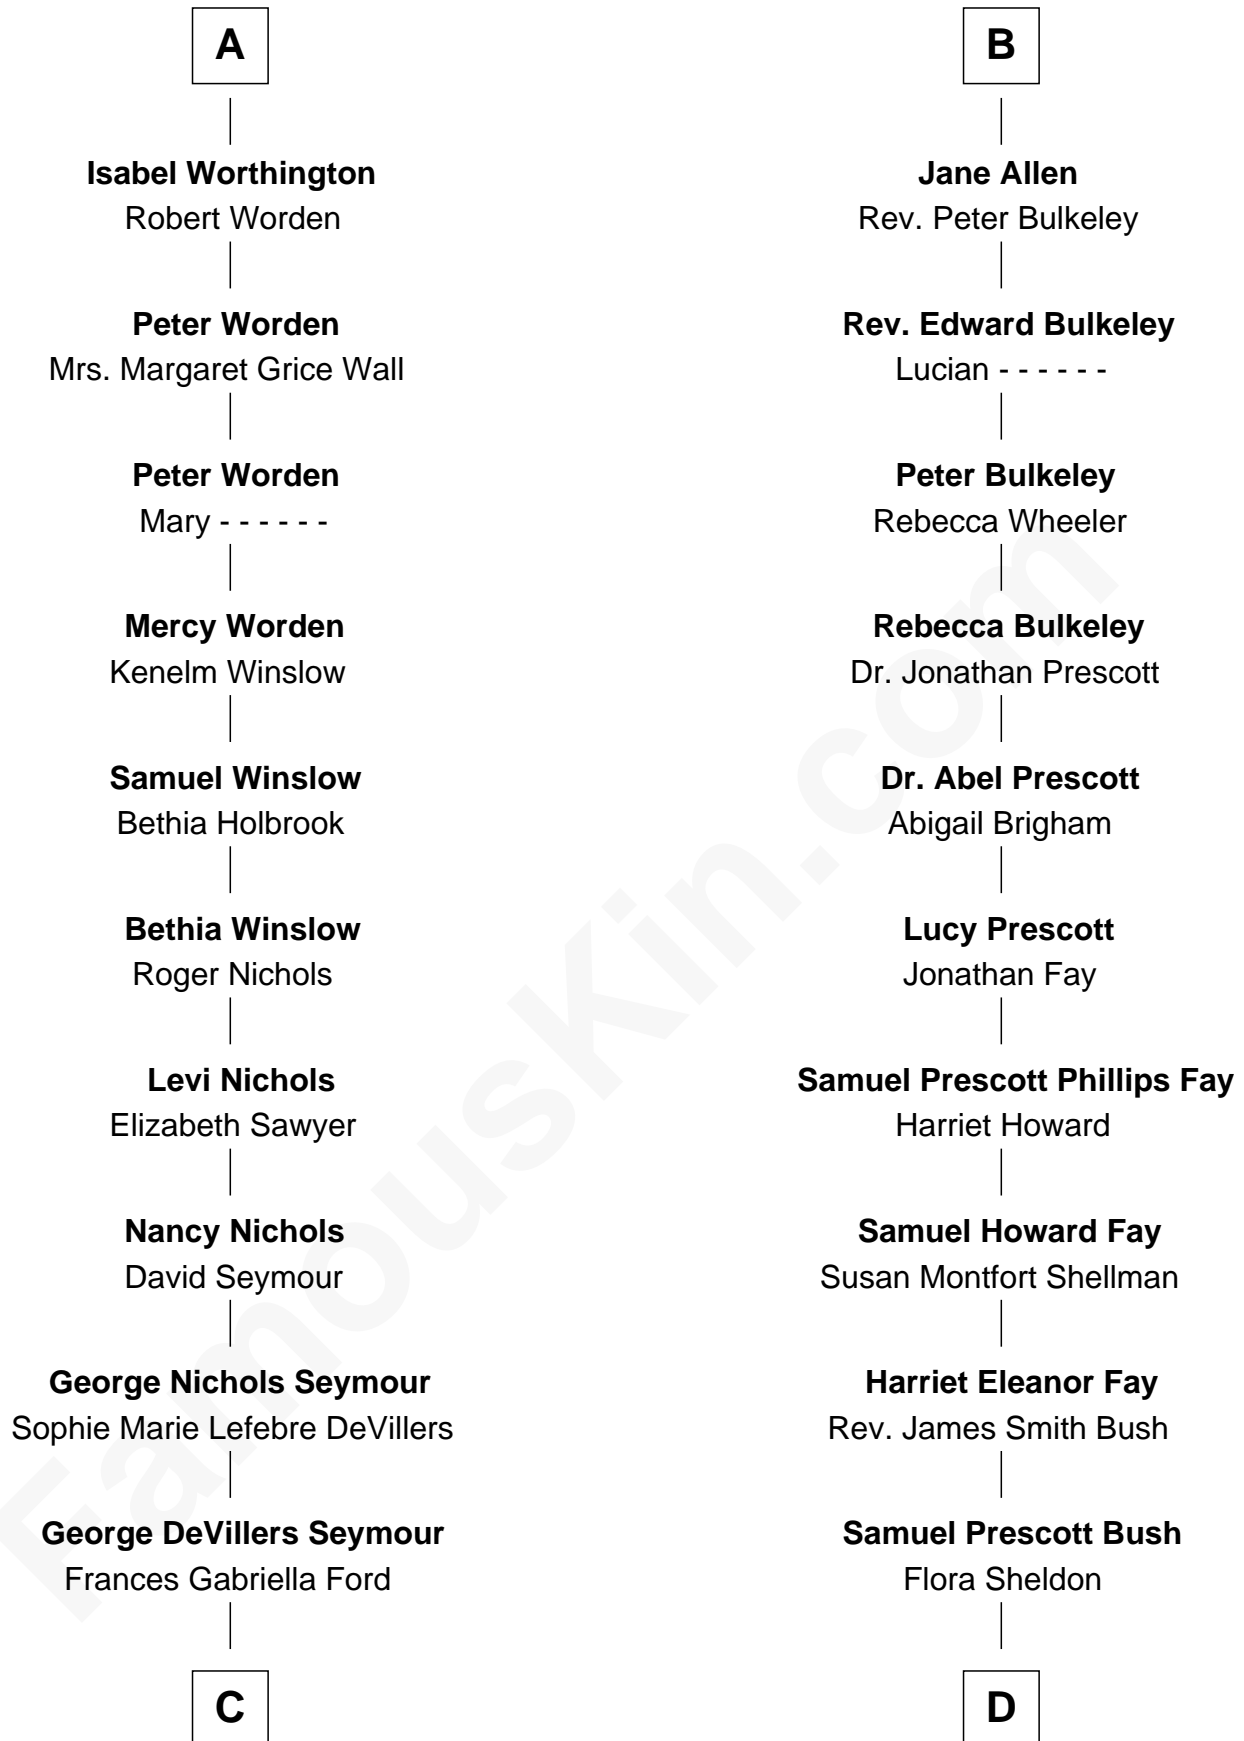

**FamousKin.com**  
**Relationship Chart of**  
**Bridget Fonda**  
*Movie Actress*

18th cousin 2 times removed of  
**George H. W. Bush**  
*41st U.S. President*

**C**

**Eugene Ford Seymour**  
Sophie Mildred Bower

**Frances Ford Seymour**  
Henry Jaynes Fonda

**Peter H. Fonda**  
Susan Jane Brewer

**Bridget Fonda**  
*Movie Actress*

**D**

**Prescott Sheldon Bush**  
Dorothy Wear Walker

**George H. W. Bush**  
*41st U.S. President*