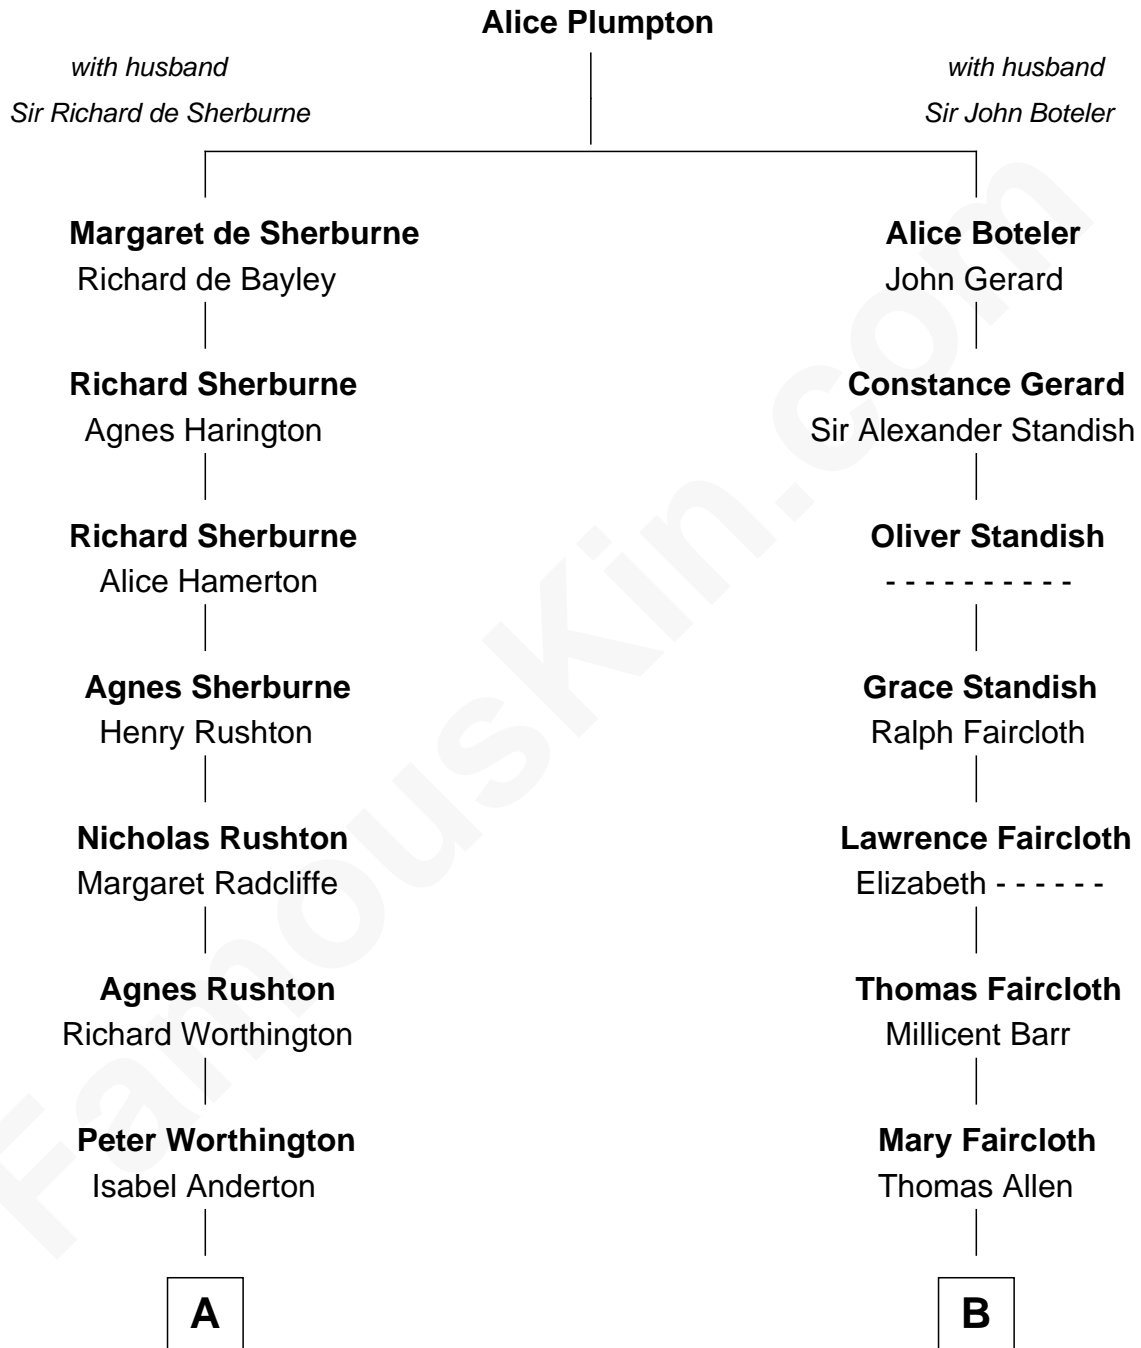

**FamousKin.com**  
**Relationship Chart of**  
**Bridget Fonda**  
*Movie Actress*

18th cousin 2 times removed of  
**George H. W. Bush**  
*41st U.S. President*

**C**

**Eugene Ford Seymour**  
Sophie Mildred Bower

**Frances Ford Seymour**  
Henry Jaynes Fonda

**Peter H. Fonda**  
Susan Jane Brewer

**Bridget Fonda**  
*Movie Actress*

**D**

**Prescott Sheldon Bush**  
Dorothy Wear Walker

**George H. W. Bush**  
*41st U.S. President*