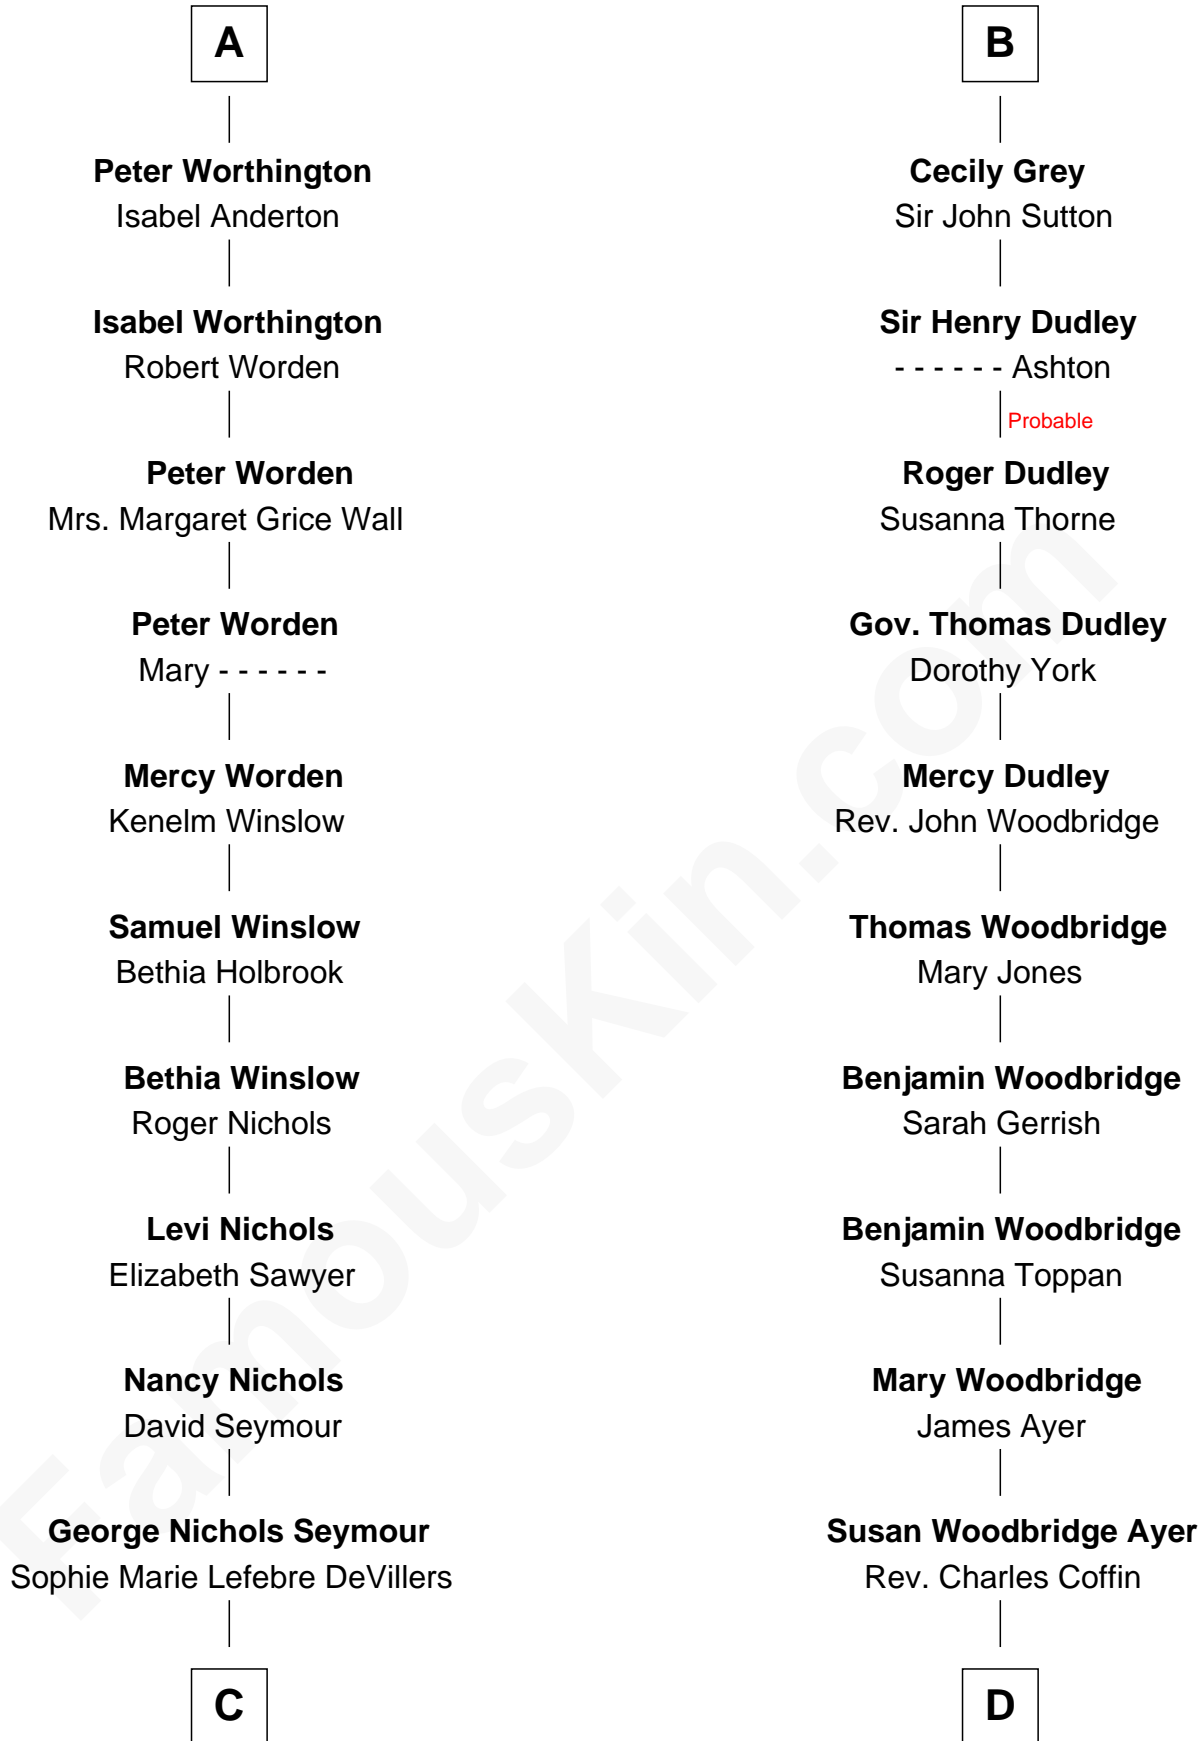

**FamousKin.com**  
**Relationship Chart of**  
**Bridget Fonda**  
*Movie Actress*

20th cousin 1 time removed of  
**Tennessee Williams**  
*Author of A Streetcar Named Desire*

**C**

**George DeVillers Seymour**

Frances Gabriella Ford

**Eugene Ford Seymour**

Sophie Mildred Bower

**Frances Ford Seymour**

Henry Jaynes Fonda

**Peter H. Fonda**

Susan Jane Brewer

**Bridget Fonda**

**Tennessee Williams**

*Author of A Streetcar Named Desire*