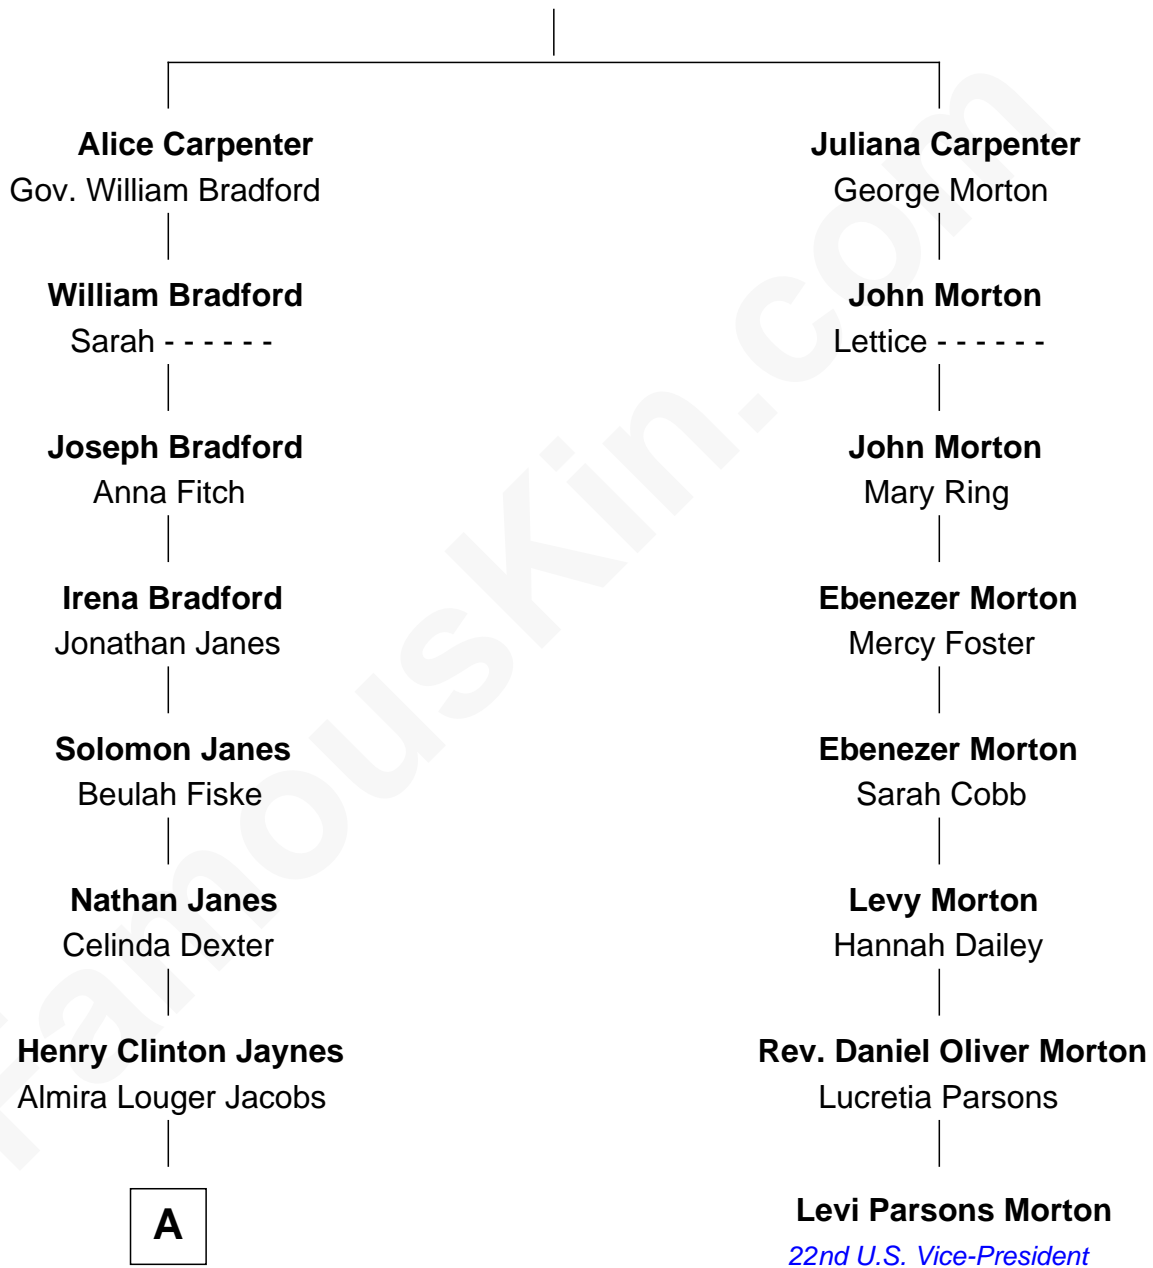

FamousKin.com
Relationship Chart of
Bridget Fonda
Movie Actress

7th cousin 4 times removed of

Levi Parsons Morton
22nd U.S. Vice-President

Alexander Carpenter

A

Henry Silas Jaynes

Elma L. Lanphear

Herberta Elma Jaynes

William Brace Fonda

Henry Jaynes Fonda

Frances Ford Seymour

Peter H. Fonda

Susan Jane Brewer

Bridget Fonda

Movie Actress