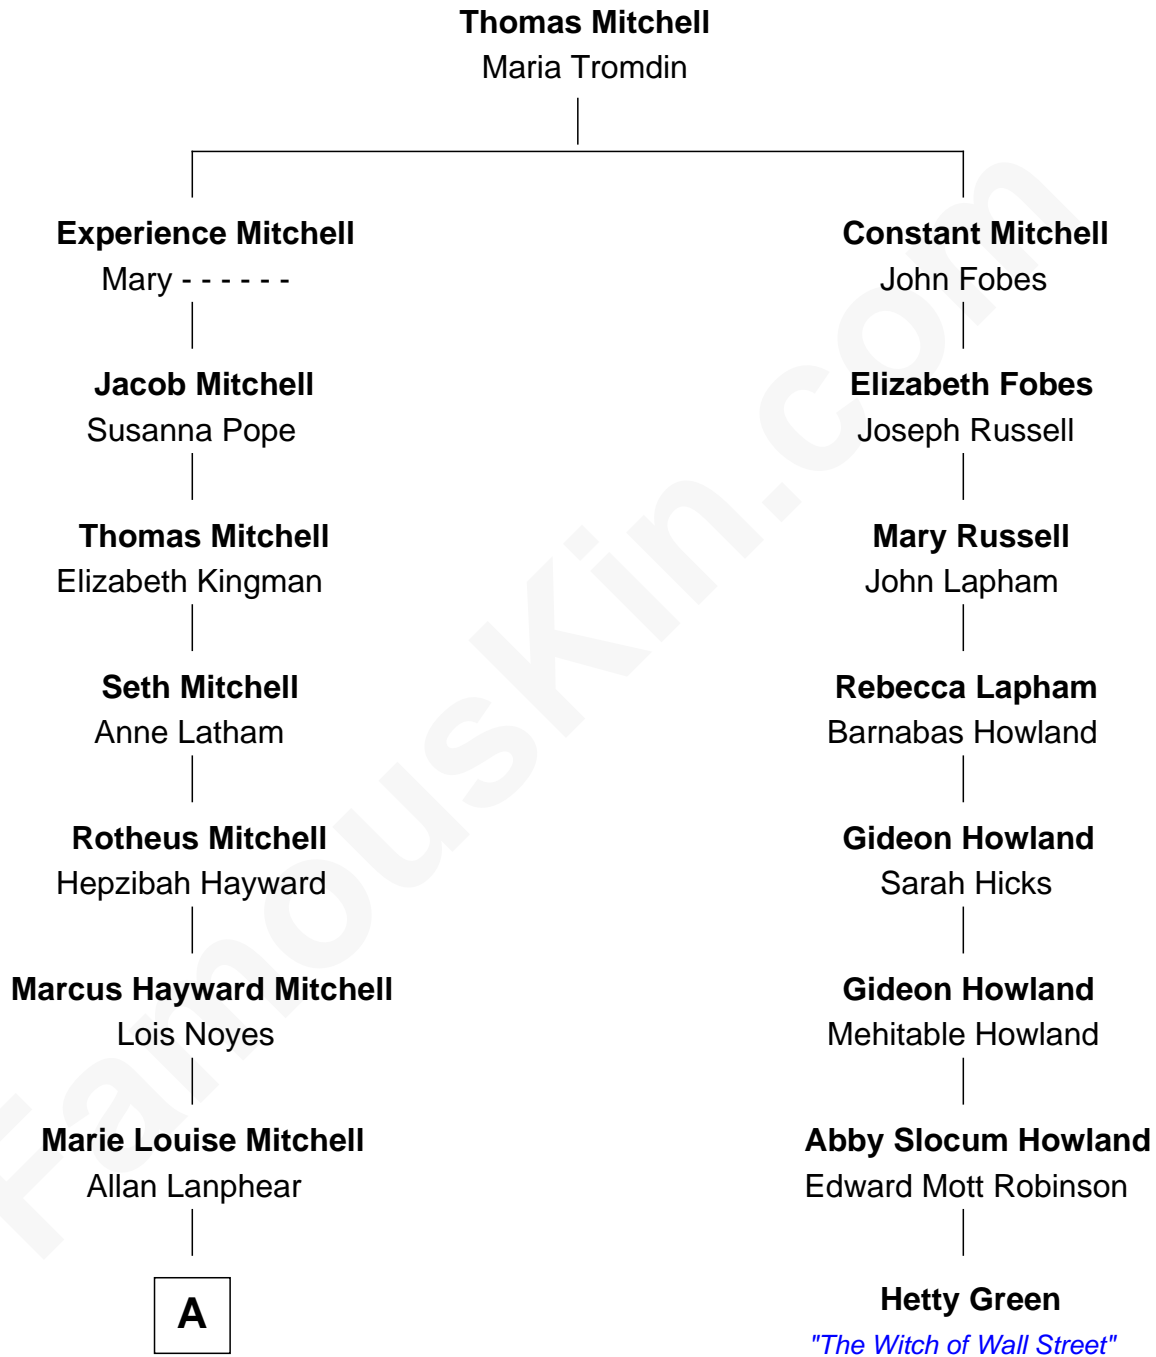

FamousKin.com
Relationship Chart of
Bridget Fonda
Movie Actress

7th cousin 4 times removed of

Hetty Green
"The Witch of Wall Street"

A

—
Elma L. Lanphear
Henry Silas Jaynes

—
Herberta Elma Jaynes
William Brace Fonda

—
Henry Jaynes Fonda
Frances Ford Seymour

—
Peter H. Fonda
Susan Jane Brewer

—
Bridget Fonda
Movie Actress