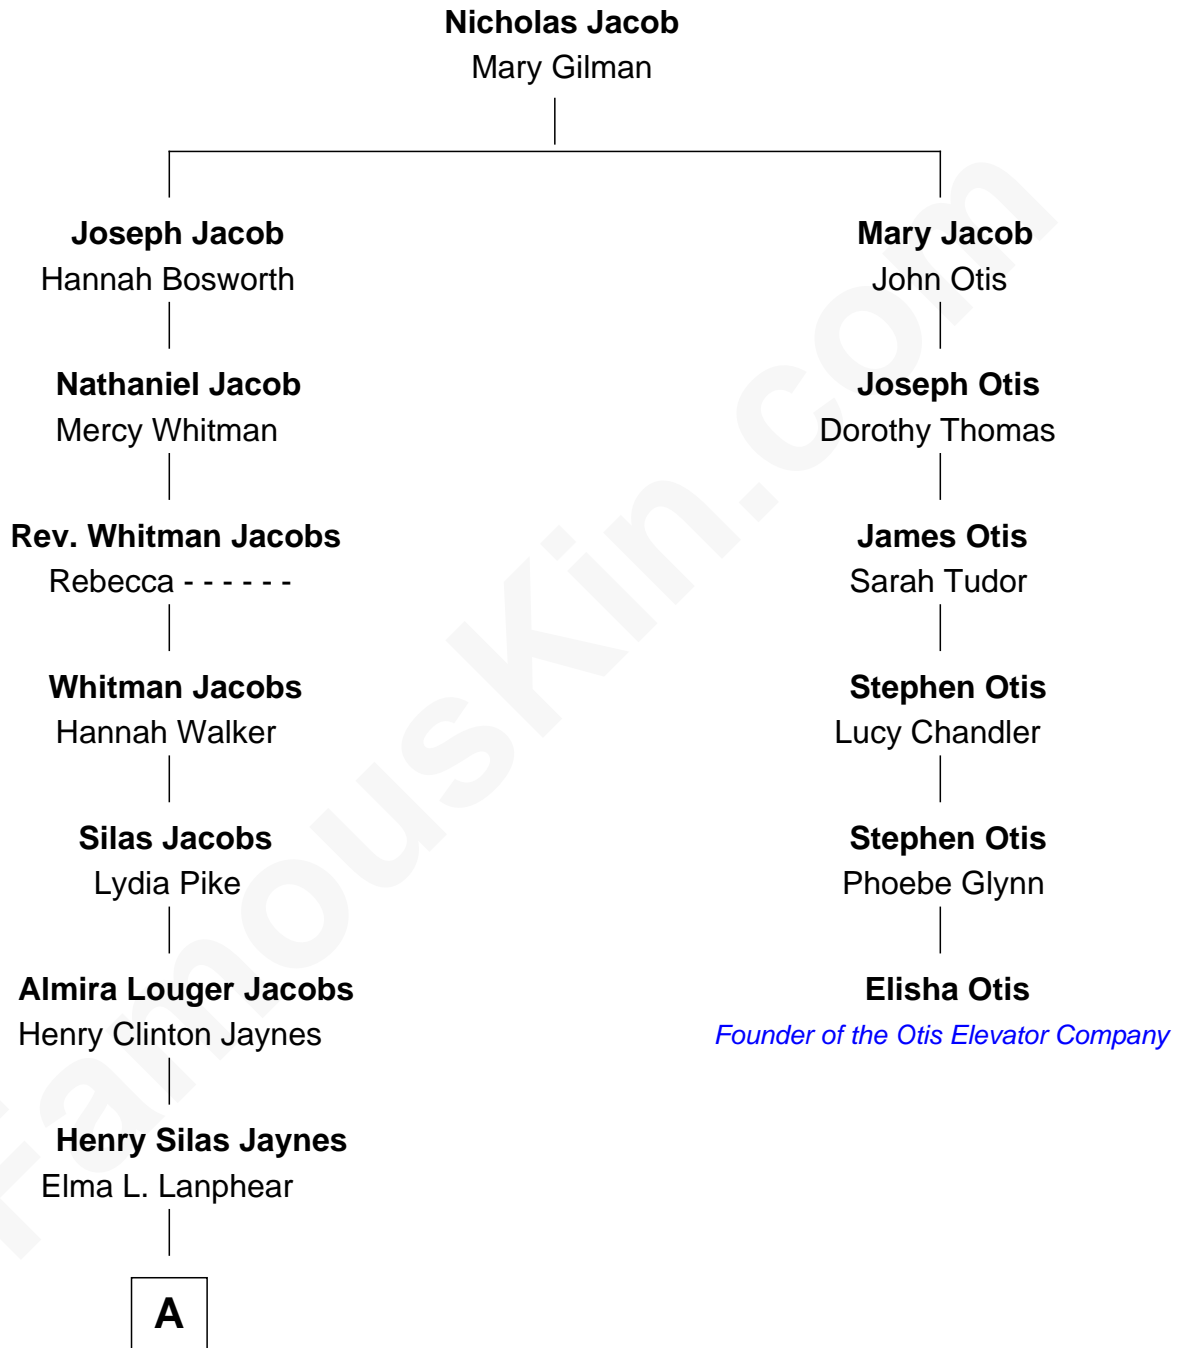

FamousKin.com
Relationship Chart of
Bridget Fonda
Movie Actress

5th cousin 5 times removed of

Elisha Otis
Founder of the Otis Elevator Company

A

—
Herberta Elma Jaynes

William Brace Fonda

—
Henry Jaynes Fonda

Frances Ford Seymour

—
Peter H. Fonda

Susan Jane Brewer

—
Bridget Fonda

Movie Actress

FamousKin.com