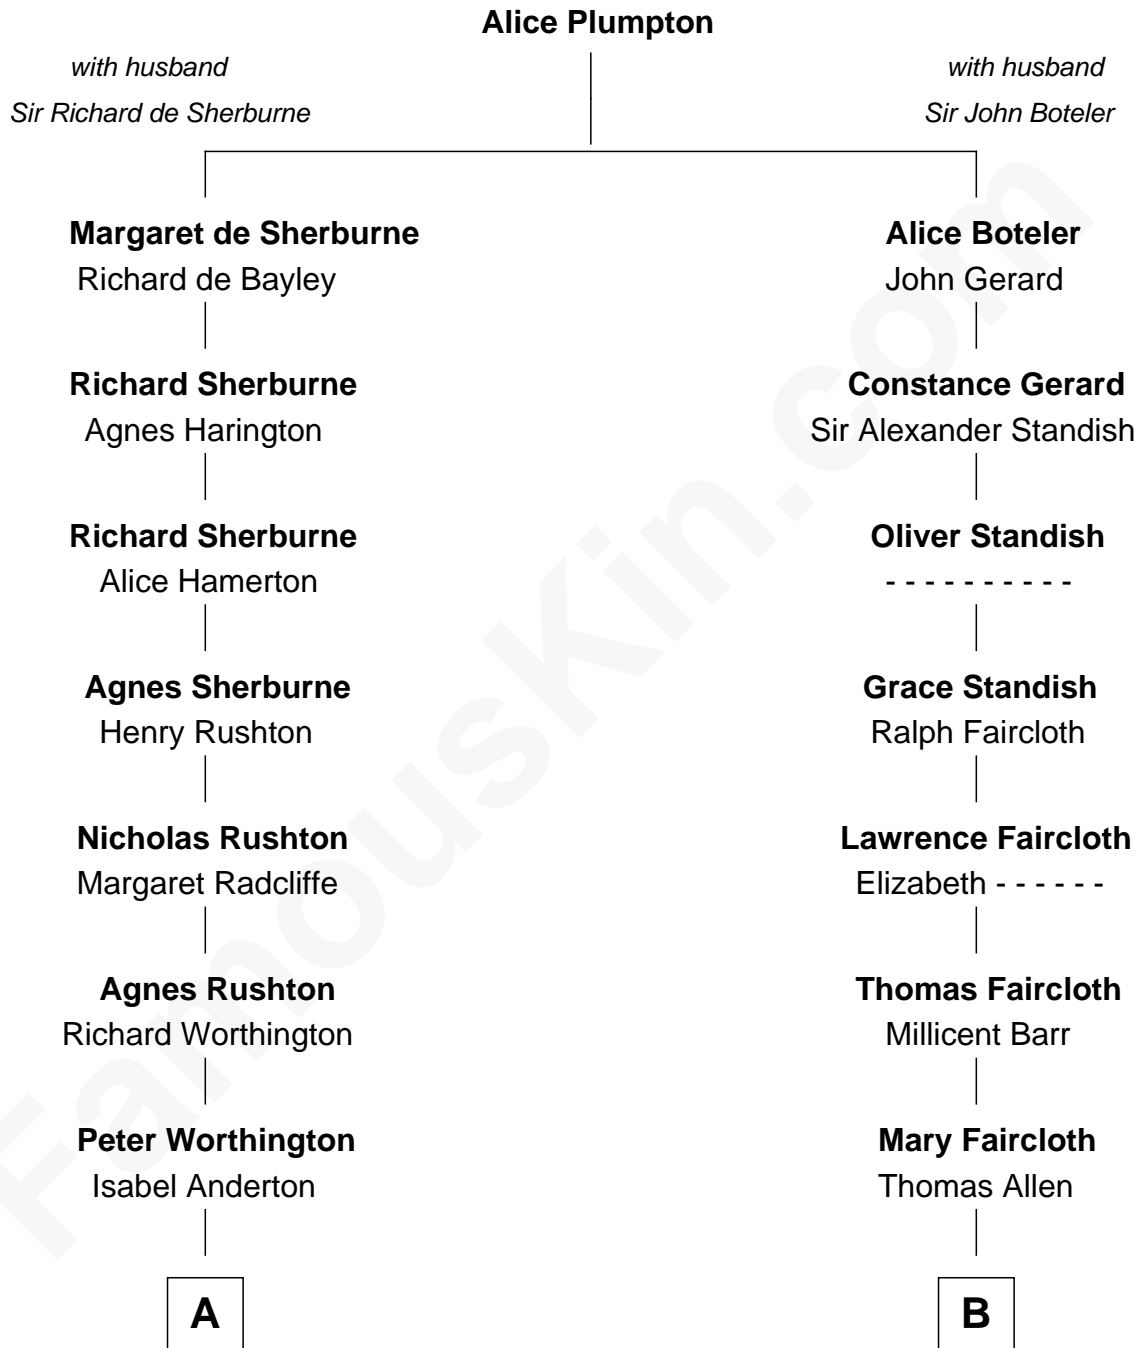

FamousKin.com
Relationship Chart of
Bridget Fonda
Movie Actress

12th cousin 8 times removed of

John Hancock
Signer of the Declaration of Independence

C

Eugene Ford Seymour

Sophie Mildred Bower

Frances Ford Seymour