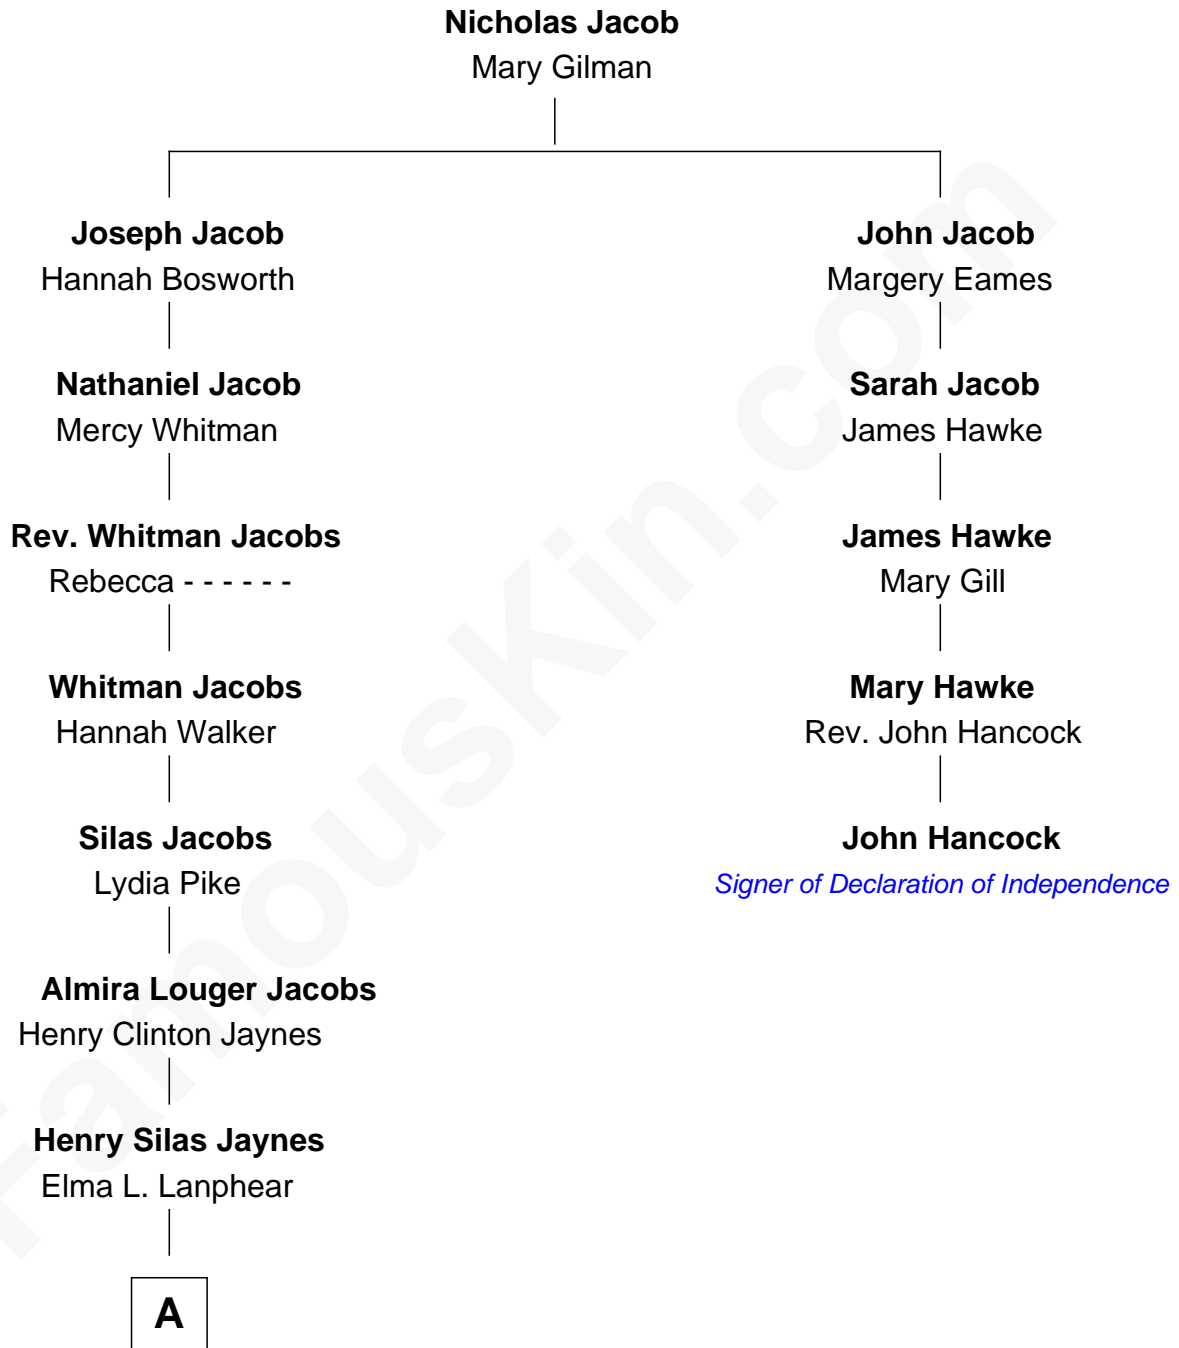

# FamousKin.com Relationship Chart of

**Bridget Fonda**

*Movie Actress*

4th cousin 6 times removed of

**John Hancock**

*Signer of the Declaration of Independence*

**A**

—  
**Herberta Elma Jaynes**

William Brace Fonda

—  
**Henry Jaynes Fonda**

Frances Ford Seymour

—  
**Peter H. Fonda**

Susan Jane Brewer

—  
**Bridget Fonda**

*Movie Actress*