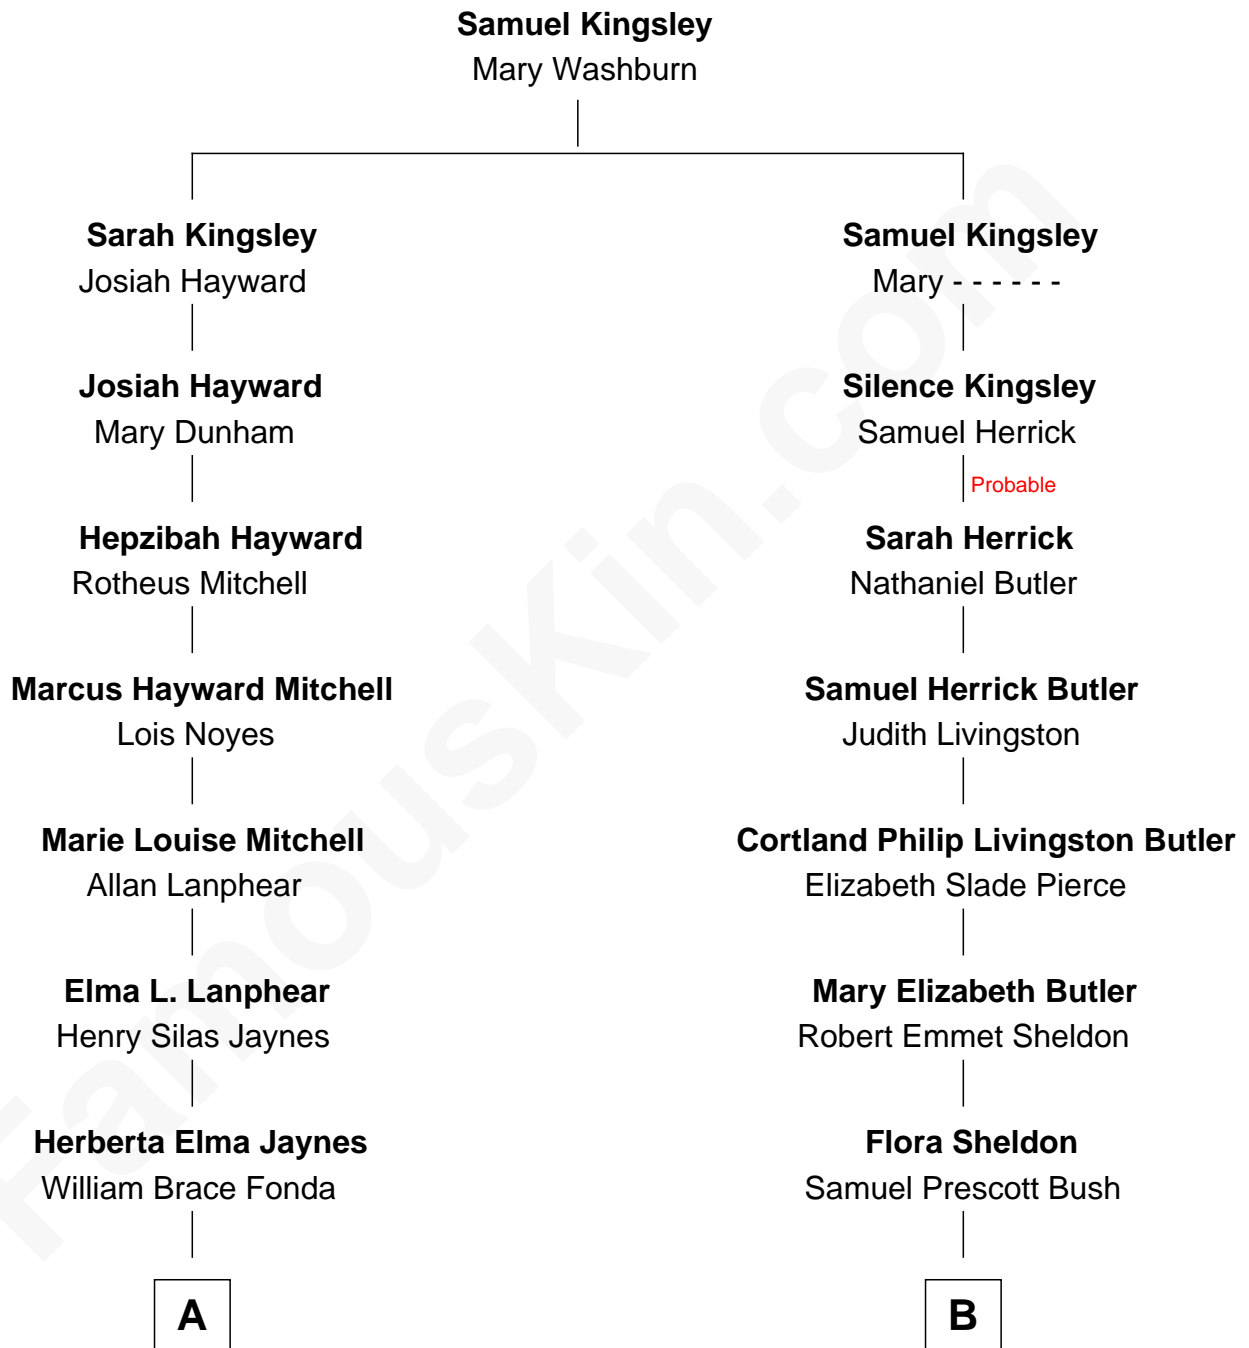

FamousKin.com Relationship Chart of

Bridget Fonda

Movie Actress

9th cousin of

Jeb Bush

43rd Governor of Florida

A

Henry Jaynes Fonda
Frances Ford Seymour

Peter H. Fonda
Susan Jane Brewer

Bridget Fonda
Movie Actress

B

Prescott Sheldon Bush
Dorothy Wear Walker

George Herbert Walker Bush
Barbara Pierce

Jeb Bush
43rd Governor of Florida

FamousKin.com