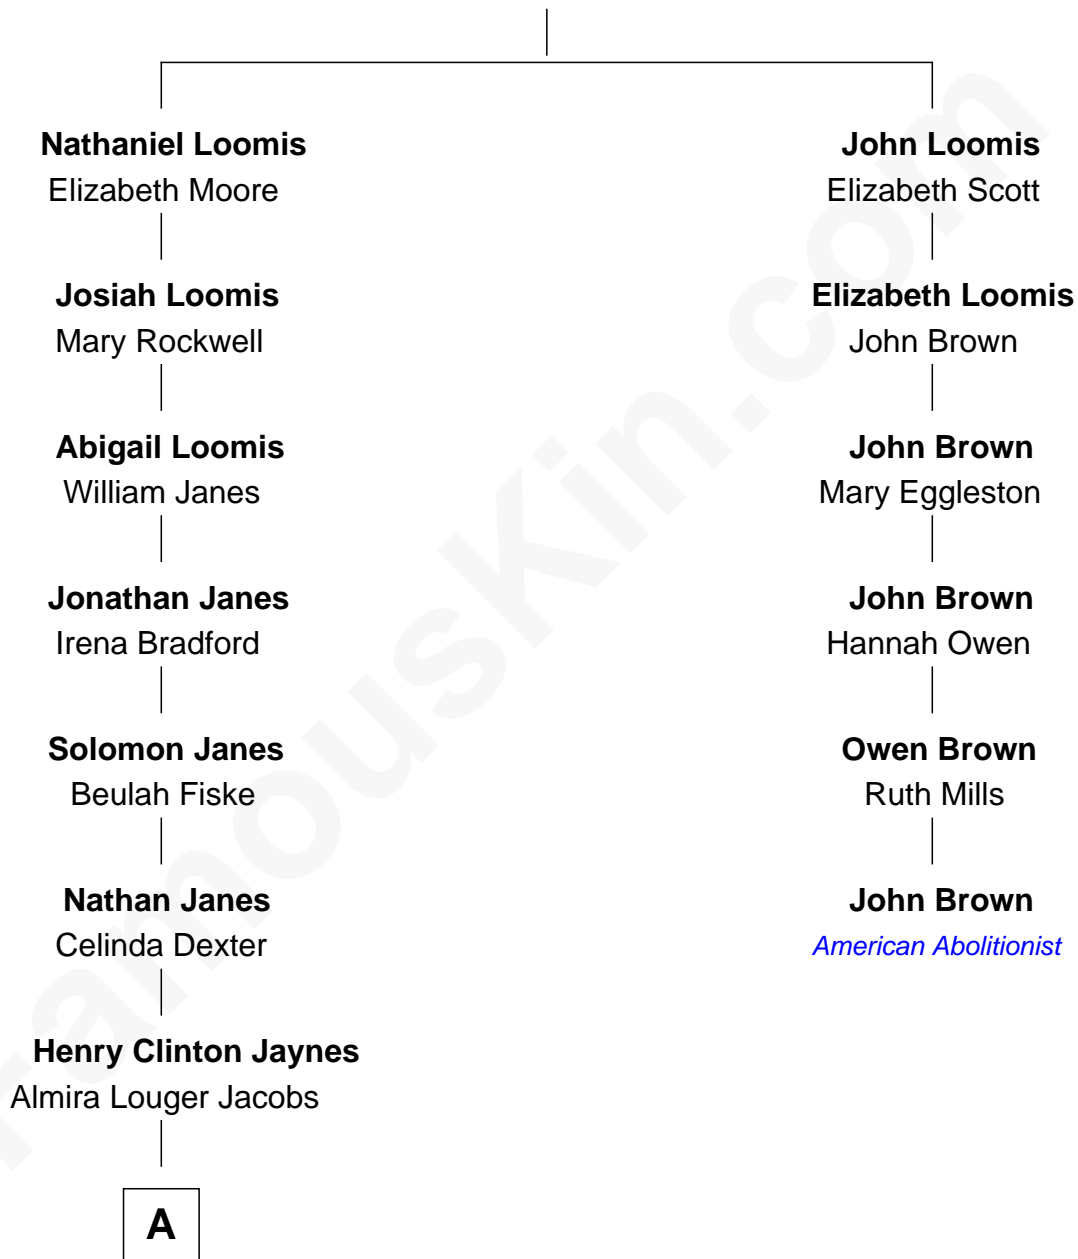

FamousKin.com Relationship Chart of

Bridget Fonda

Movie Actress

5th cousin 6 times removed of

John Brown

American Abolitionist

Joseph Loomis

Mary White

A

Henry Silas Jaynes

Elma L. Lanphear

Herberta Elma Jaynes

William Brace Fonda

Henry Jaynes Fonda

Frances Ford Seymour

Peter H. Fonda