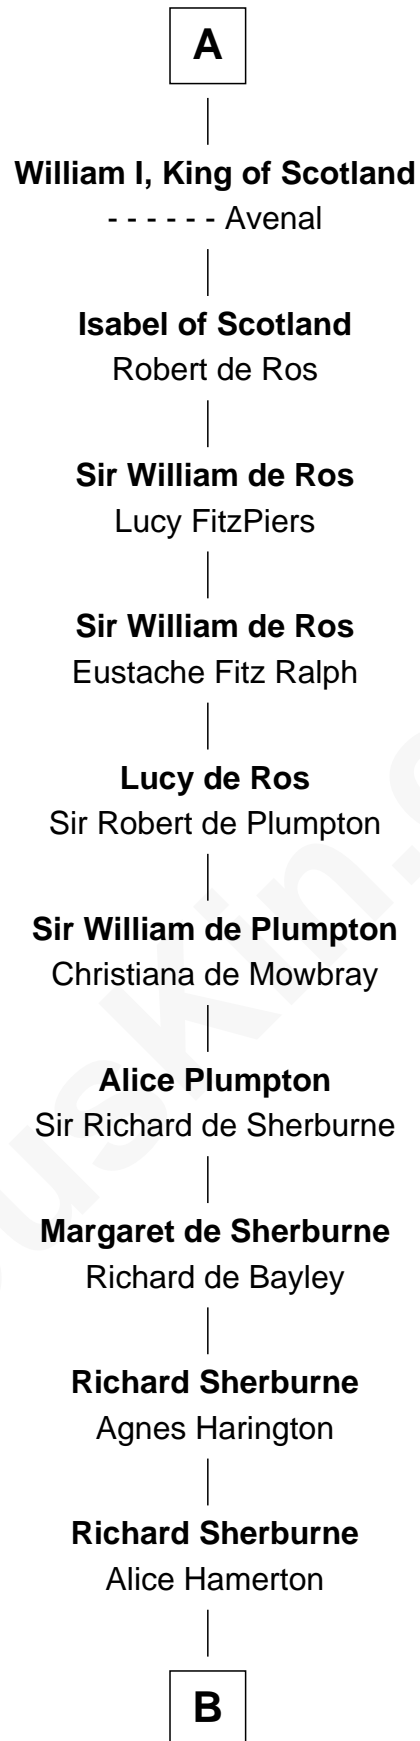

FamousKin.com Relationship Chart of

Bridget Fonda

Movie Actress

33rd Great-granddaughter of

King Robert I

King of France

B

Agnes Sherburne

Henry Rushton

Nicholas Rushton

Margaret Radcliffe

Agnes Rushton

Richard Worthington

Peter Worthington

Isabel Anderton

Isabel Worthington

Robert Worden

Peter Worden

Mrs. Margaret Grice Wall

Peter Worden

Mary - - - - -

Mercy Worden

Kenelm Winslow

Samuel Winslow

David Seymour

George Nichols Seymour

Sophie Marie Lefebre DeVillers

George DeVillers Seymour

Frances Gabriella Ford

Eugene Ford Seymour

Sophie Mildred Bower

Frances Ford Seymour