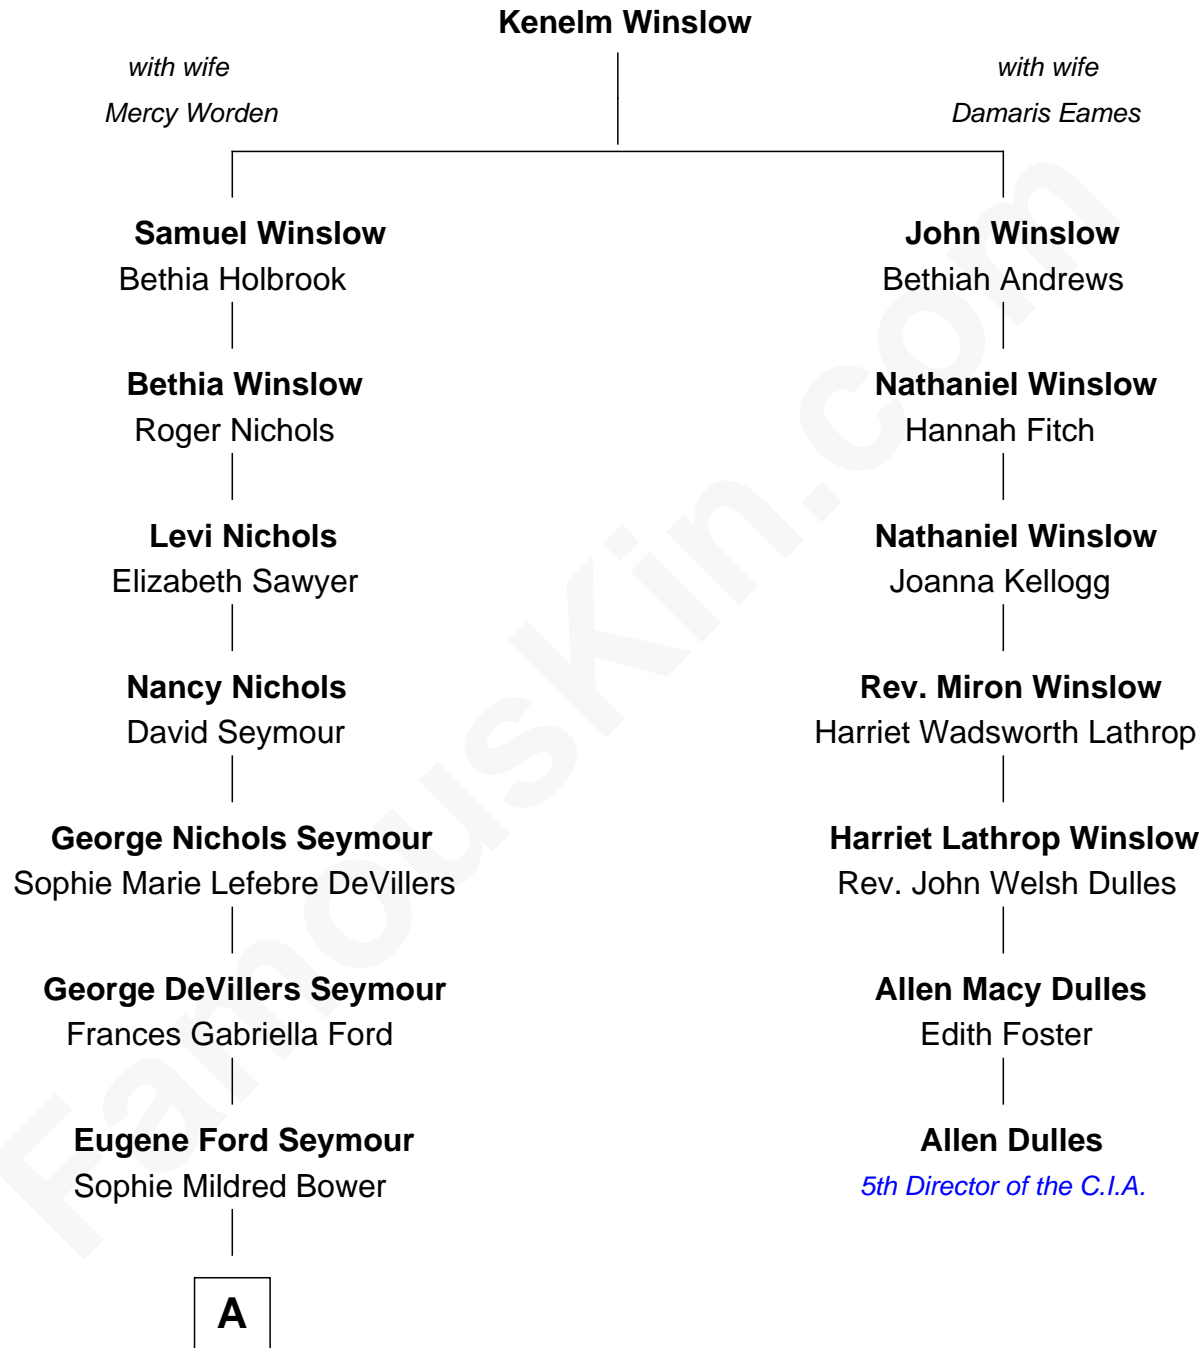

FamousKin.com
Relationship Chart of
Bridget Fonda
Movie Actress

6th cousin 3 times removed of

Allen Dulles
5th Director of the C.I.A.

A

—
Frances Ford Seymour

Henry Jaynes Fonda

—
Peter H. Fonda

Susan Jane Brewer