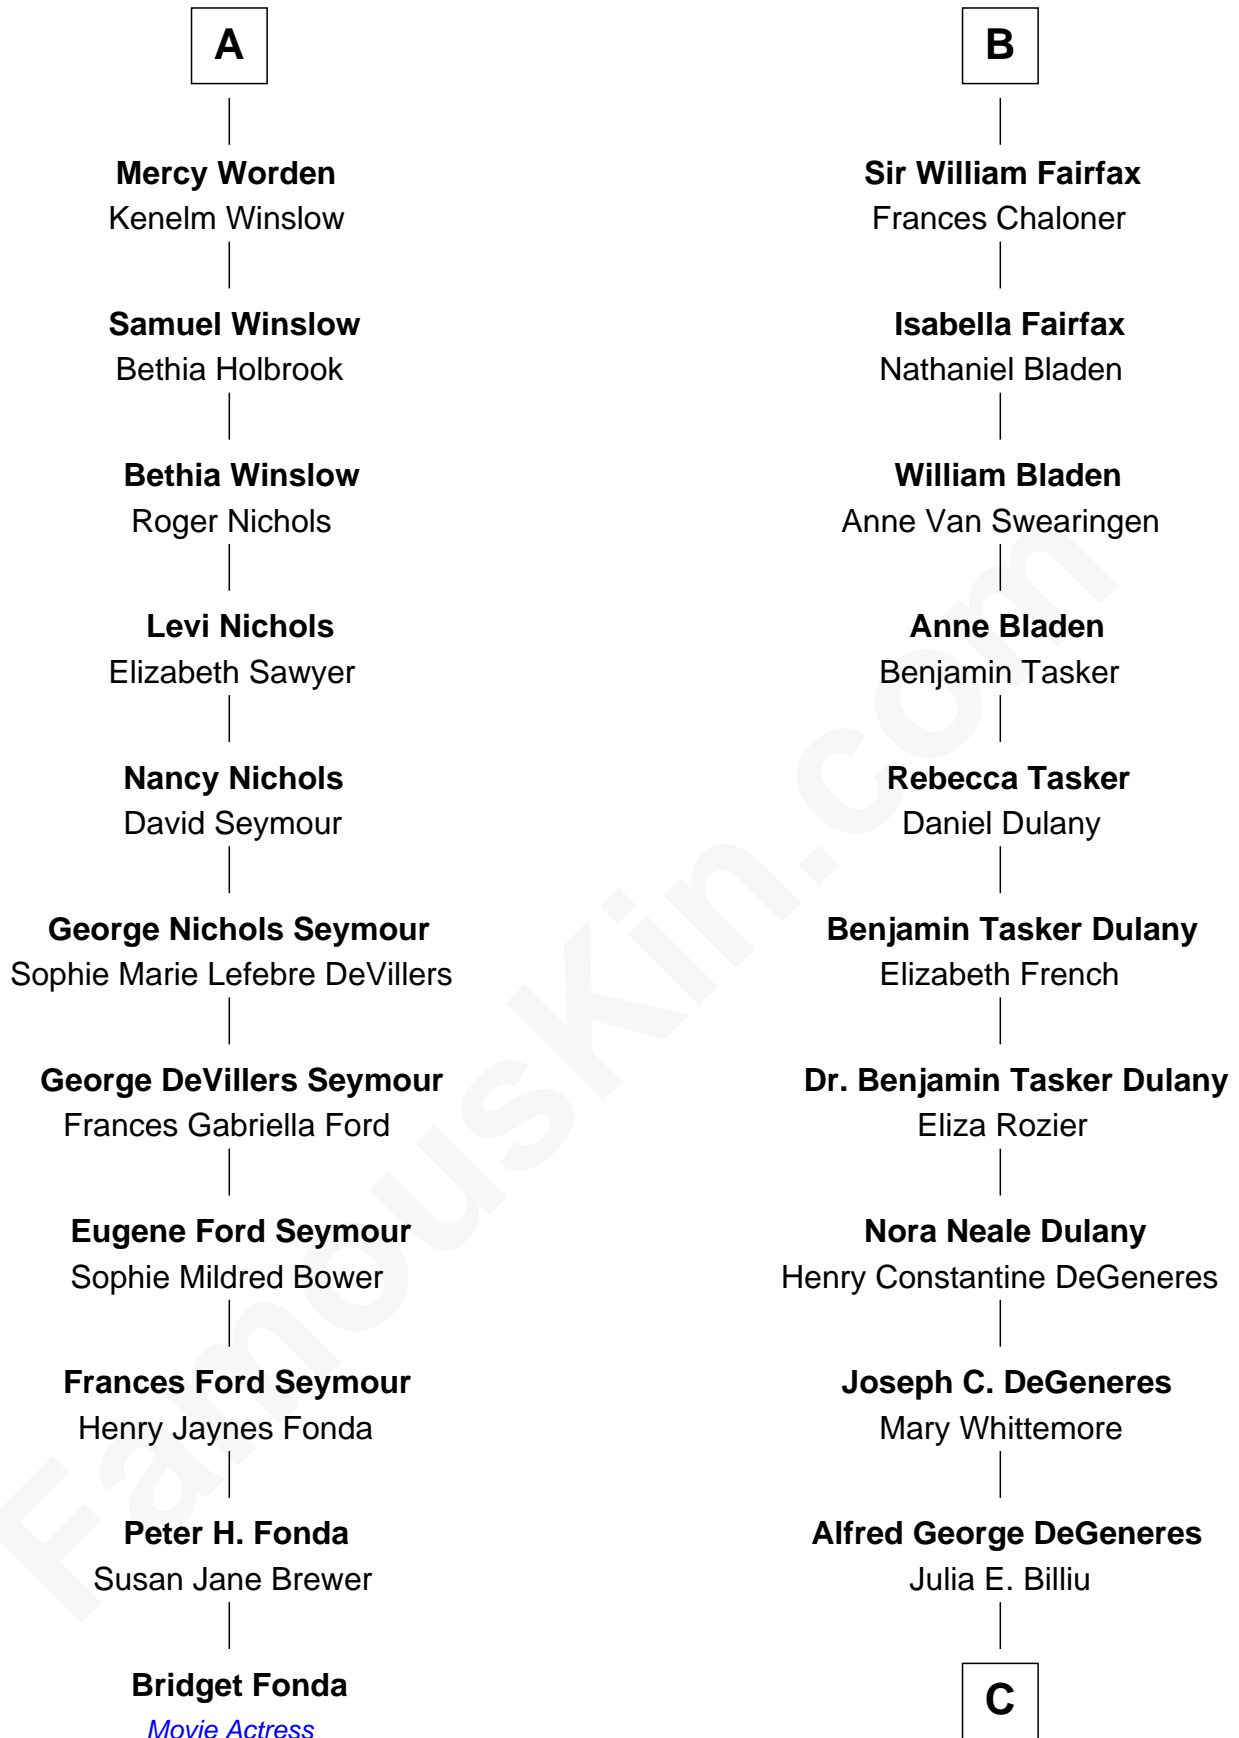

FamousKin.com
Relationship Chart of
Bridget Fonda
Movie Actress

17th cousin 2 times removed of
Ellen DeGeneres
Comedienne and TV Personality

C

Elliot Everett DeGeneres

Ruth Elodie Martin

Elliot Everett DeGeneres