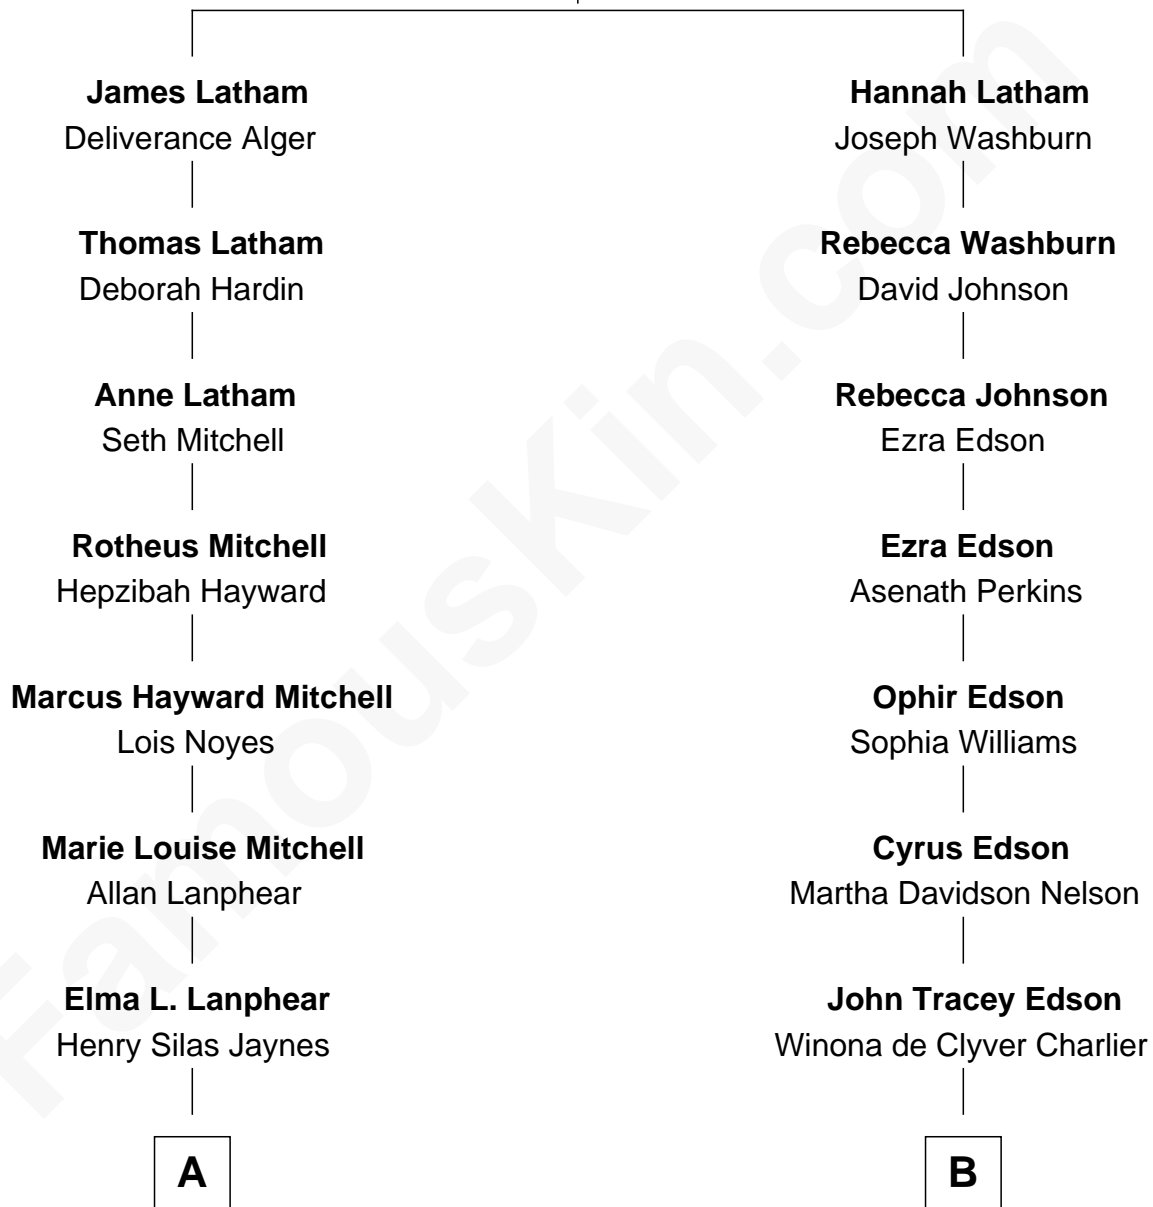

FamousKin.com Relationship Chart of

Bridget Fonda

Movie Actress

8th cousin 2 times removed of

Pete Seeger

American Folk Singer

Robert Latham
Susanna Winslow

FamousKin.com