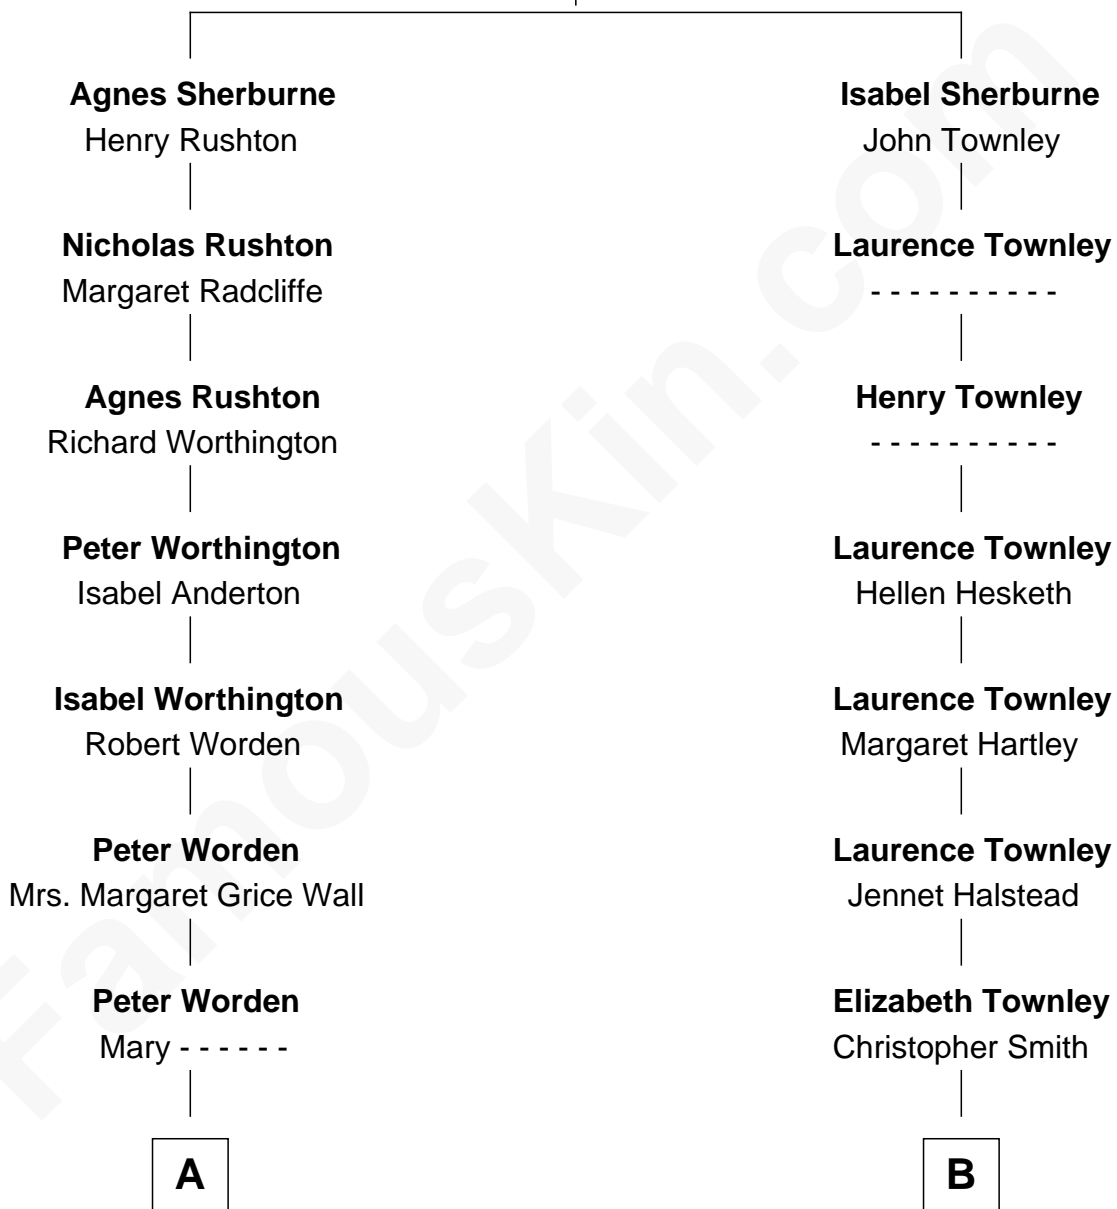

FamousKin.com Relationship Chart of

Bridget Fonda

Movie Actress

17th cousin of

Adlai Stevenson III

U.S. Senator from Illinois

Richard Sherburne

Alice Hamerton

Bridget Fonda photo by [Rita Molnár](#) ([CC BY-SA 2.0](#))