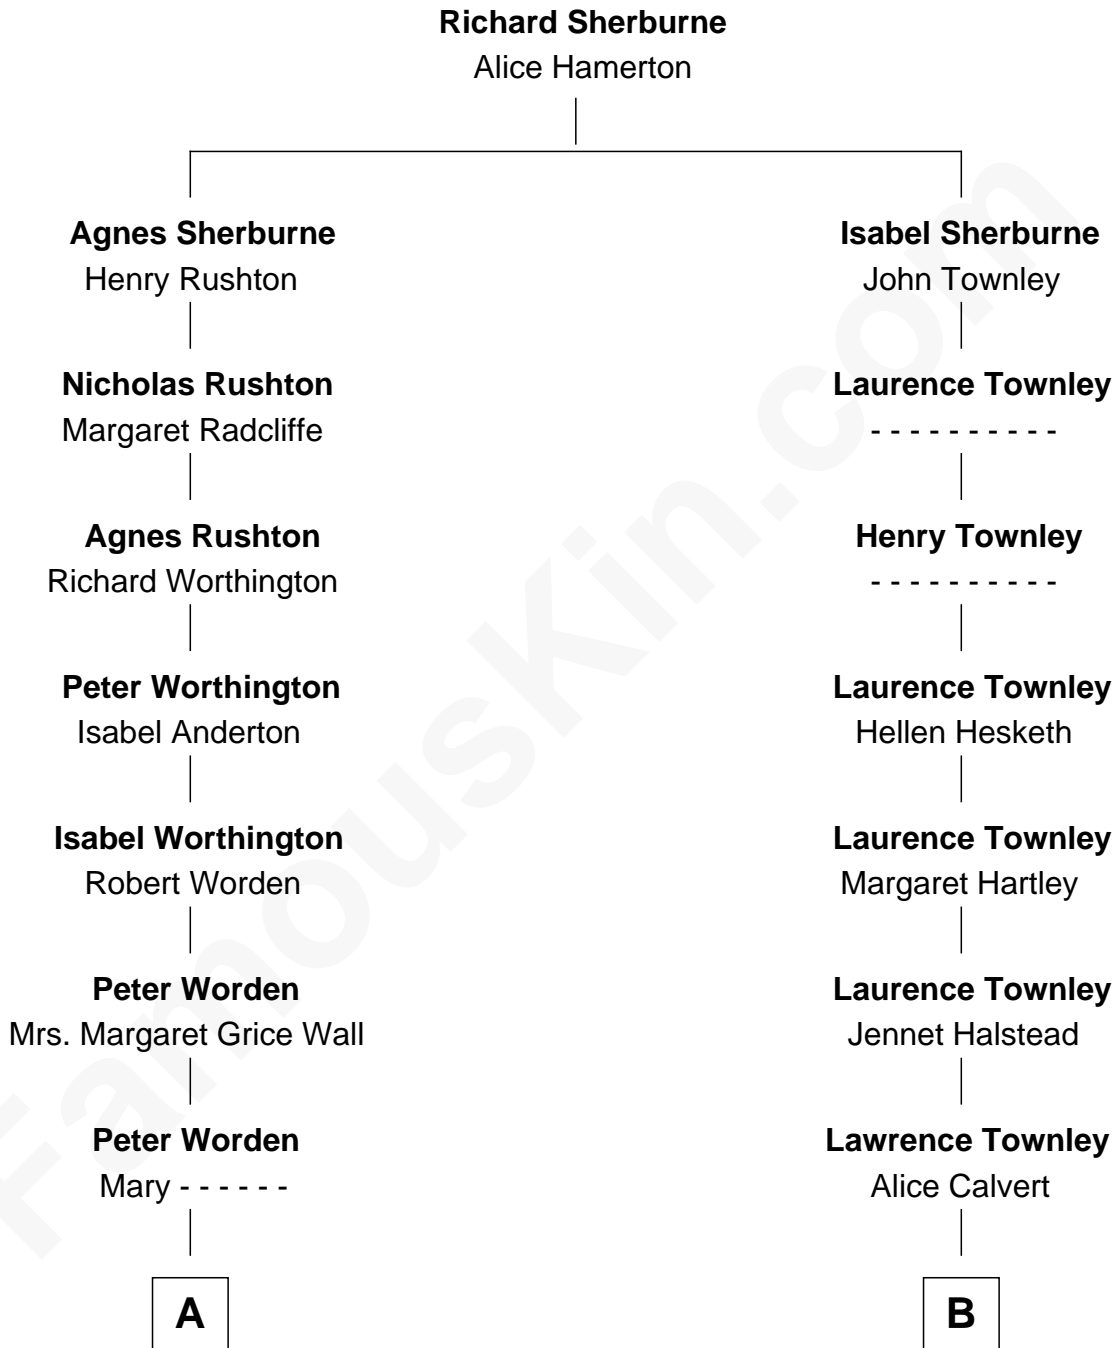

FamousKin.com
Relationship Chart of
Bridget Fonda
Movie Actress

12th cousin 5 times removed of
General Robert E. Lee
Confederate Army - U.S. Civil War

Bridget Fonda photo by [Rita Molnár](#) ([CC BY-SA 2.0](#))