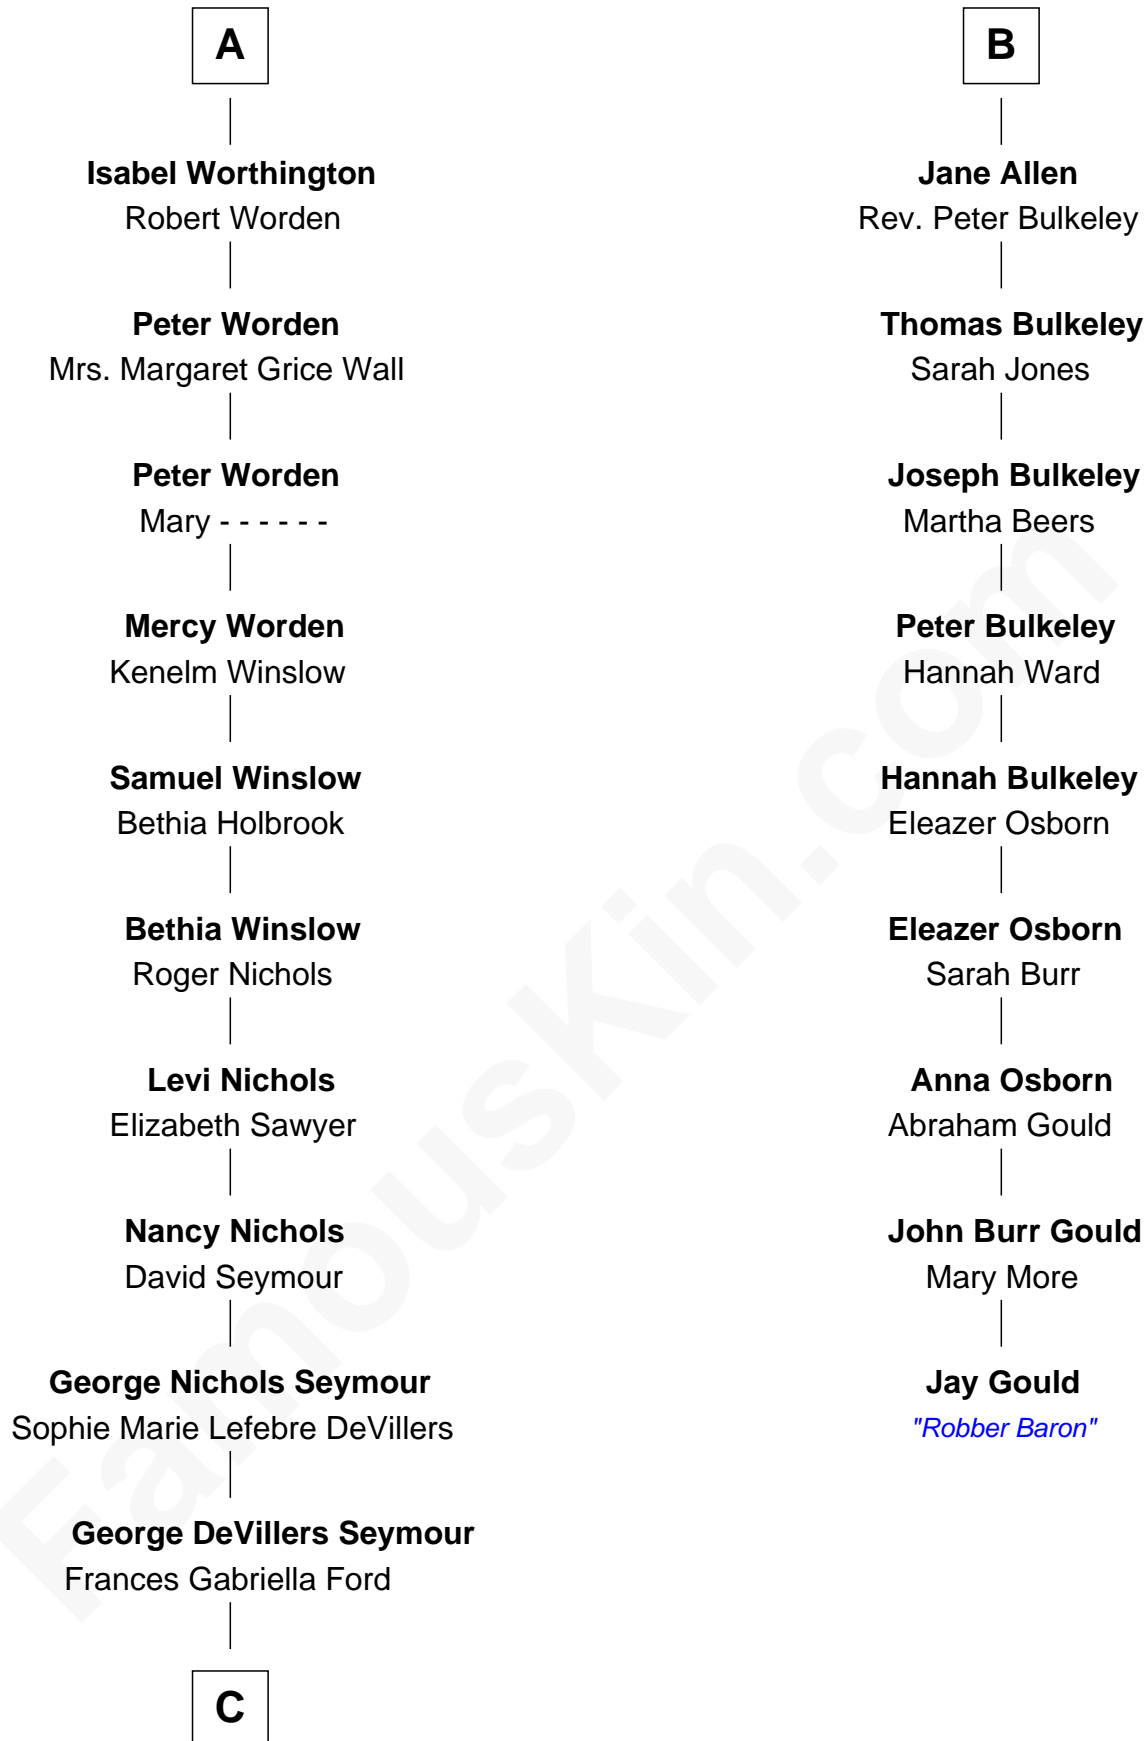

FamousKin.com
Relationship Chart of
Bridget Fonda
Movie Actress

15th cousin 5 times removed of
Jay Gould
American Railroad "Robber Baron"

C

Eugene Ford Seymour

Sophie Mildred Bower

Frances Ford Seymour

Henry Jaynes Fonda