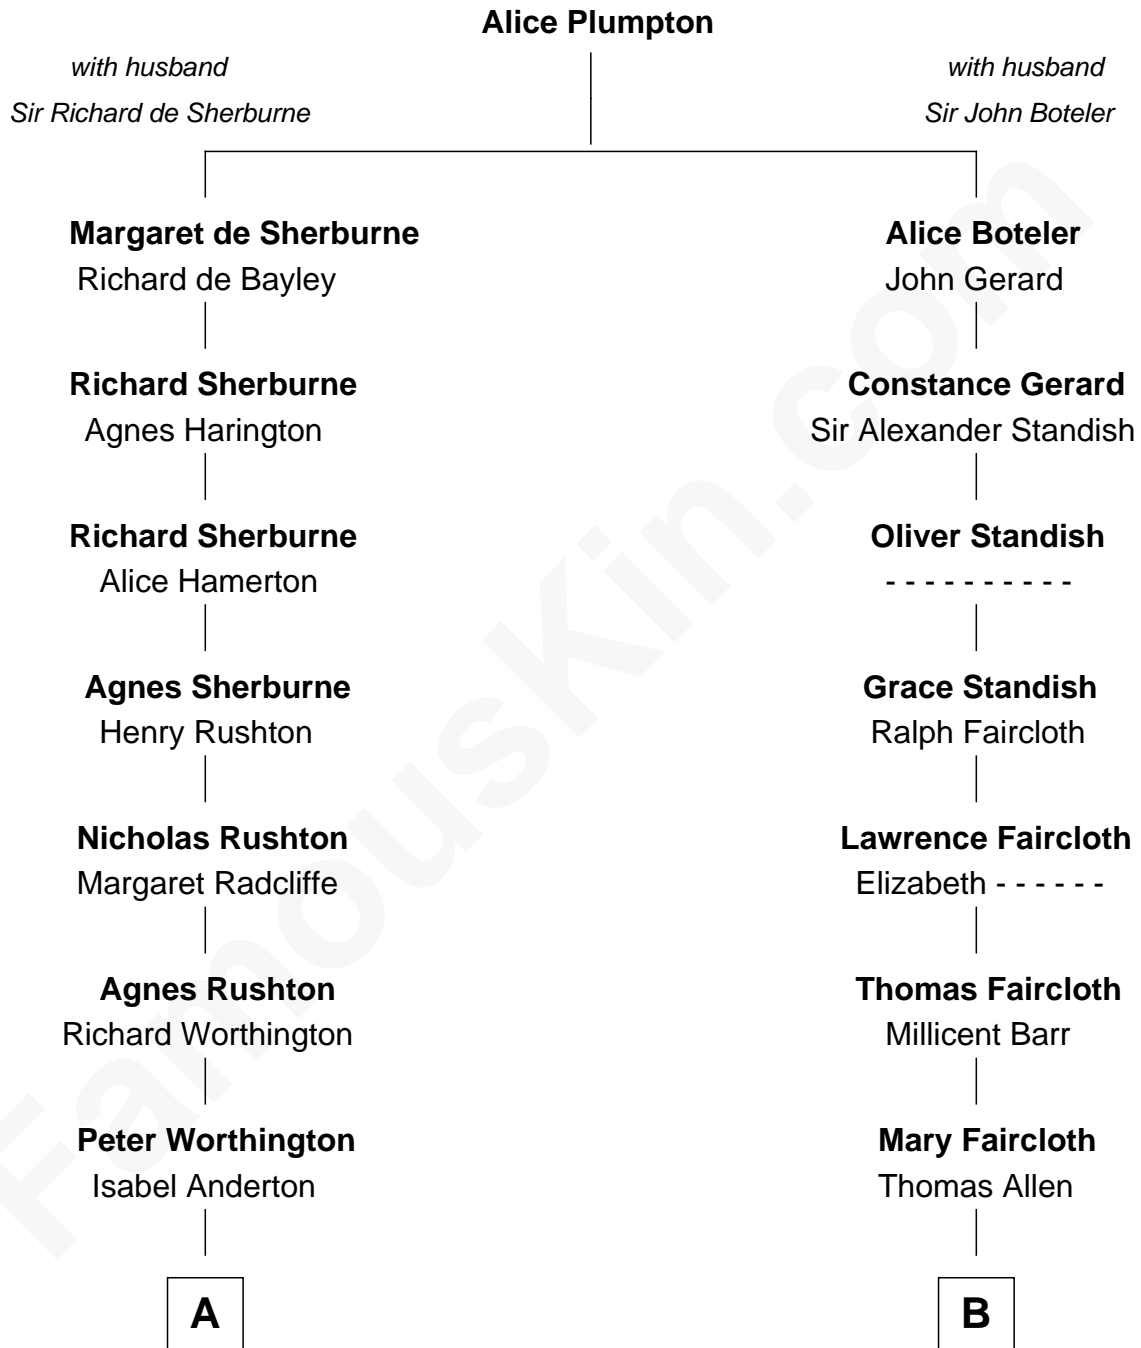

FamousKin.com
Relationship Chart of
Bridget Fonda
Movie Actress

15th cousin 5 times removed of
Jay Gould
American Railroad "Robber Baron"

C

Eugene Ford Seymour

Sophie Mildred Bower

Frances Ford Seymour

Henry Jaynes Fonda