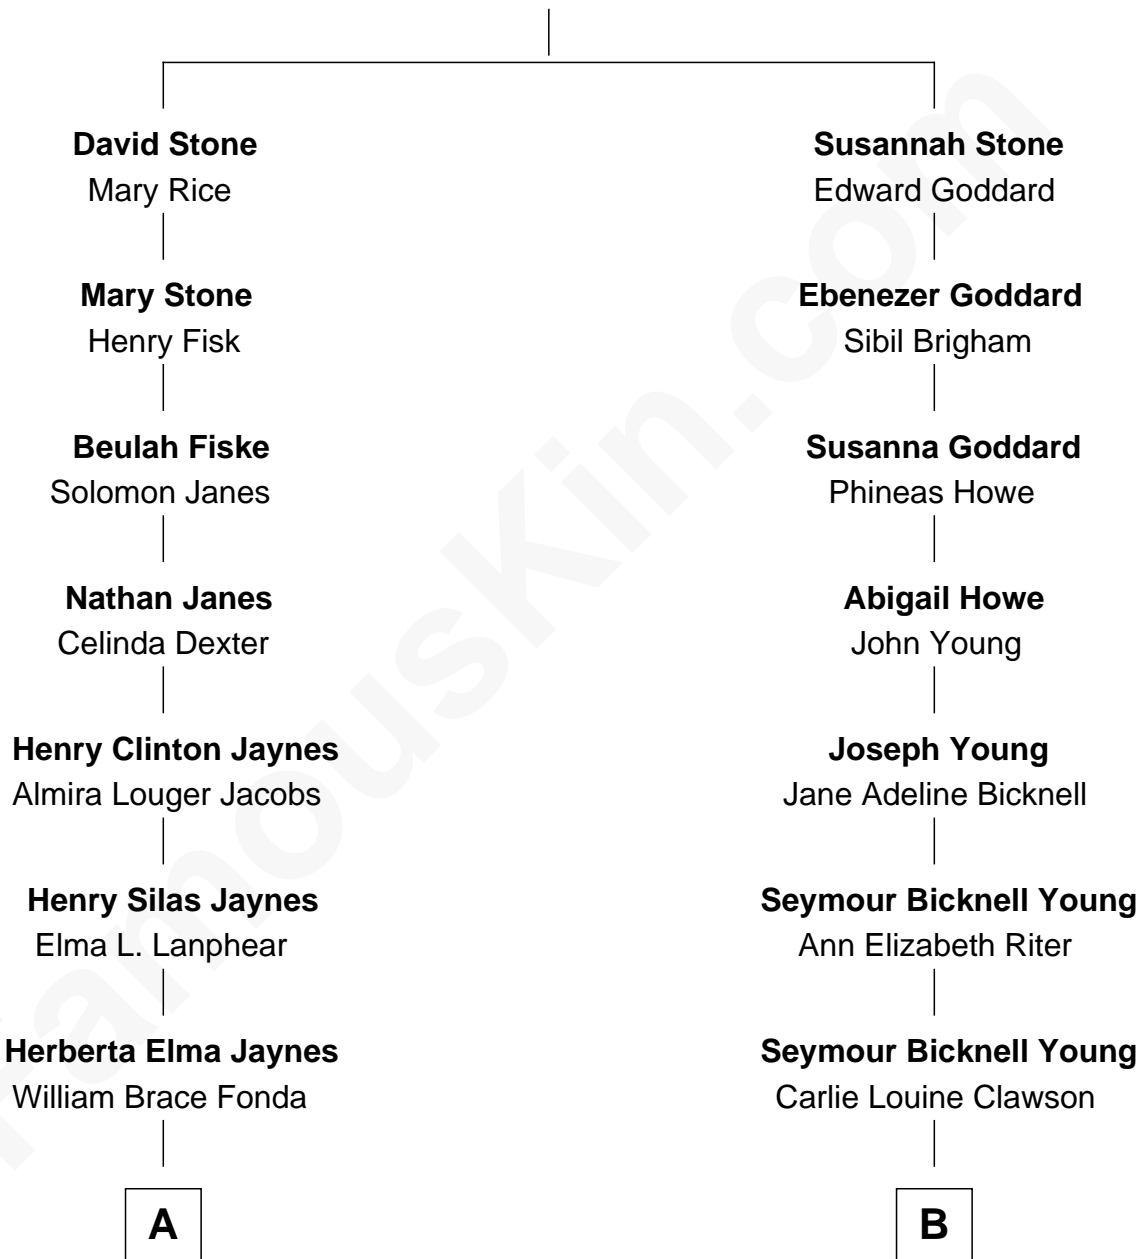

FamousKin.com Relationship Chart of

Bridget Fonda

Movie Actress

9th cousin of

Steve Young

NFL Hall of Fame Quarterback

Simon Stone

Mary Whipple

A

Henry Jaynes Fonda
Frances Ford Seymour

Peter H. Fonda
Susan Jane Brewer

Bridget Fonda
Movie Actress

B

Scott Richmond Young
Louise Leonard

LeGrande L. Young
Sherry Ann Steed

Steve Young
NFL Hall of Fame Quarterback

FamousKin.com