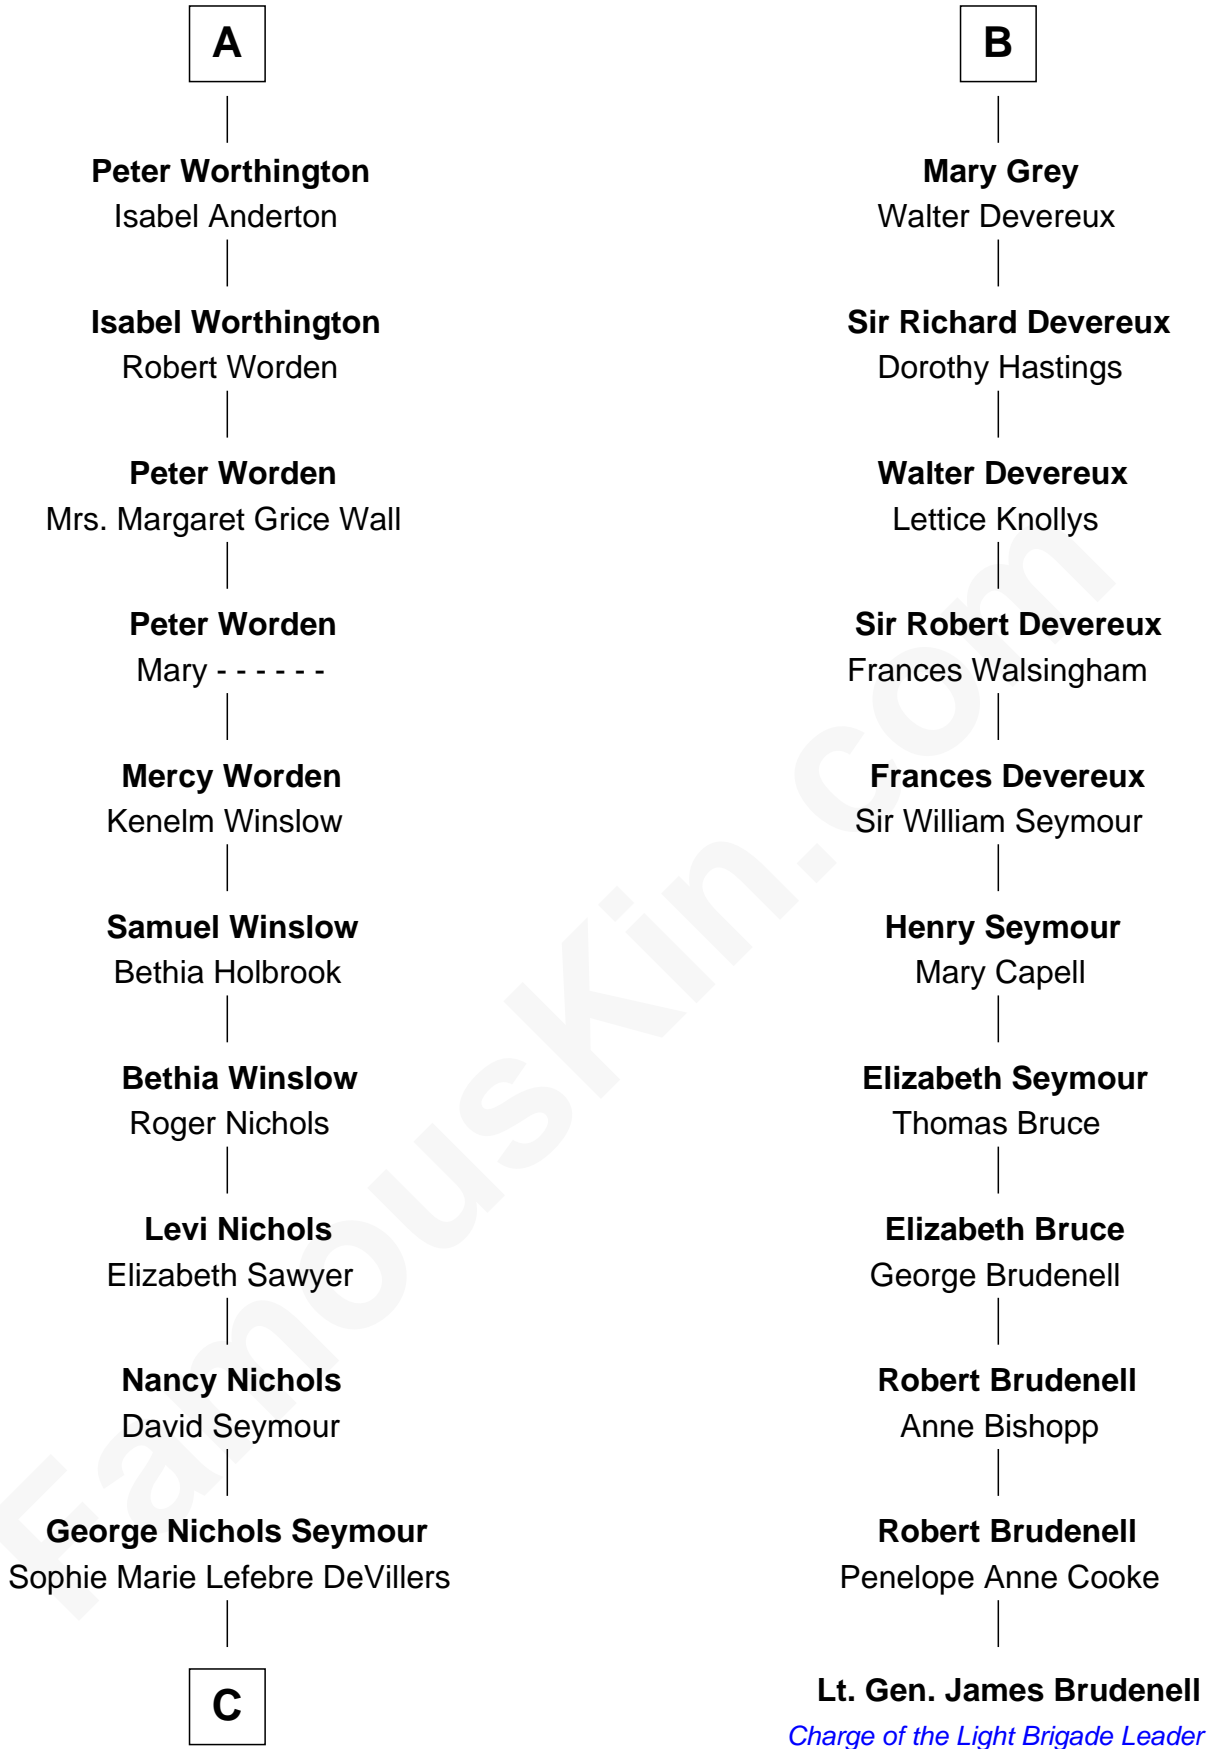

FamousKin.com
Relationship Chart of
Bridget Fonda
Movie Actress

17th cousin 4 times removed of

Lt. Gen. James Brudenell
Leader of the "Charge of the Light Brigade"

C

George DeVillers Seymour

Frances Gabriella Ford