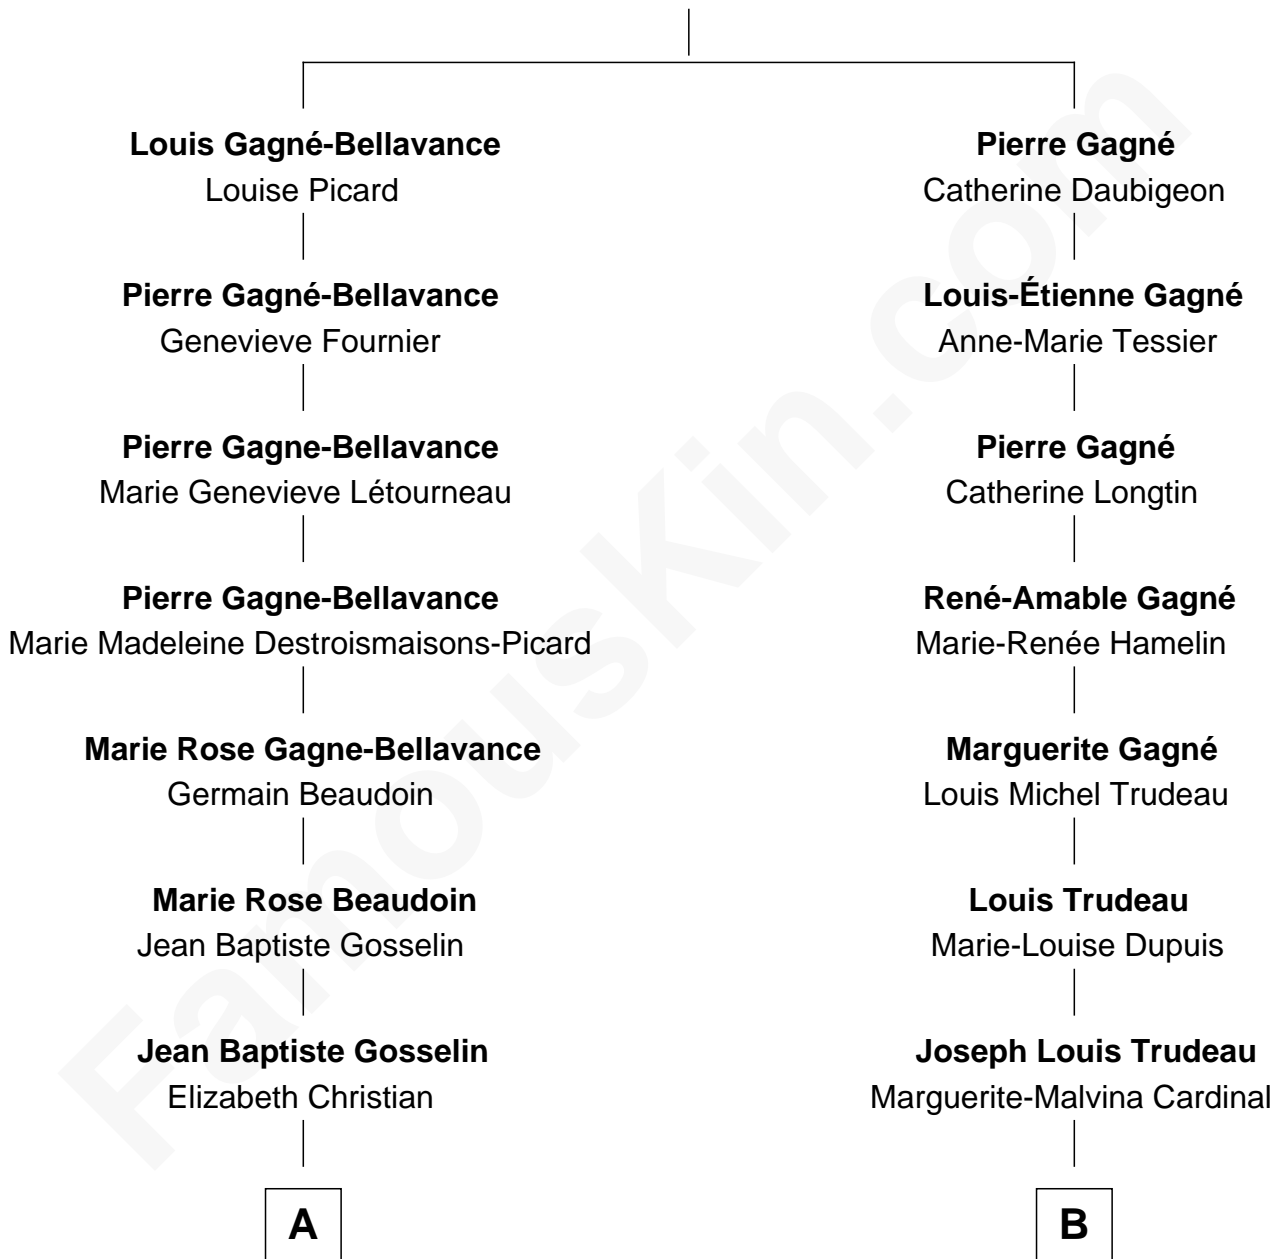

## Relationship Chart of

**Bridget Fonda**

*Movie Actress*

9th cousin 2 times removed of

**Justin Trudeau**

*23rd Prime Minister of Canada*

**Pierre Gagné**  
Marguerite Rosée

**A**