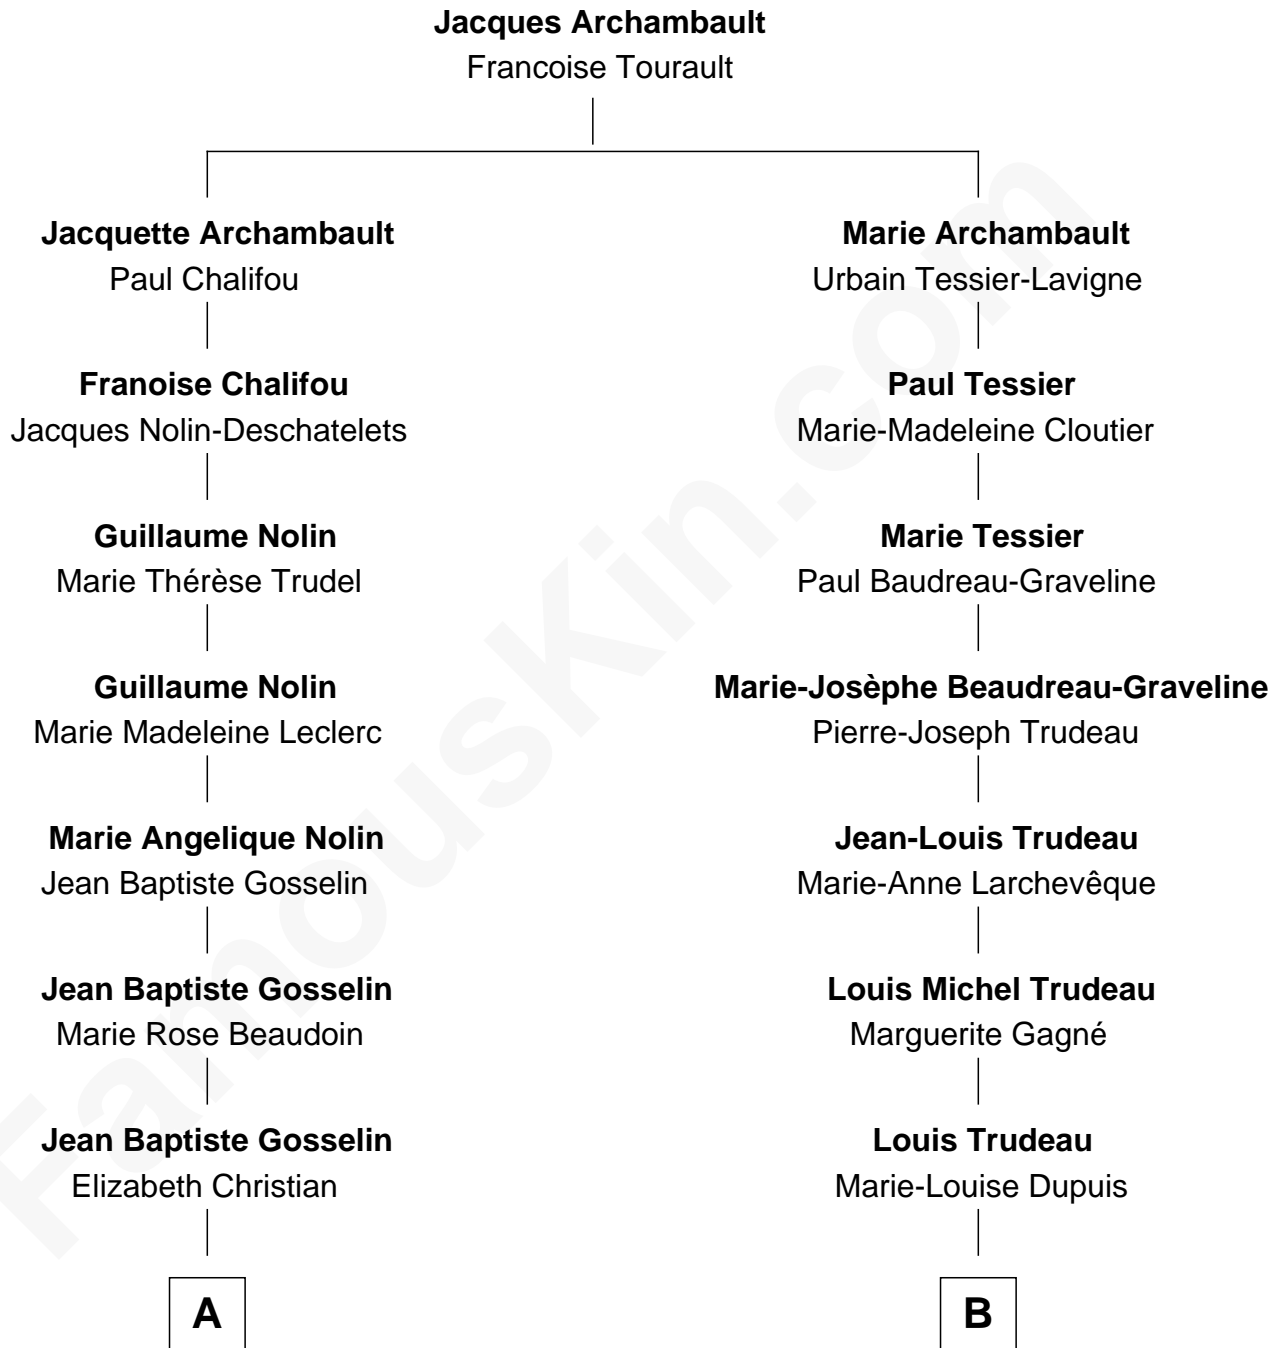

FamousKin.com
Relationship Chart of
Bridget Fonda
Movie Actress

9th cousin 2 times removed of
Pierre Trudeau
15th Prime Minister of Canada

A

Joseph D. Gauslin
Anna E. Pfligernstofer

Anna E. Gauslin
Chauncey M. Brewer

Chauncey Marble Brewer
Mary Alice Sweet

Susan Jane Brewer
Peter H. Fonda

Bridget Fonda
Movie Actress

B

Joseph Louis Trudeau
Marguerite-Malvina Cardinal

Charles Émile Trudeau
Grace Elliott

Pierre Trudeau
15th Prime Minister of Canada