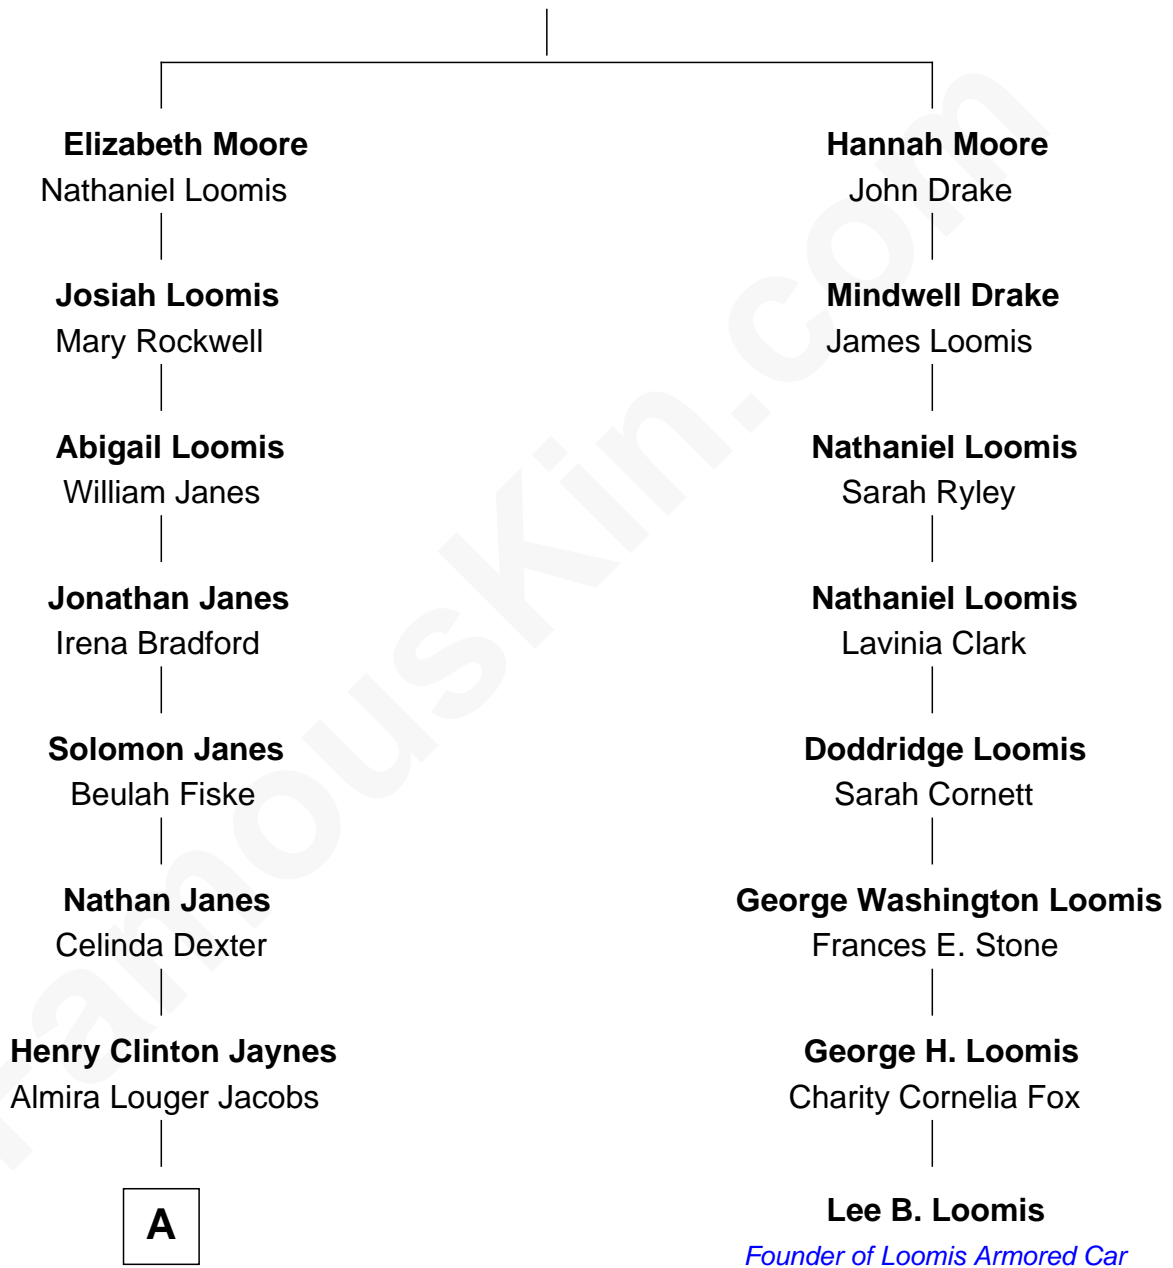

**FamousKin.com**  
**Relationship Chart of**  
**Bridget Fonda**  
*Movie Actress*

7th cousin 4 times removed of

**Lee B. Loomis**  
*Founder of Loomis Armored Car Service*

**John Moore**

**A**

Henry Silas Jaynes

Elma L. Lanphear

Herberta Elma Jaynes

William Brace Fonda

Henry Jaynes Fonda

Frances Ford Seymour

Peter H. Fonda

Susan Jane Brewer

**Bridget Fonda**

*Movie Actress*