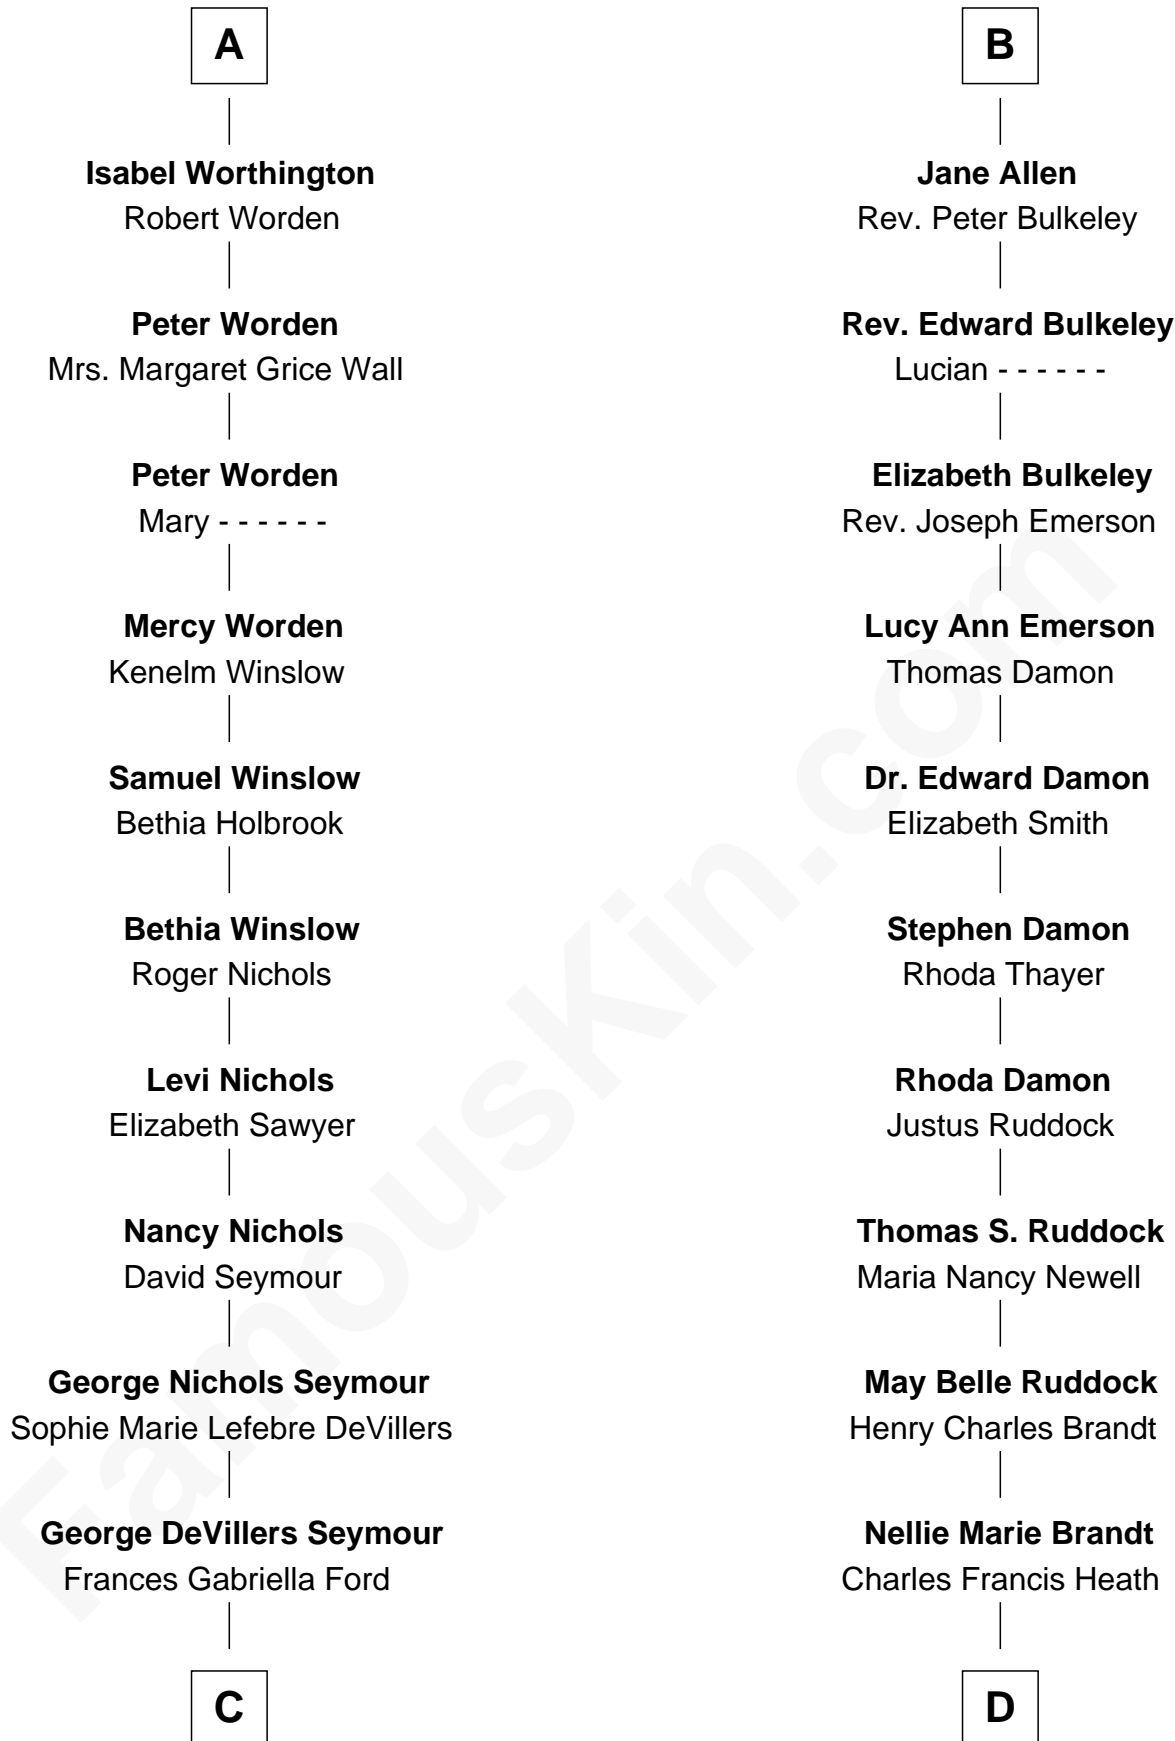

FamousKin.com
Relationship Chart of
Bridget Fonda
Movie Actress

18th cousin 2 times removed of
Sarah Palin
9th Governor of Alaska

C

Eugene Ford Seymour

Sophie Mildred Bower

Frances Ford Seymour

Henry Jaynes Fonda