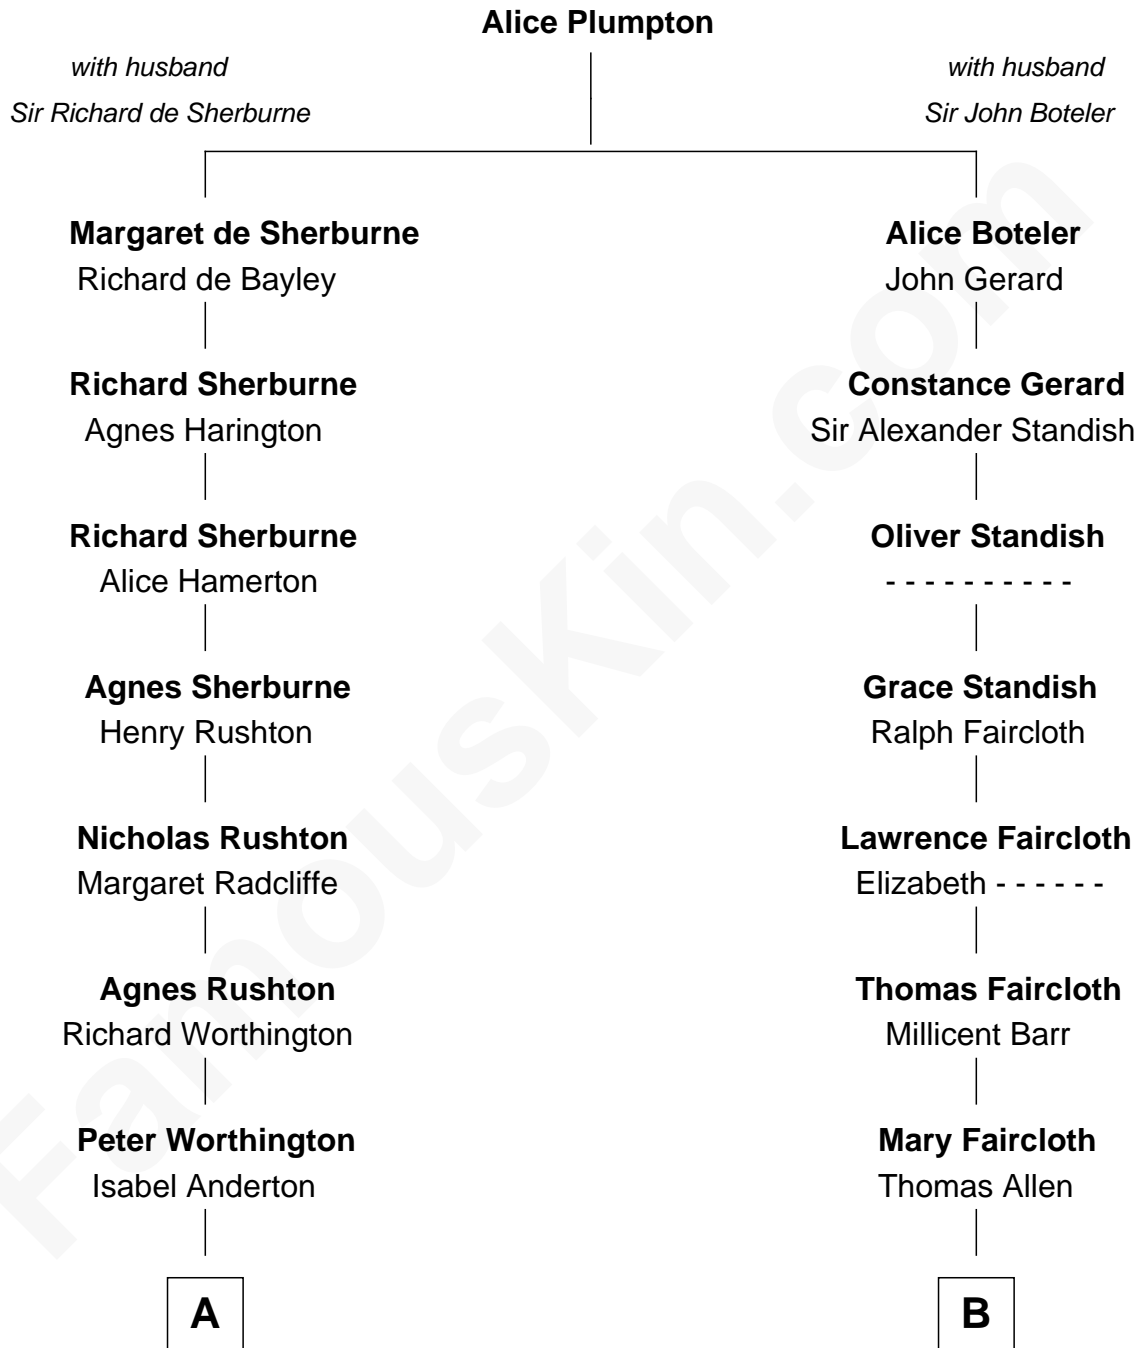

FamousKin.com
Relationship Chart of
Bridget Fonda
Movie Actress

18th cousin 2 times removed of
Sarah Palin
9th Governor of Alaska

C

Eugene Ford Seymour

Sophie Mildred Bower

Frances Ford Seymour

Henry Jaynes Fonda

9th Governor of Alaska

FamousKin.com