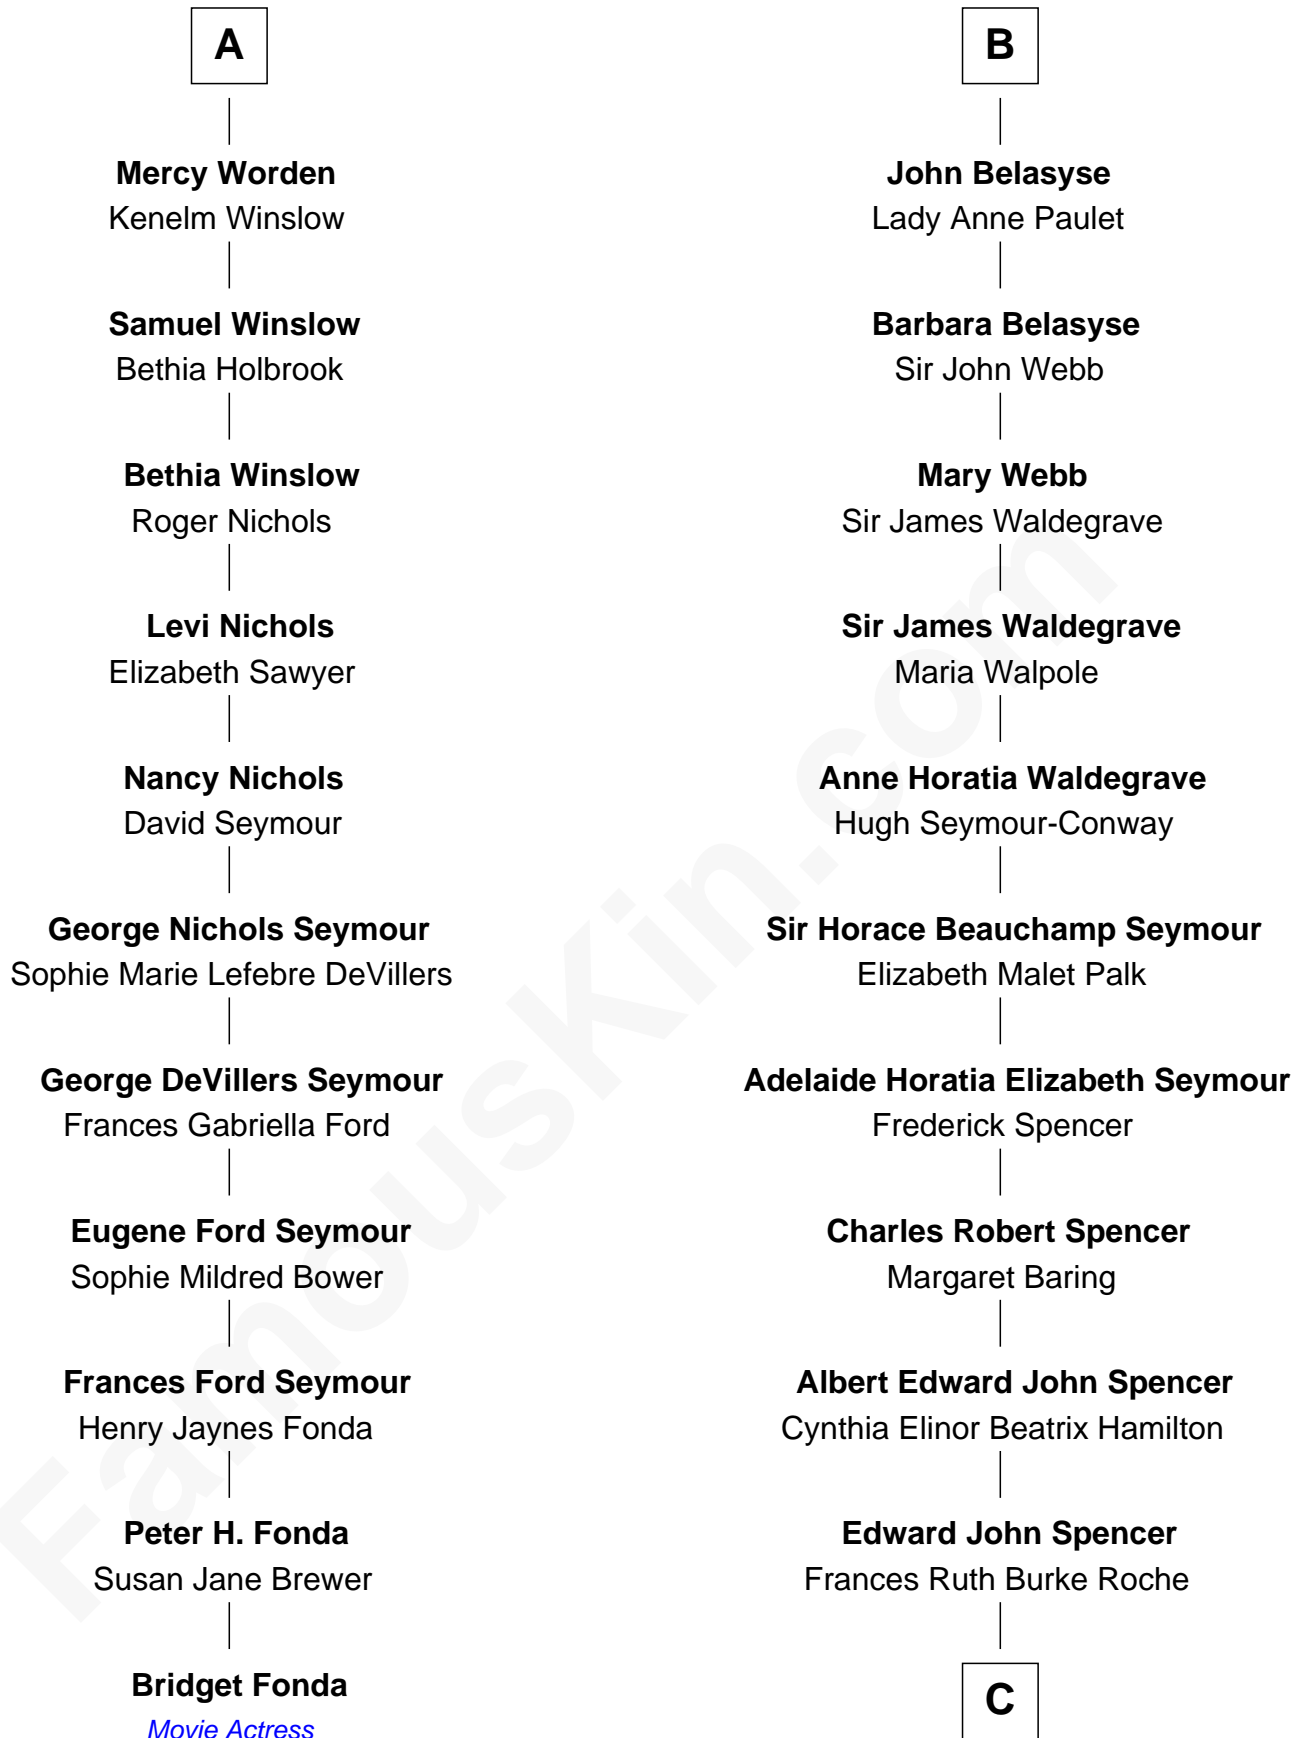

# FamousKin.com Relationship Chart of

**Bridget Fonda**

*Movie Actress*

17th cousin 1 time removed of

**Prince William**

*Prince of Wales*

**Richard Sherburne**

Alice Hamerton

C

**Princess Diana Frances Spencer**  
Charles III, King of the United Kingdom

**Prince William**  
*Prince of Wales*

FamousKin.com