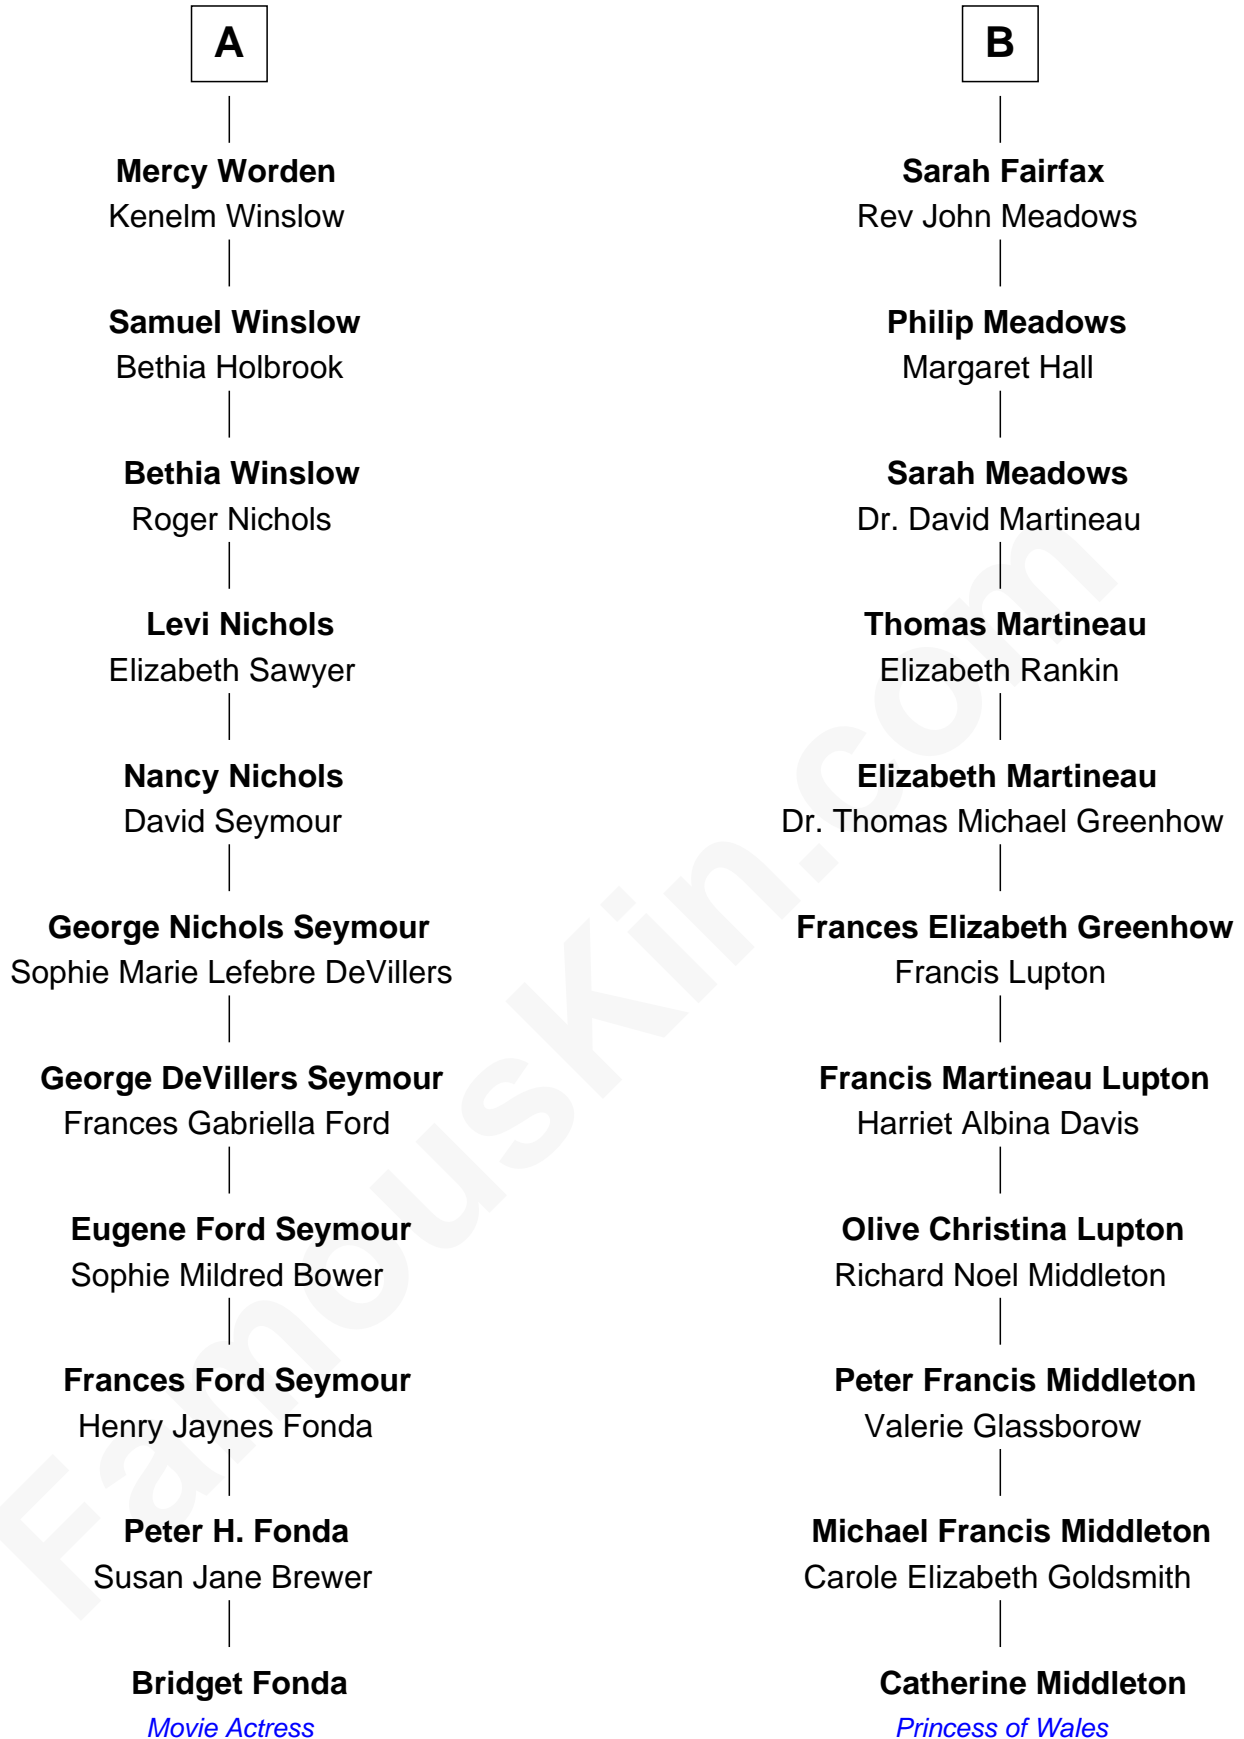

# FamousKin.com Relationship Chart of

**Bridget Fonda**

*Movie Actress*

17th cousin of

**Catherine Middleton**

*Princess of Wales*

**Richard Sherburne**

Alice Hamerton

Bridget Fonda photo by [Rita Molnár](#) ([CC BY-SA 2.0](#))

Catherine Middleton photo by [Pat Pilon](#) ([CC BY 2.0](#))