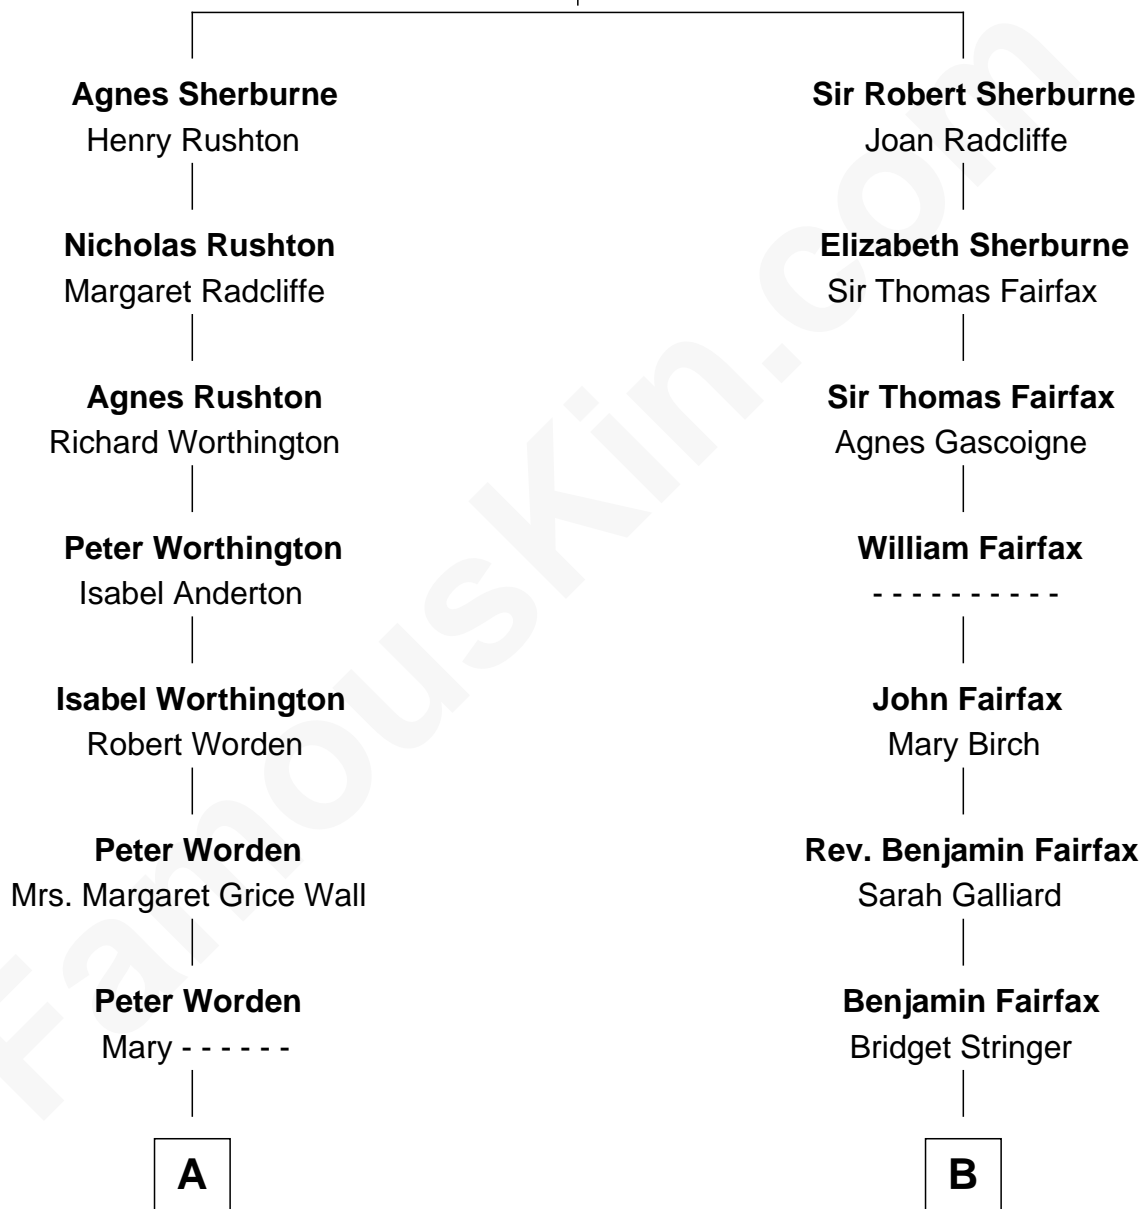

# FamousKin.com Relationship Chart of

**Bridget Fonda**

*Movie Actress*

17th cousin of

**Catherine Middleton**

*Princess of Wales*

**Richard Sherburne**

Alice Hamerton