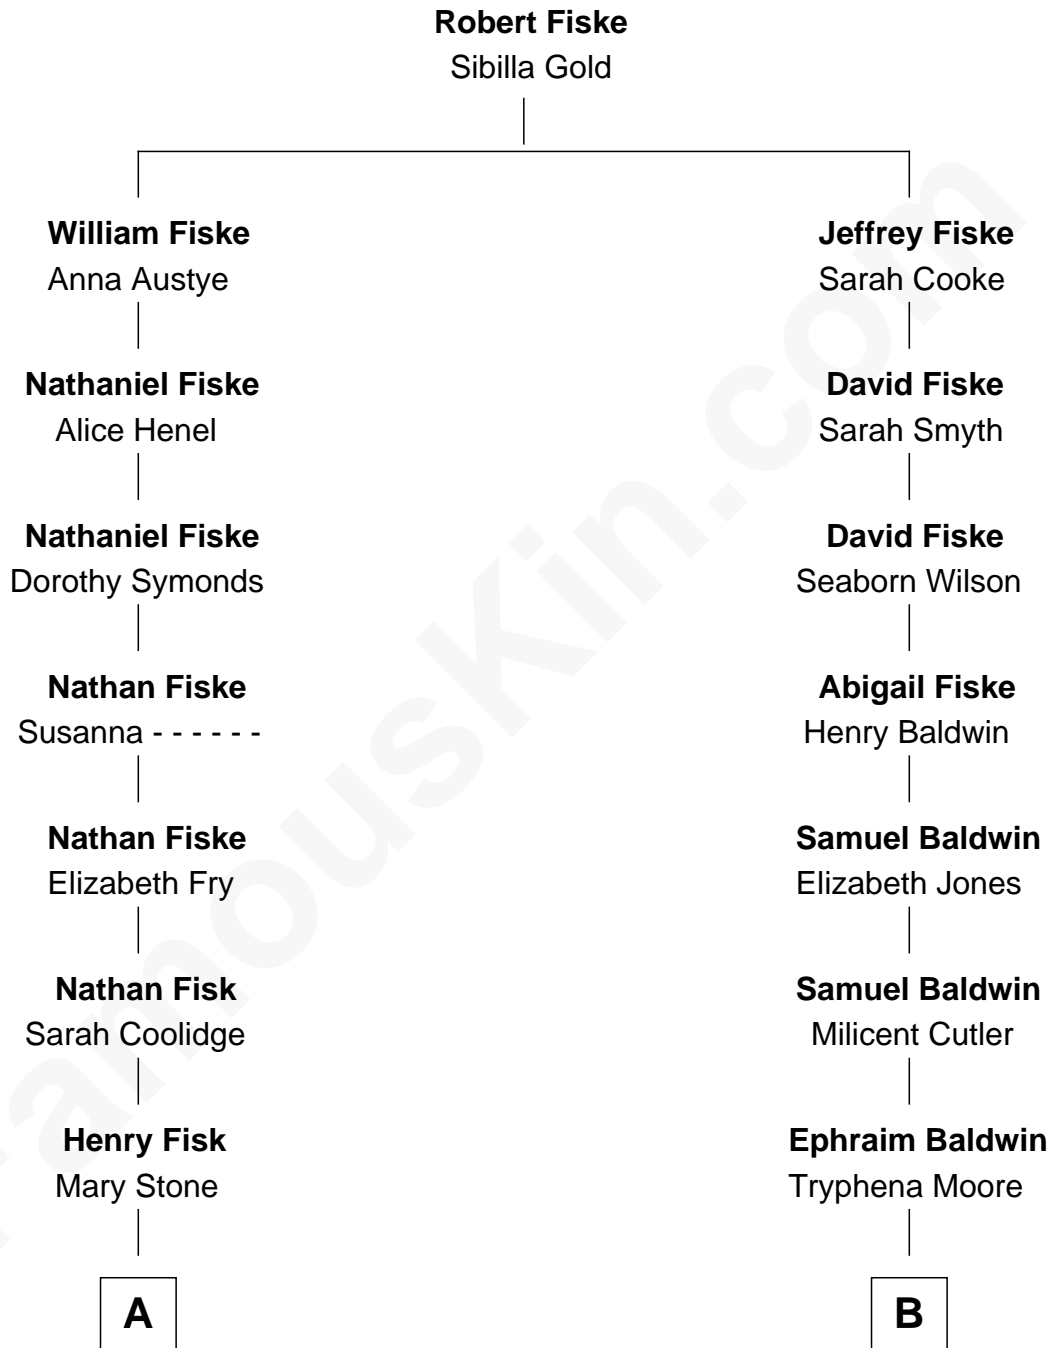

**FamousKin.com**  
**Relationship Chart of**  
**Bridget Fonda**  
*Movie Actress*

**12th cousin 2 times removed of**  
**Jordana Brewster**  
*TV and Movie Actress*

**A**

**Beulah Fiske**  
Solomon Janes

**Nathan Janes**  
Celinda Dexter

**Henry Clinton Jaynes**  
Almira Louger Jacobs

**Henry Silas Jaynes**  
Elma L. Lanphear

**Herberta Elma Jaynes**  
William Brace Fonda

**Henry Jaynes Fonda**  
Frances Ford Seymour

**Kingman Brewster**  
Mary Louise Phillips

**Alden Brewster**  
Maria João Leão de Sousa

**Jordana Brewster**  
*TV and Movie Actress*