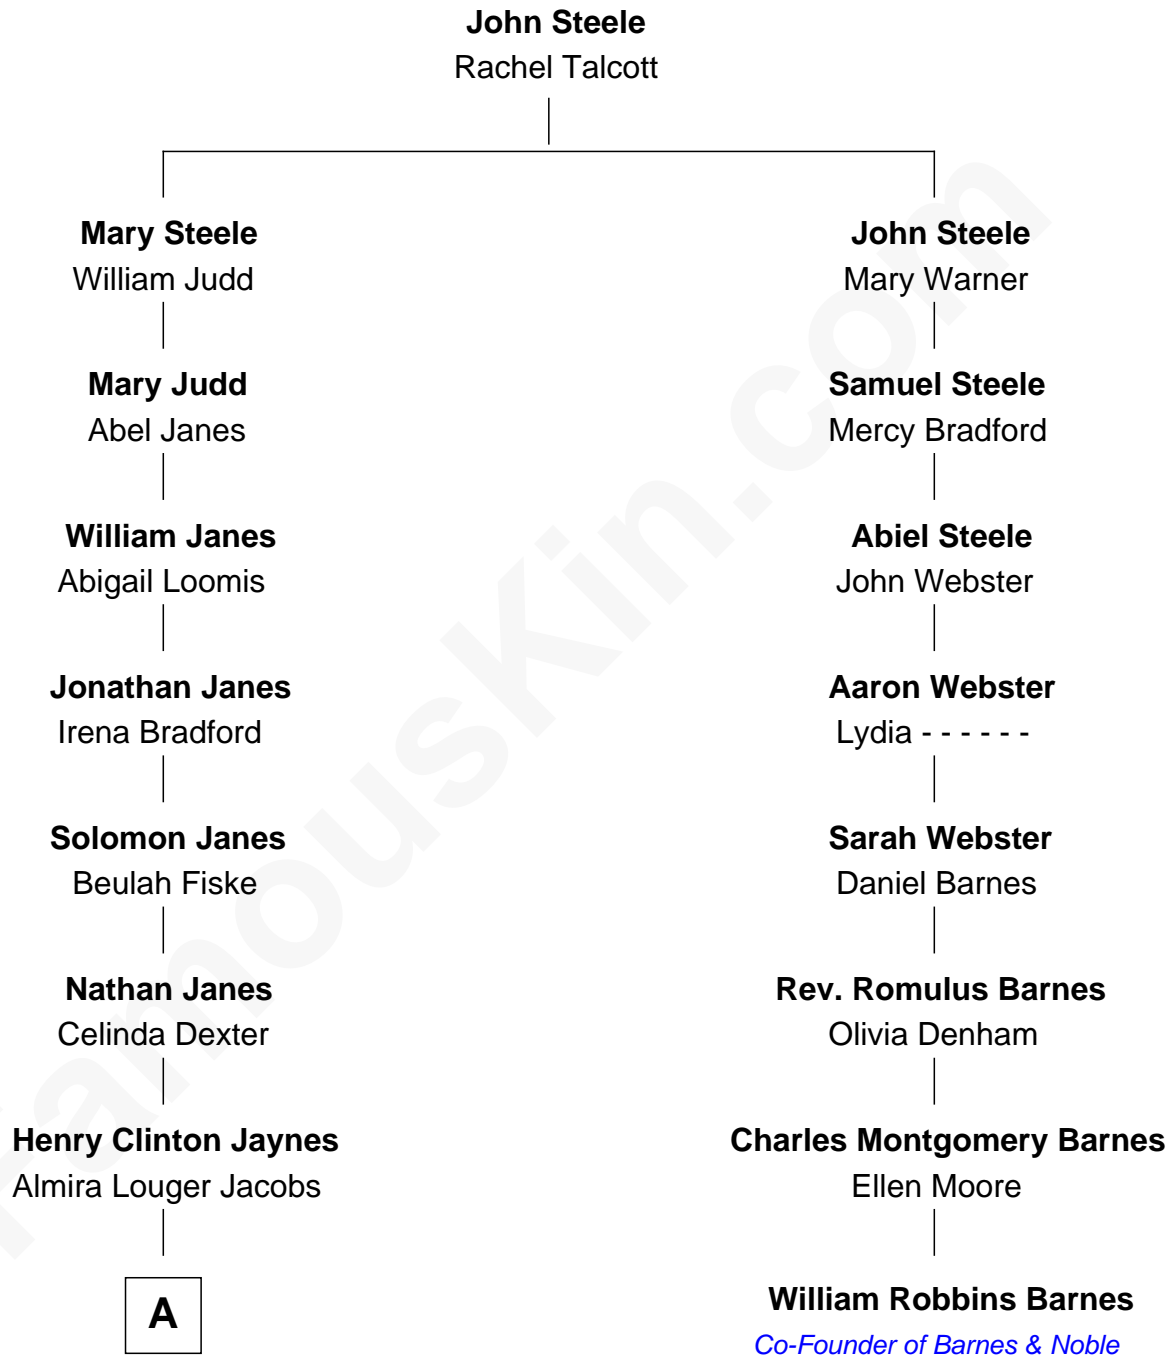

FamousKin.com
Relationship Chart of
Bridget Fonda
Movie Actress

7th cousin 4 times removed of
William Robbins Barnes
Co-Founder of Barnes & Noble

A

Henry Silas Jaynes

Elma L. Lanphear

Herberta Elma Jaynes

William Brace Fonda

Henry Jaynes Fonda

Frances Ford Seymour

Peter H. Fonda

Susan Jane Brewer

Bridget Fonda

Movie Actress