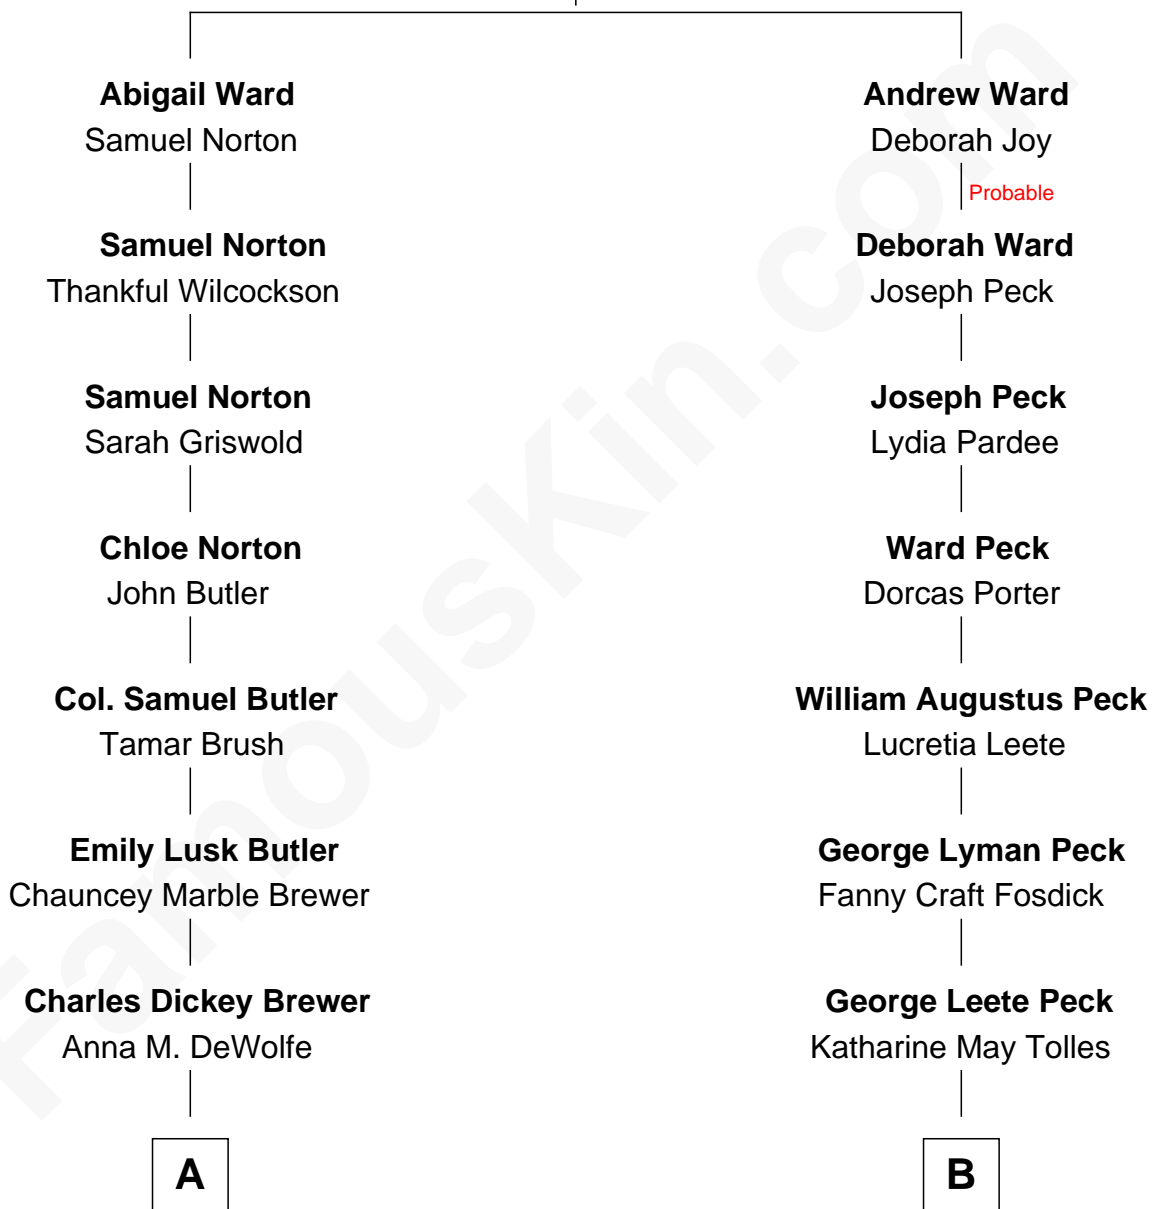

FamousKin.com Relationship Chart of

Bridget Fonda

Movie Actress

9th cousin 1 time removed of

Mizuo Peck

TV and Movie Actress

Andrew Ward

Trial Meigs