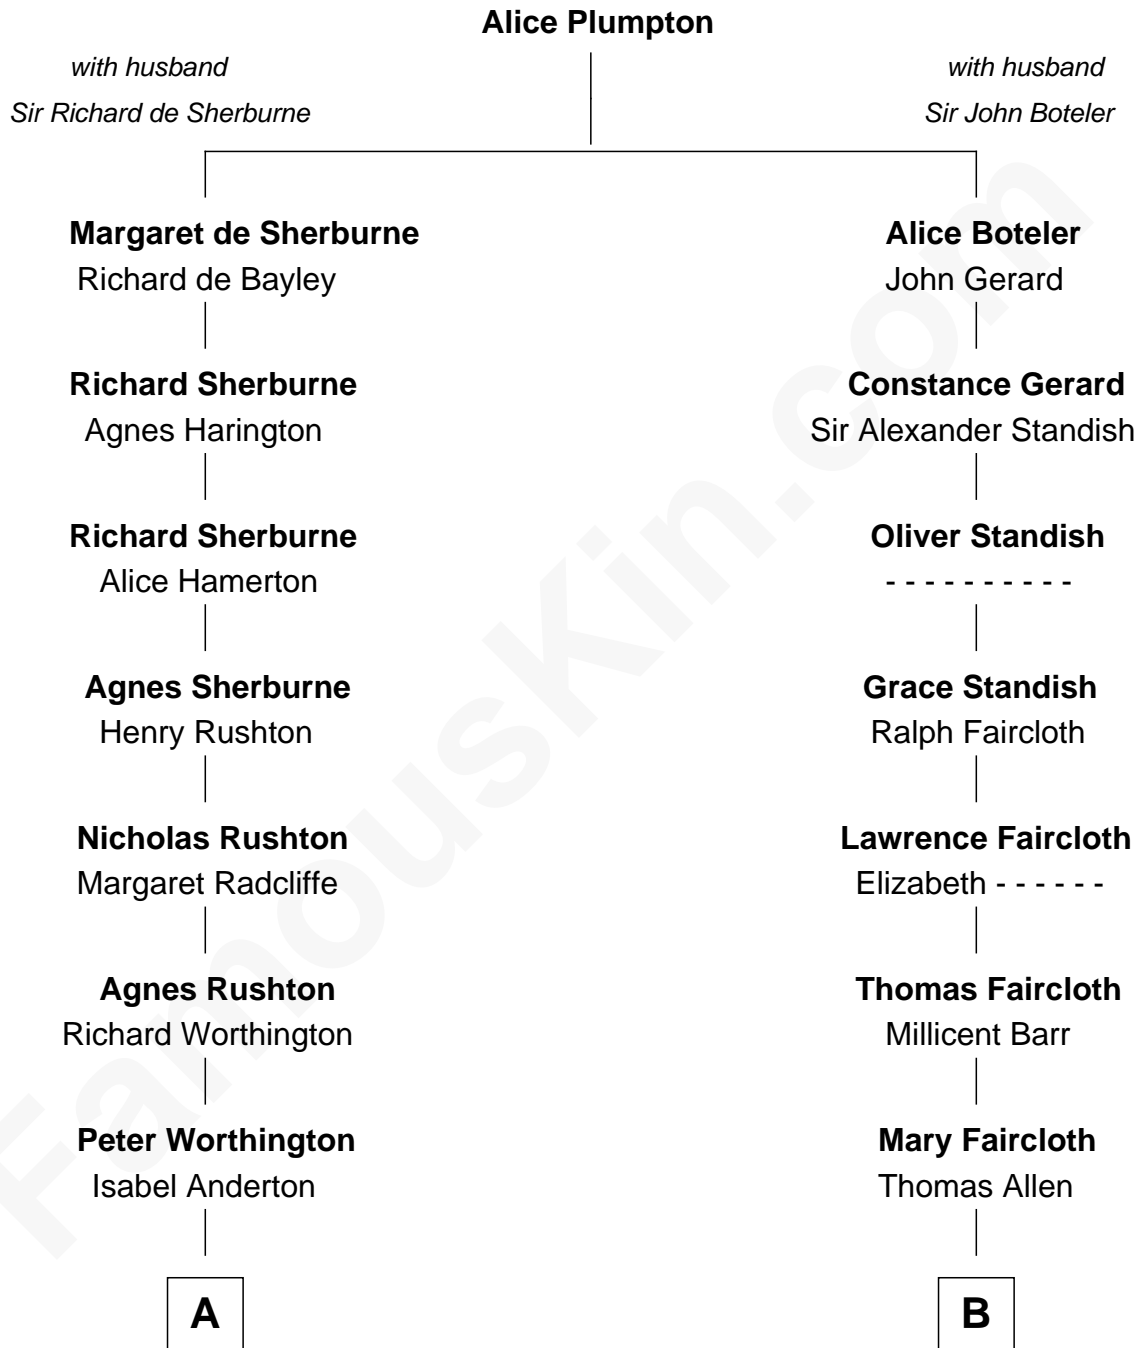

FamousKin.com Relationship Chart of

Bridget Fonda

Movie Actress

20th cousin of

Mizuo Peck

TV and Movie Actress

C

Eugene Ford Seymour

Sophie Mildred Bower

Frances Ford Seymour

Henry Jaynes Fonda

Peter H. Fonda

Susan Jane Brewer

Bridget Fonda

Movie Actress

D