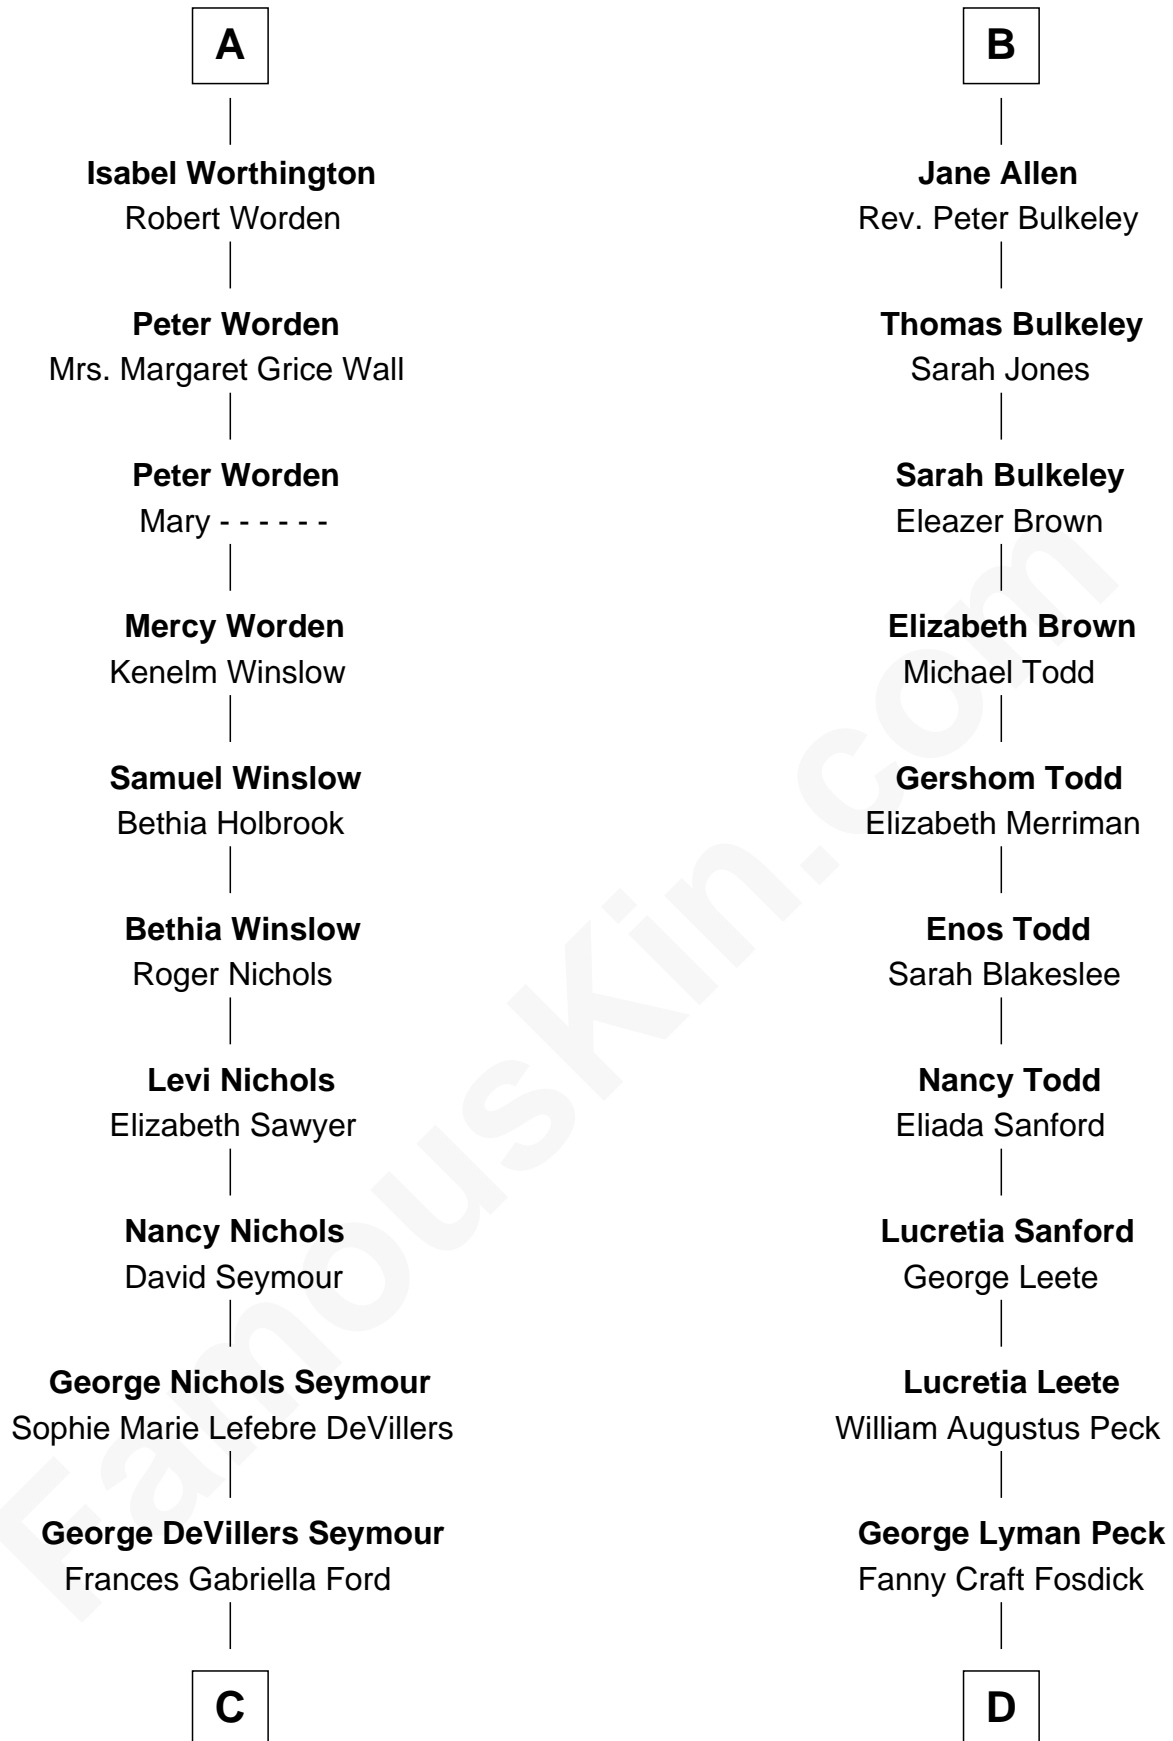

FamousKin.com Relationship Chart of

Bridget Fonda

Movie Actress

20th cousin of

Mizuo Peck

TV and Movie Actress

C

Eugene Ford Seymour